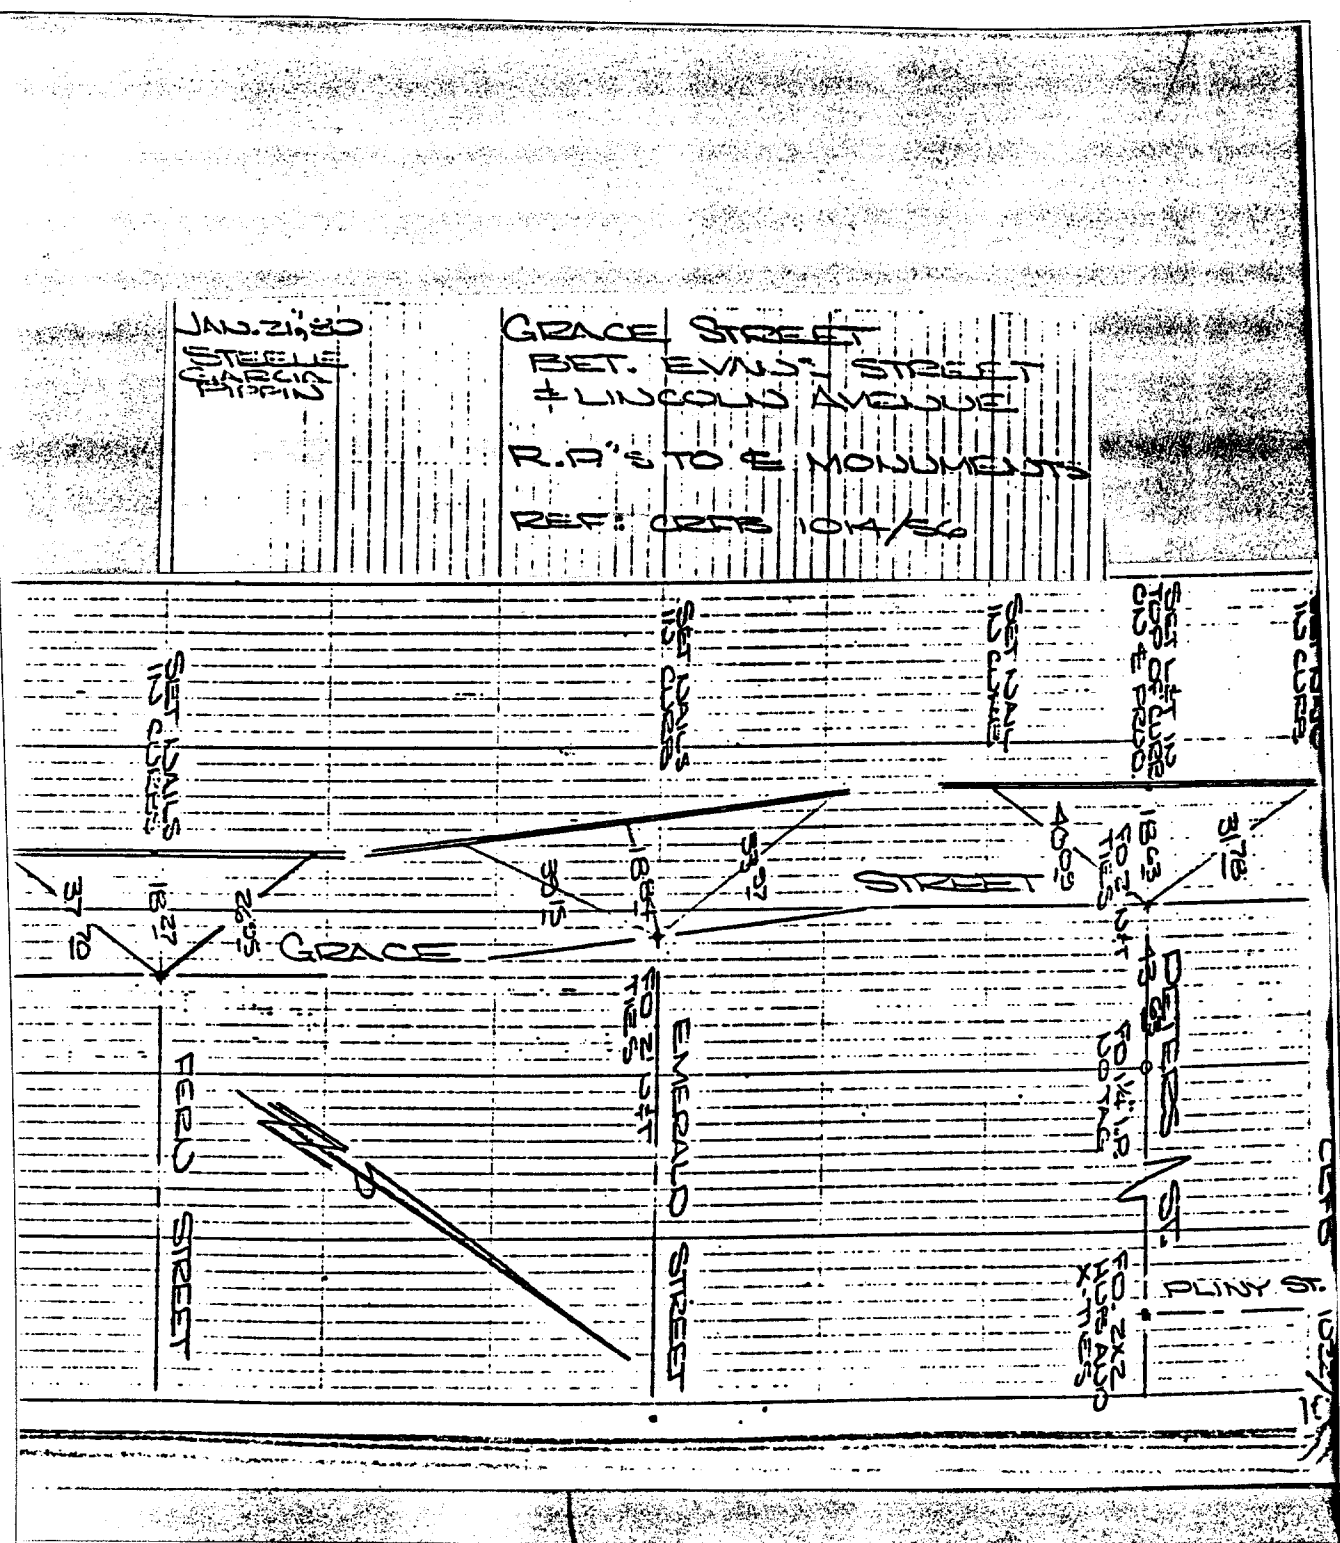

3170. TTF

Street: Fern St.

OFFICIAL USE ONLY

X-Street: Grace St.

- ✕ FD. Ramset Nail on T/C
- FD. LD. & TK. on T/C
- FD. "C" Nail on T/C
- Set LD. & TK. on T/C

Scale:  
 Date:  
 Drawn by:  
 W.O.:  
 F.B.:

## OFFICIAL TIE PLAT

### CITY OF RIVERSIDE

*These ties are for the purpose of perpetuating the found monumentation. No claim is made as to the relationship of the points or lines shown hereon to true boundary locations.*

Sheet 1 of 1  
 File No.: