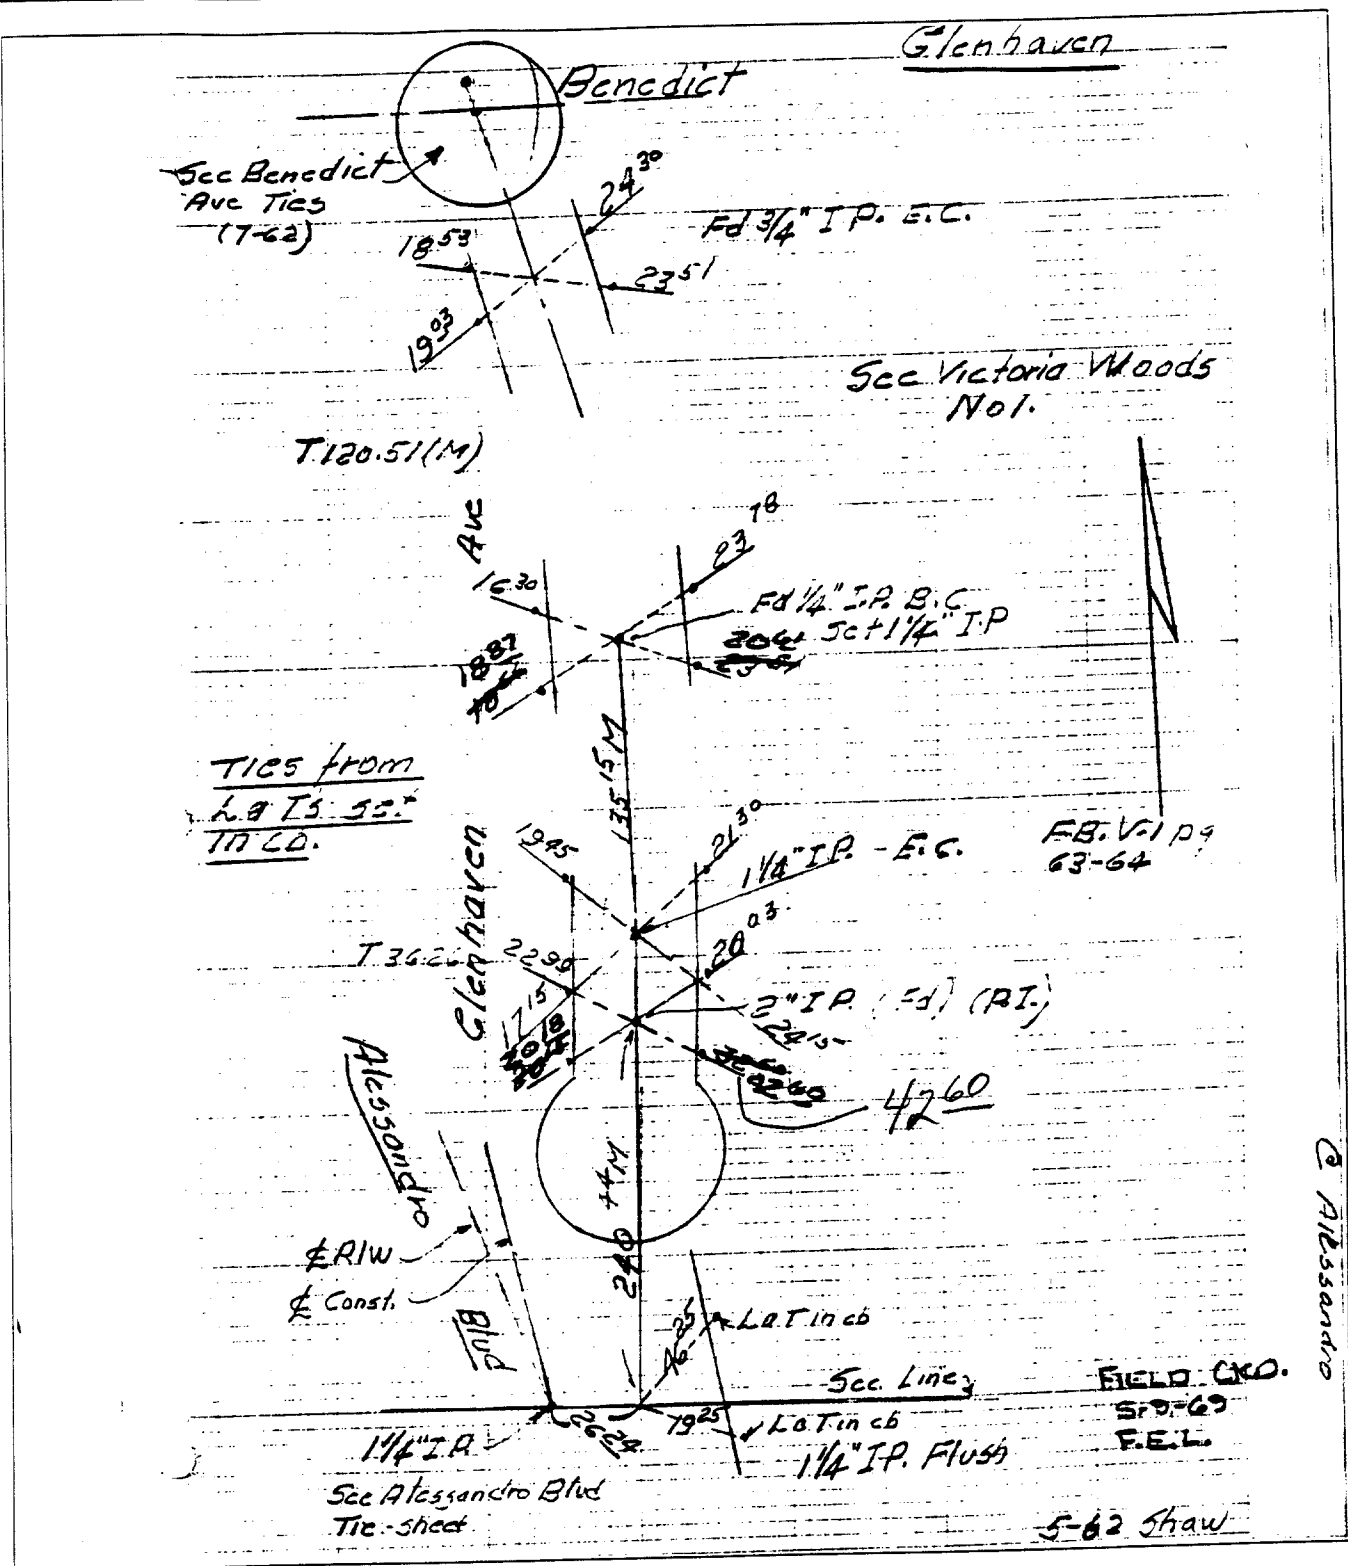

3469.TIF

Street: GLEN HAVEN AVE

OFFICIAL USE ONLY

X-Street: P.I. NOR CALDE SAC

C. Alessandro

- ✕ FD. Ramset Nail on T/C
- FD. LD. & TK. on T/C
- FD. "C" Nail on T/C
- Set LD. & TK. on T/C

Scale:

Date:

Drawn by:

W.O.:

F.B.:

OFFICIAL TIE PLAT
CITY OF RIVERSIDE

These ties are for the purpose of perpetuating the found monumentation. No claim is made as to the relationship of the points or lines shown hereon to true boundary locations.