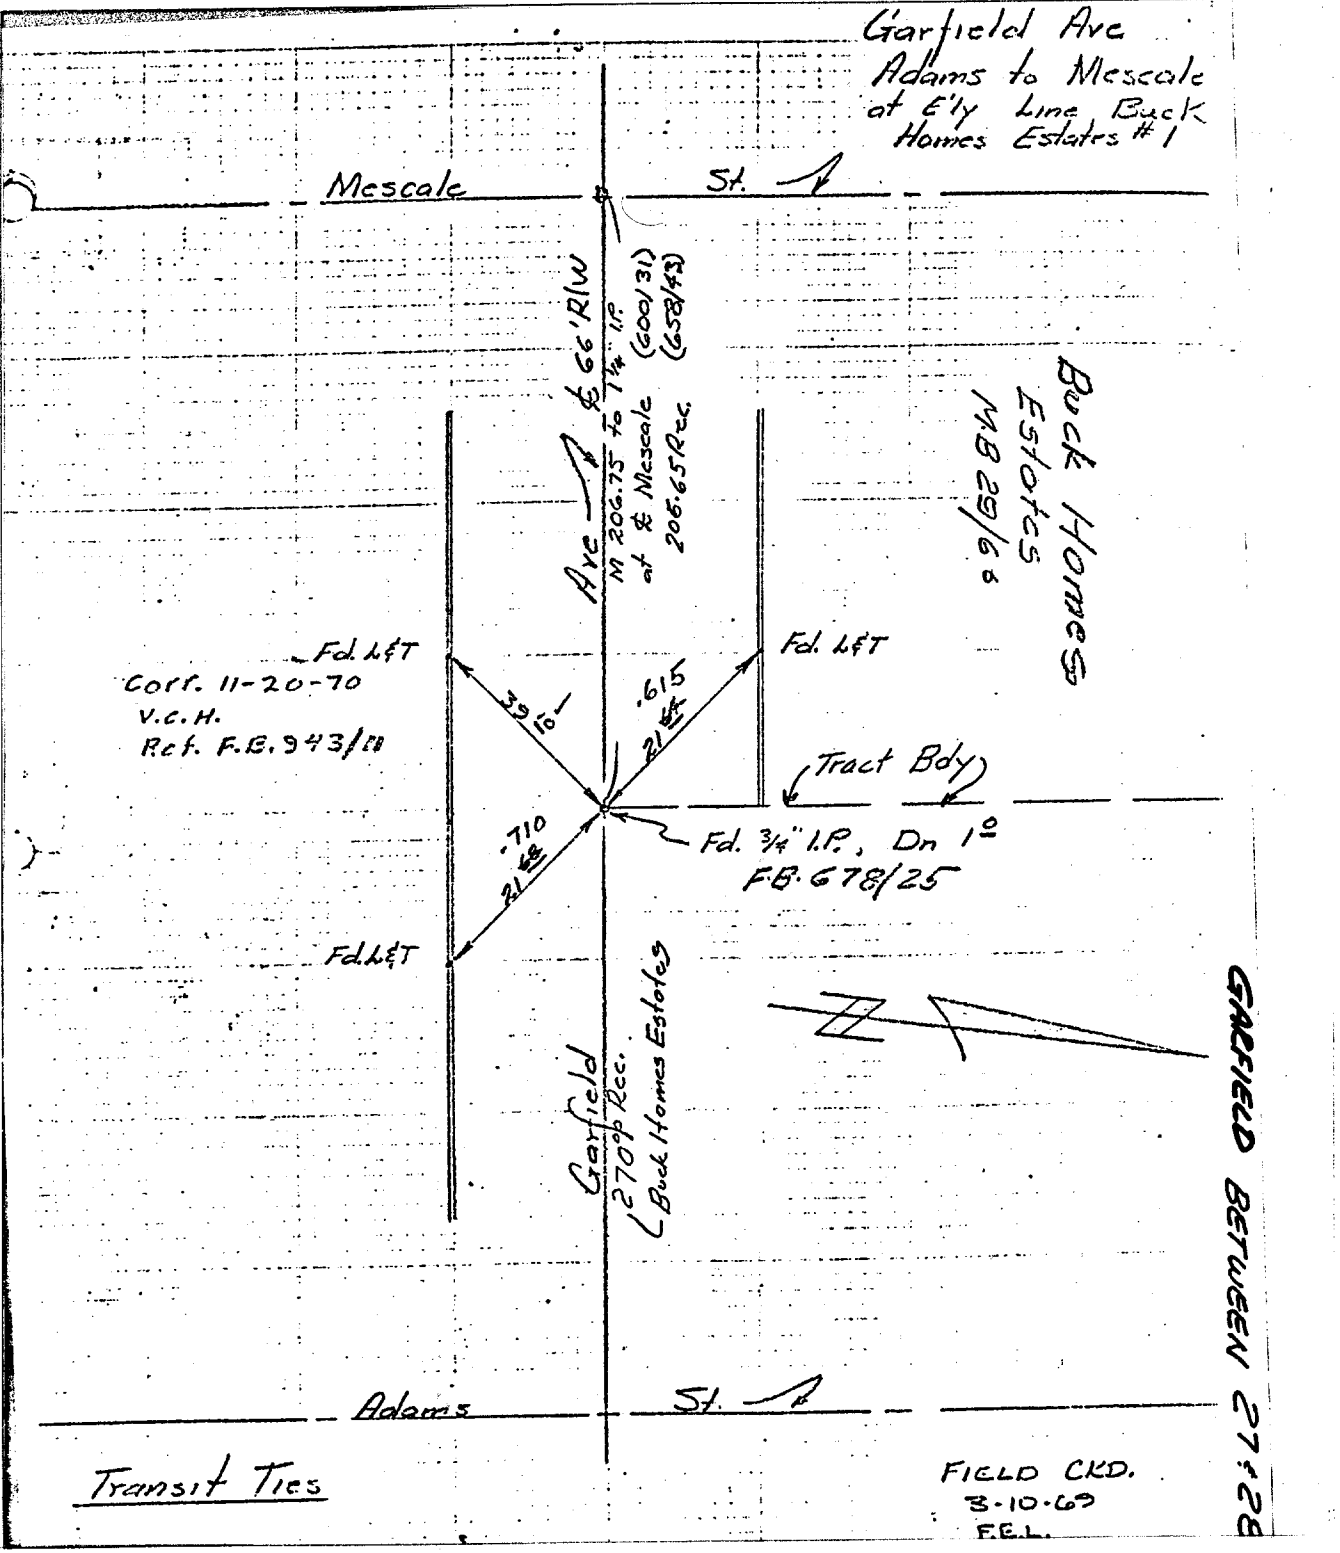

3655.TIF

Street: GARFIELD

X-Street: ADAMS TO MESCALE AT ELY LINE BUCK HOMES

ESTATE # 1

Garfield Ave
Adams to Mescale
at Ely Line Buck
Homes Estates #1

Scale: 1" = 0'
 Date: 01/27/00
 Drawn by: survey
 W.O.:
 F.B.:

OFFICIAL TIE PLAT
 CITY OF RIVERSIDE

These ties are for the purpose of perpetuating the found monumentation. No claim is made as to the relationship of the points or lines shown hereon to true boundary locations.