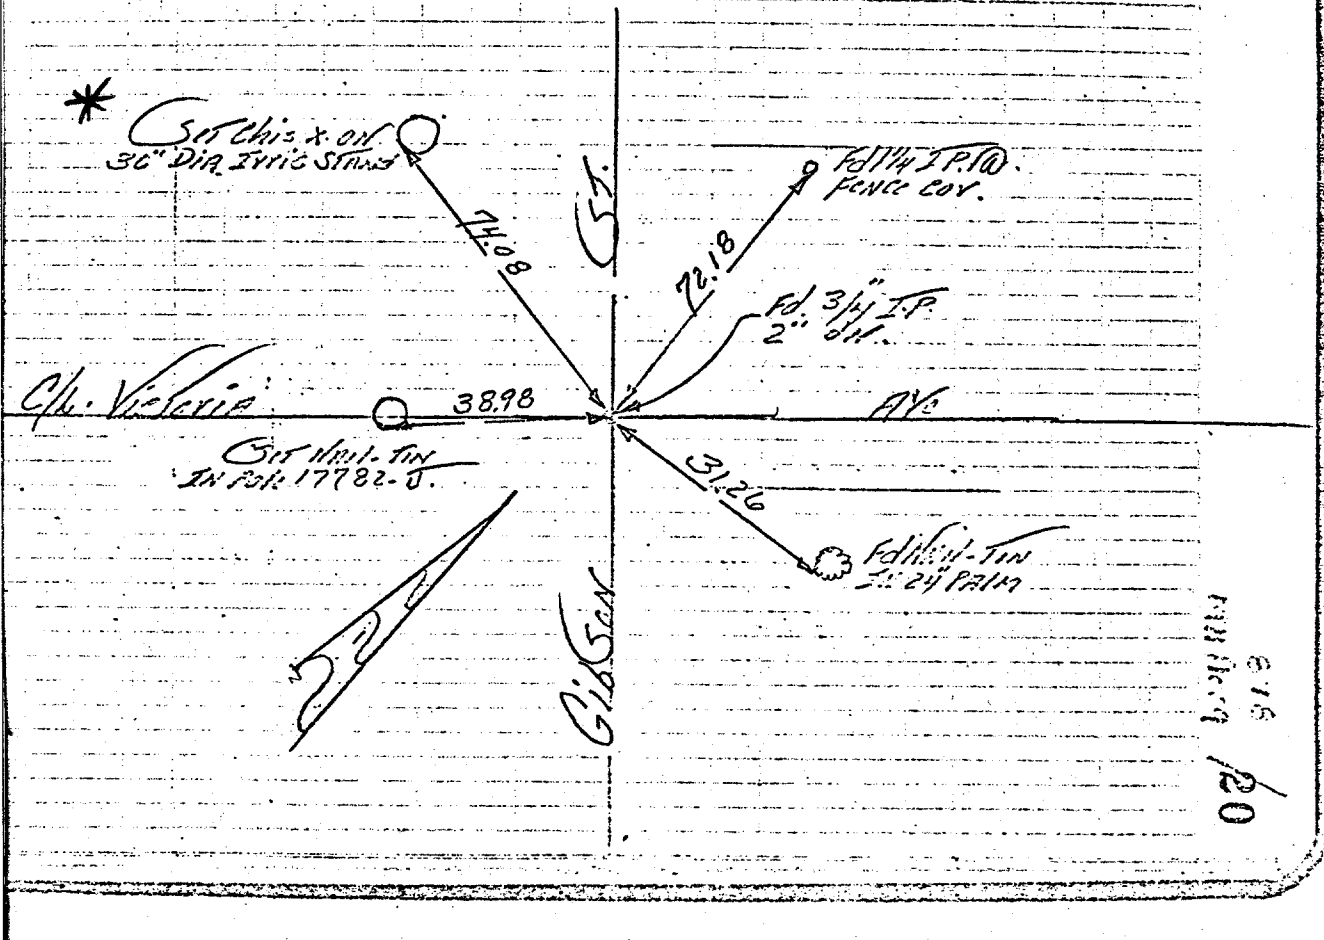

Street: GIBSON X-Street: VICTORIA AVE

HISTORICAL DATA  
FB 221/5  
FB 435/27

Field Party  
New York  
G.V. RINDIC  
RUSSELL  
FB 878/20  
3-13-69

Scale: 1" = 0'  
 Date: 01/27/00  
 Drawn by: survey  
 W.O.:  
 F.B.:

**OFFICIAL TIE PLAT**  
**CITY OF RIVERSIDE**

These ties are for the purpose of perpetuating the found monumentation. No claim is made as to the relationship of the points or lines shown hereon to true boundary locations.