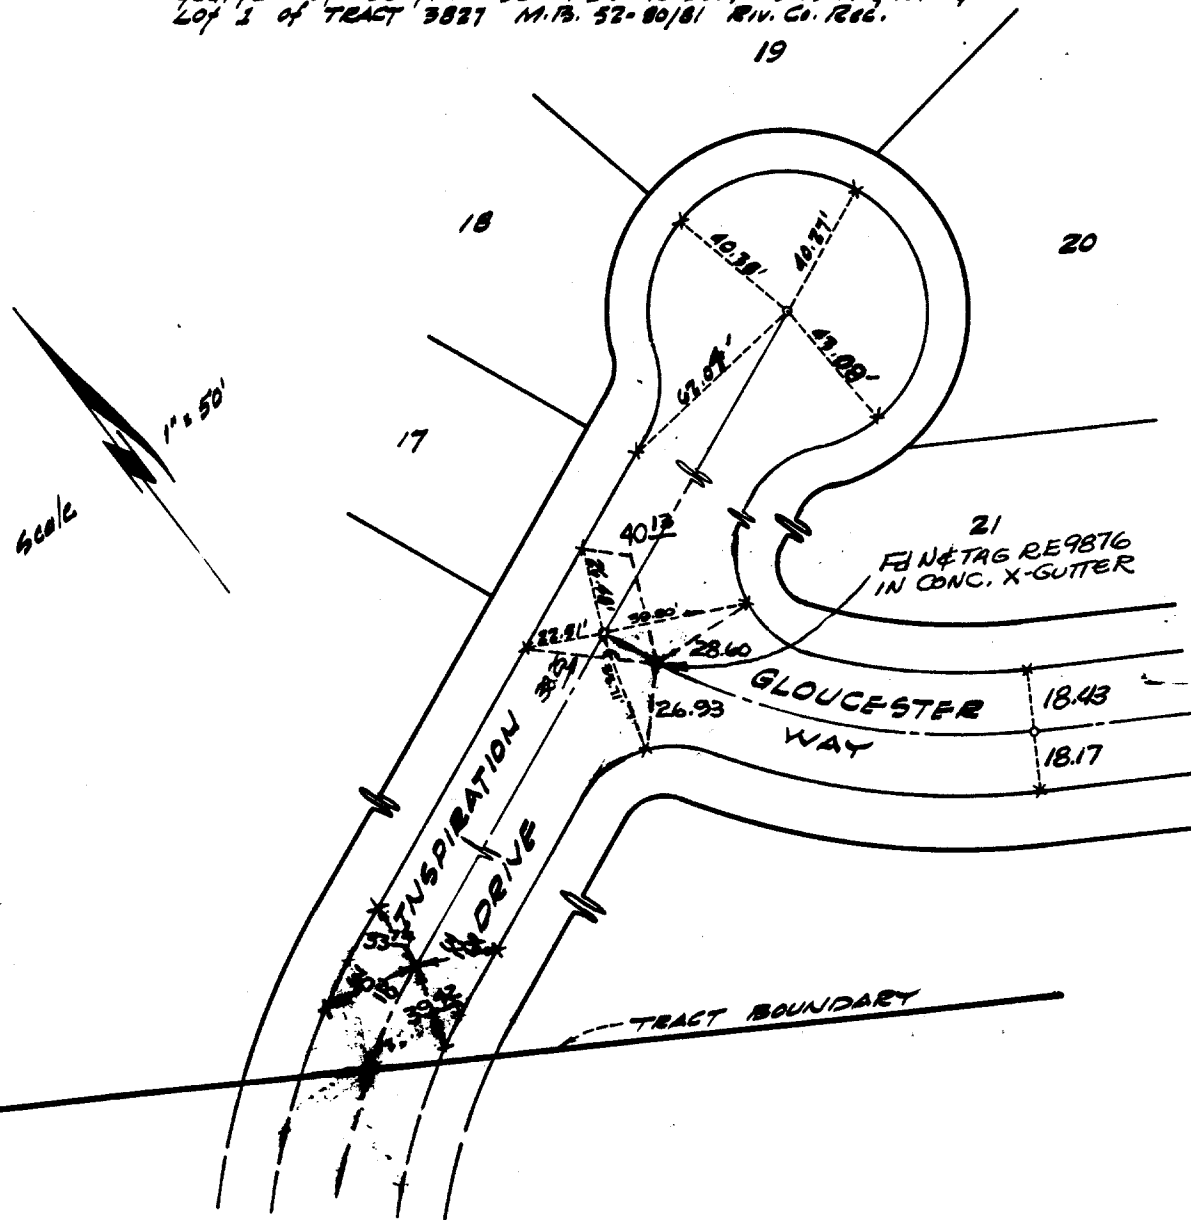

3874.TIF

TRACT NO. 3737

INSPIRATION DRIVE
AT
GLOUCESTER WAY

Being a subdivision of a portion of the southwest quarter of Section 36 T25-R5W, S.13.B.&M. & Lot 3 of TRACT 3827 N.P. 52-80/81 Riv. Co. Rec.

* SET "SURE FIRE" STUDS IN TOP OF CURB
 ○ SET 3/4 I.R. TAGGED RE. 9876
 ● FOUND MONUMENTS

✕ FD. Ramset Nail on T/C
 ■ FD. "C" Nail on T/C

● FD. LD. & TK. on T/C
 ○ Set LD. & TK. on T/C

Street: INSPIRATION DR.
 X-Street: GLOUCESTER WAY
 OFFICIAL USE ONLY

Scale:
 Date: MAR, 1969
 Drawn by:
 W.O.: 67-412
 F.B.: 590

OFFICIAL TIE PLAT CITY OF RIVERSIDE

These ties are for the purpose of perpetuating the found monumentation. No claim is made as to the relationship of the points or lines shown hereon to true boundary locations.