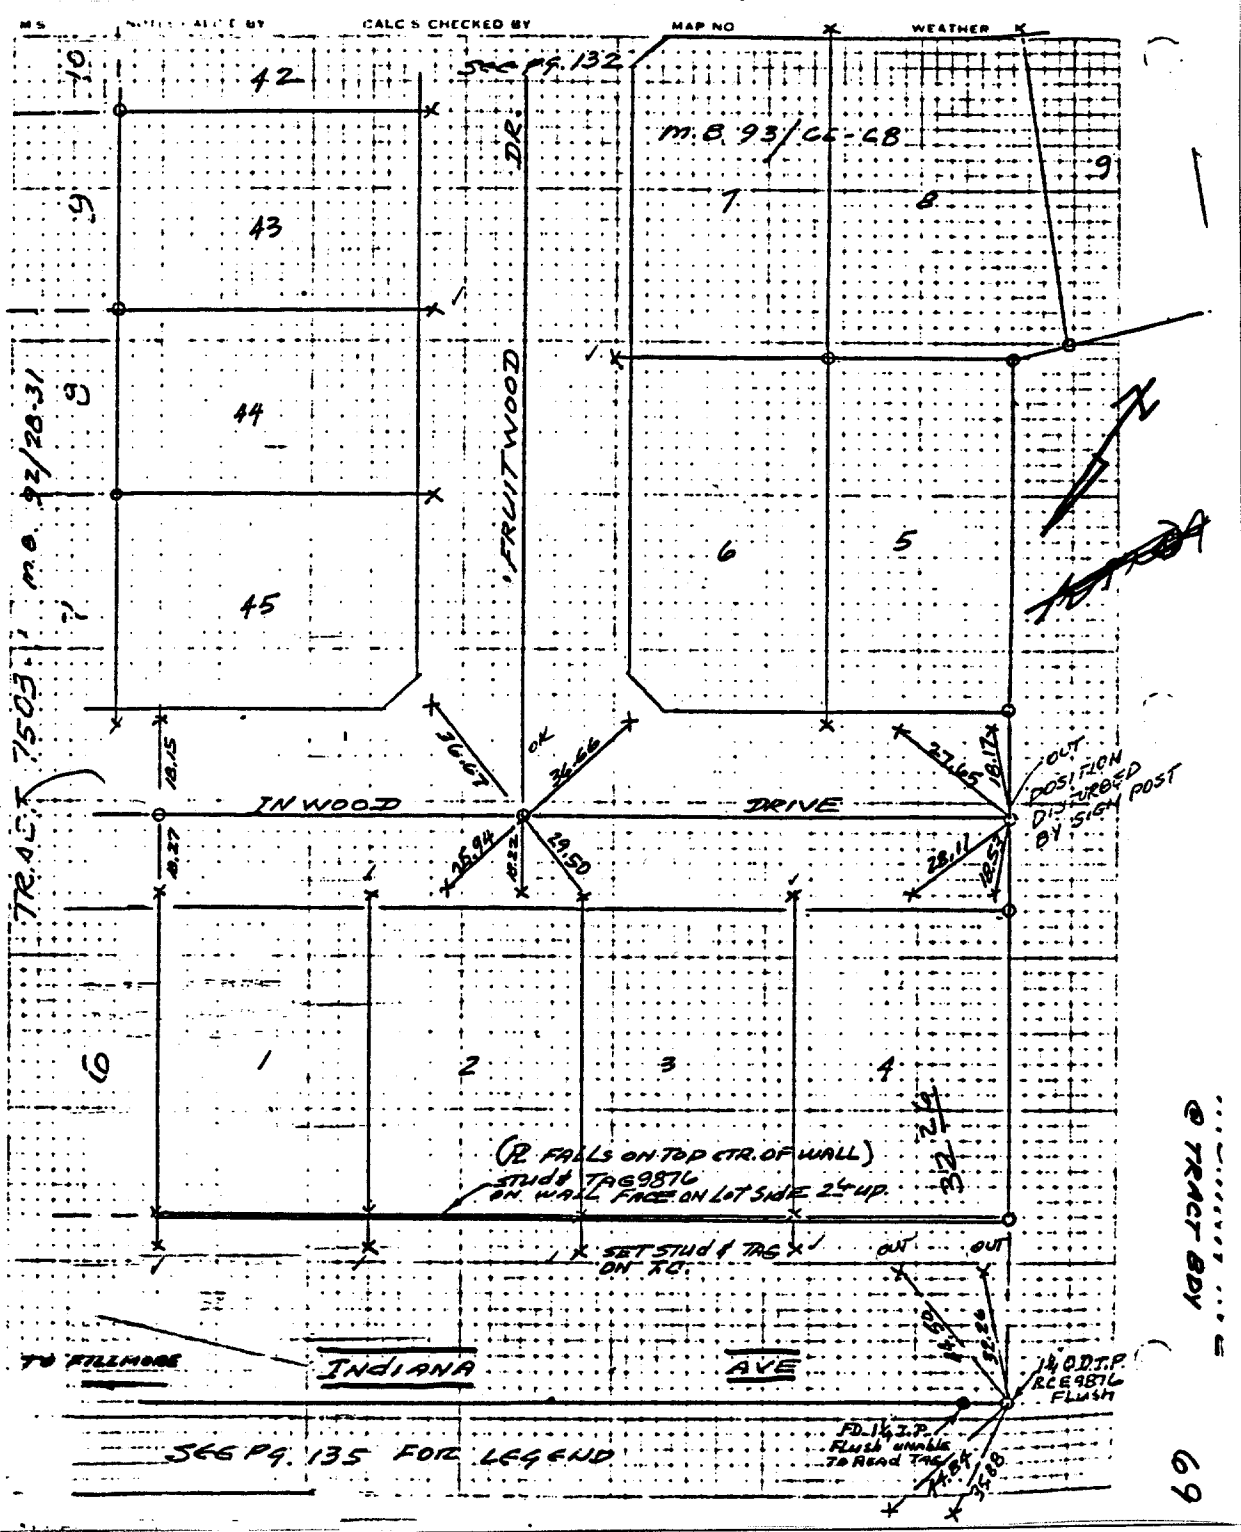

7985.111

Street: INDIANA AVE X-Street: (TRACT BODY) NEAR INWOOD DR

OFFICIAL USE ONLY

- ✕ FD. Ramset Nail on T/C
- FD. LD. & TK. on T/C
- FD. "C" Nail on T/C
- Set LD. & TK. on T/C

Scale:  
 Date:  
 Drawn by:  
 W.O.:  
 F.B.: 1039

**OFFICIAL TIE PLAT**  
 CITY OF RIVERSIDE

*These ties are for the purpose of perpetuating the found monumentation. No claim is made as to the relationship of the points or lines shown hereon to true boundary locations.*