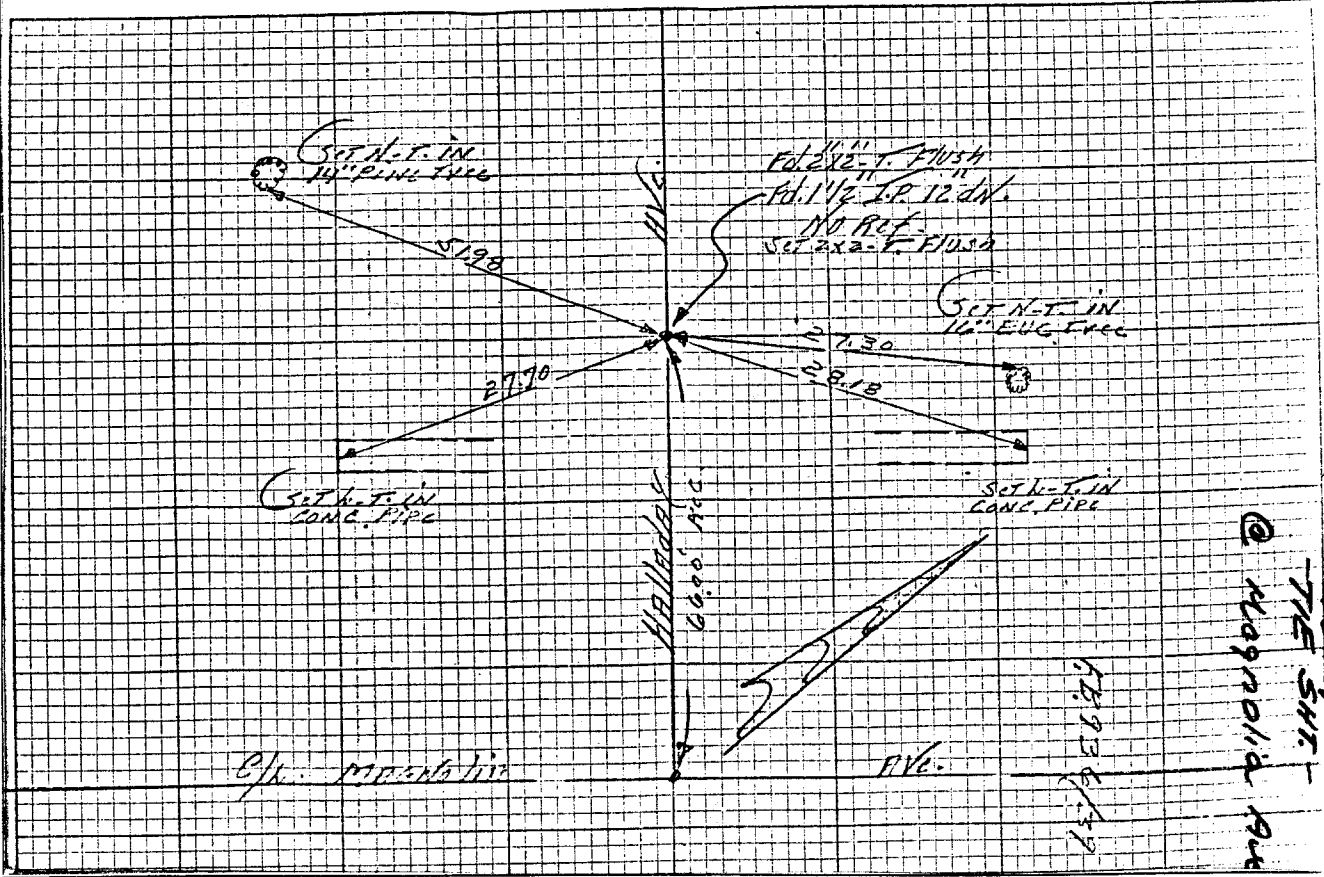

Street: HALLIDAY AVE

X-Street: MAGNOLIA AVE

OFFICIAL USE ONLY

Swine ties		Halliday Ave. @ Magnolia Ave	
Historical Data		Field Party	
		Kovach	
		F.V.C.	
		HUSSELL	
		H-1-70	
		F.B. 936/39	

- ✕ FD. Ramset Nail on T/C
- FD. LD. & TK. on T/C
- FD. "C" Nail on T/C
- Set LD. & TK. on T/C

Scale:  
Date:  
Drawn by:  
W.O.:  
F.B.:

**OFFICIAL TIE PLAT**  
CITY OF RIVERSIDE

*These ties are for the purpose of perpetuating the found monumentation. No claim is made as to the relationship of the points or lines shown hereon to true boundary locations.*