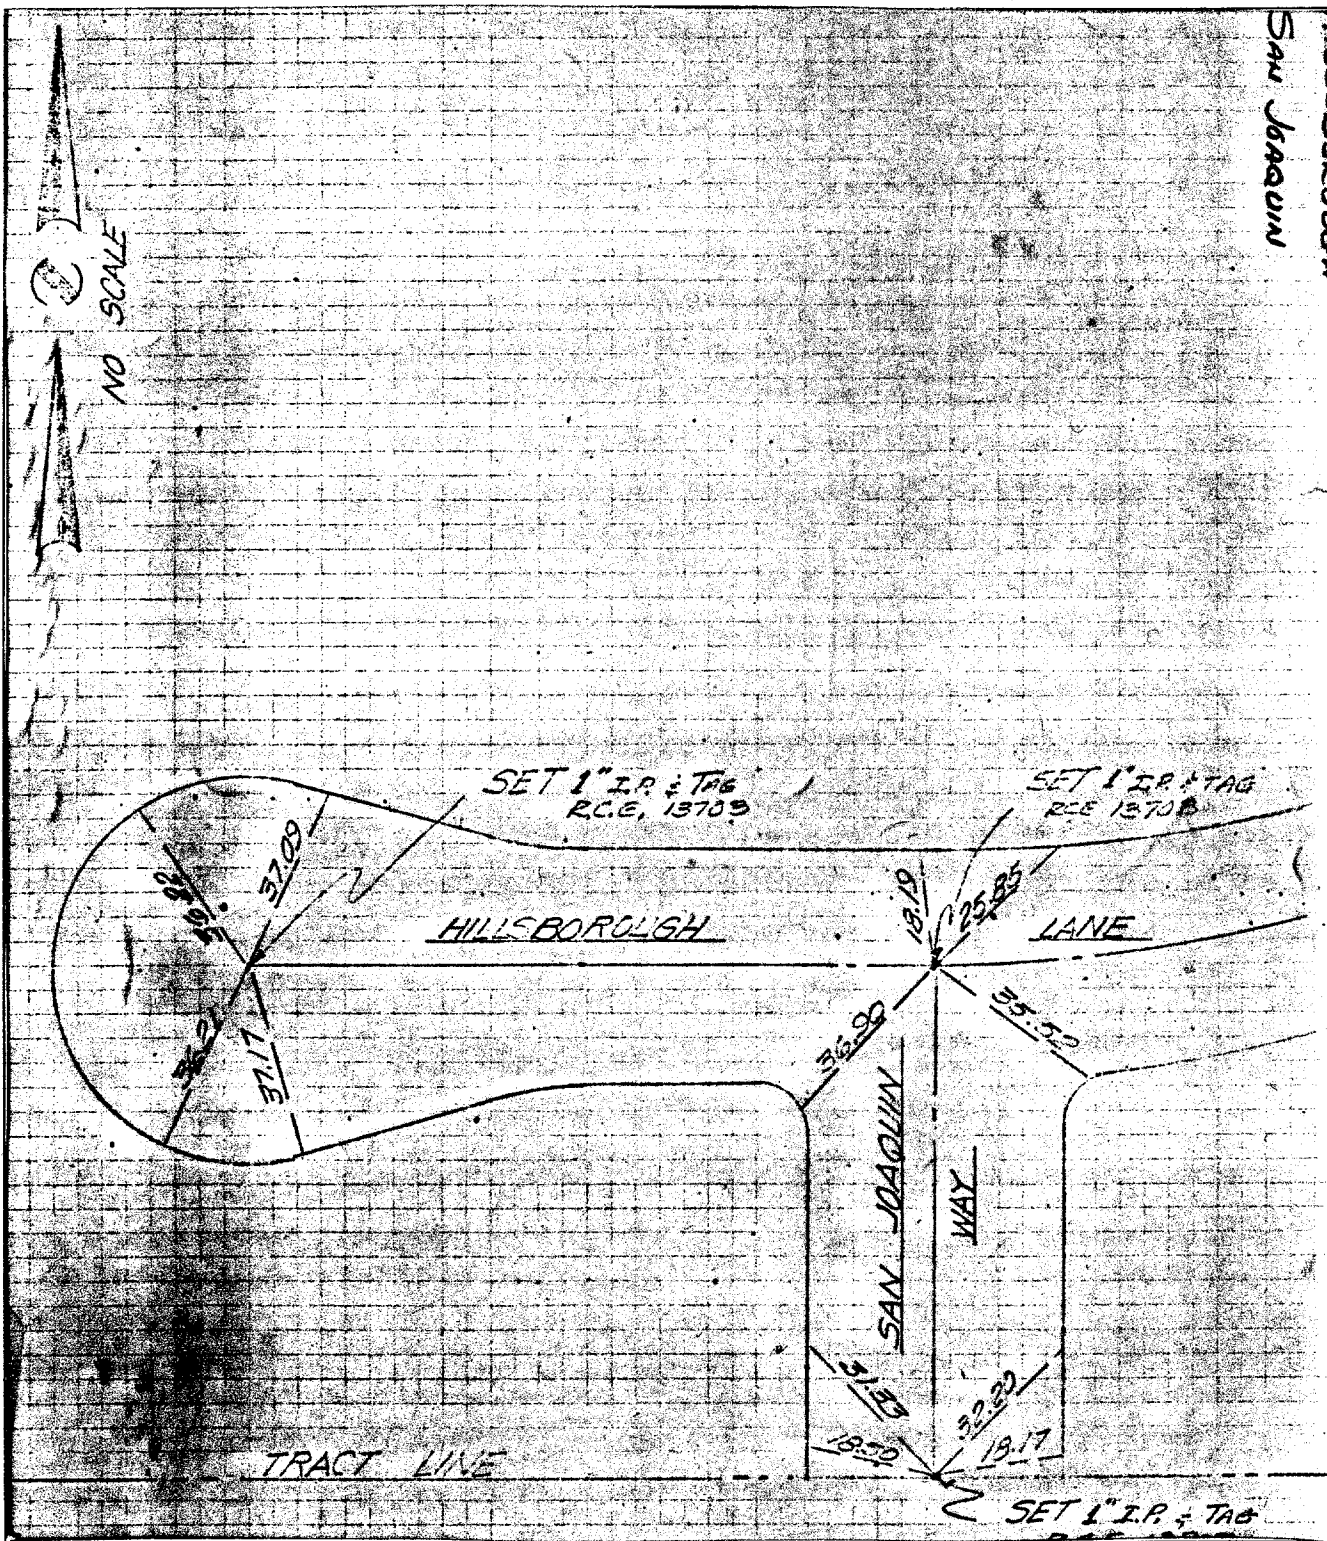

Street: HILLSBOROUGH

X-Street: SAN JOAQUIN WAY

OFFICIAL USE ONLY

Calde Sac

HILLSBOROUGH
San Joaquin

X FD. Ramset Nail on T/C
 ■ FD. "C" Nail on T/C

● FD. LD. & TK. on T/C
 ○ Set LD. & TK. on T/C

Scale:
 Date:
 Drawn by:
 W.O.:
 F.B.:

OFFICIAL TIE PLAT

CITY OF RIVERSIDE

These ties are for the purpose of perpetuating the found monumentation. No claim is made as to the relationship of the points or lines shown hereon to true boundary locations.