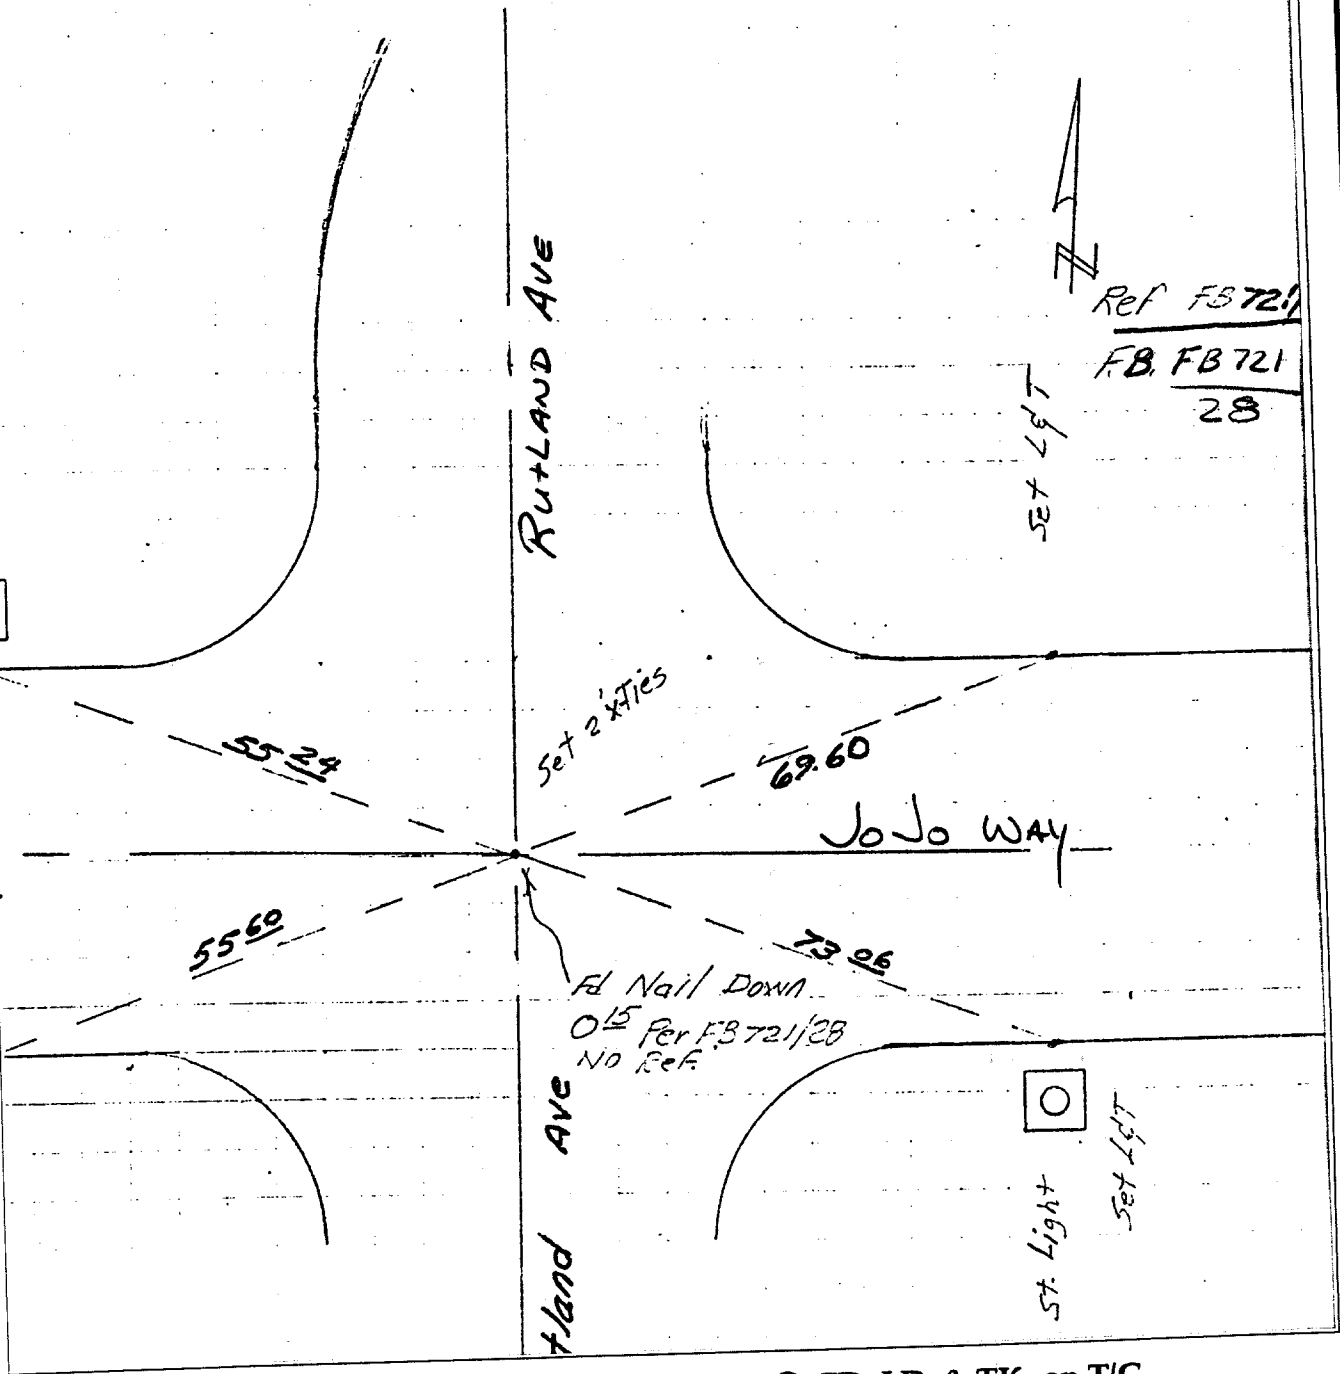

Swing Ties
Rutland @ JoJo Way

5-30-79

RUTLAND AVE

Street: JoJo Way

OFFICIAL USE ONLY
X-Street: Rutland Ave

- ✕ FD. Ramset Nail on T/C
- FD. "C" Nail on T/C

- FD. LD. & TK. on T/C
- Set LD. & TK. on T/C

OFFICIAL TIE PLAT

CITY OF RIVERSIDE

These ties are for the purpose of perpetuating the found monumentation. No claim is made as to the relationship of the points or lines shown hereon to true boundary locations.

Scale:

Date:

Drawn by:

W.O.:

F.B.:

Sheet 1 of 1

File No.: