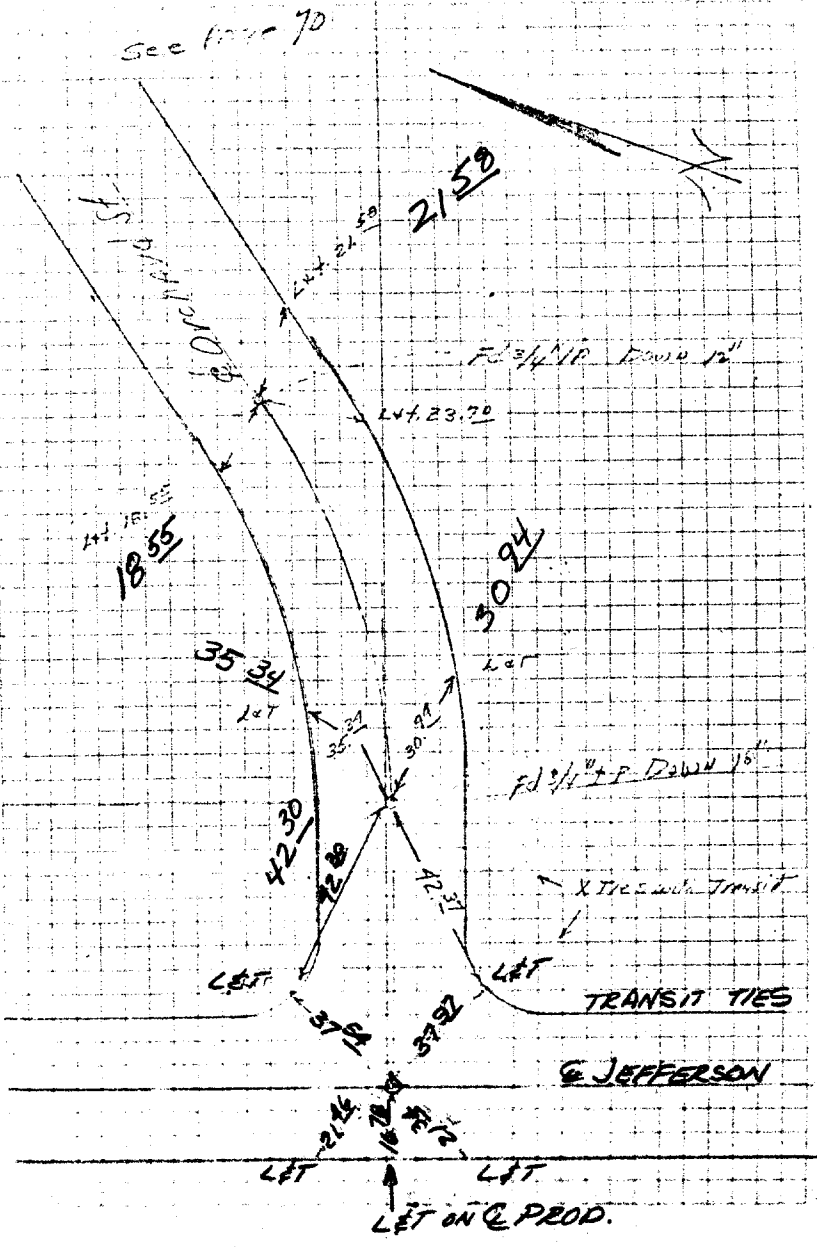

4418.TIF

Street: JEFFERSON

JEFFERSON

OFFICIAL USE ONLY

X-Street: ORCHARD

ORCHARD

JEFFERSON ST
@ Orchard

16

JEFFERSON

● ORCHARD

CRFB 551/69

HISTORICAL DATA
FB 551/69

- × FD. Ramset Nail on T/C
- FD. "C" Nail on T/C

- FD. LD. & TK. on T/C
- Set LD. & TK. on T/C

Scale:
Date:
Drawn by:
W.O.:
F.B.:

OFFICIAL TIE PLAT

CITY OF RIVERSIDE

These ties are for the purpose of perpetuating the found monumentation. No claim is made as to the relationship of the points or lines shown hereon to true boundary locations.

Sheet 1 of 1
File No.: