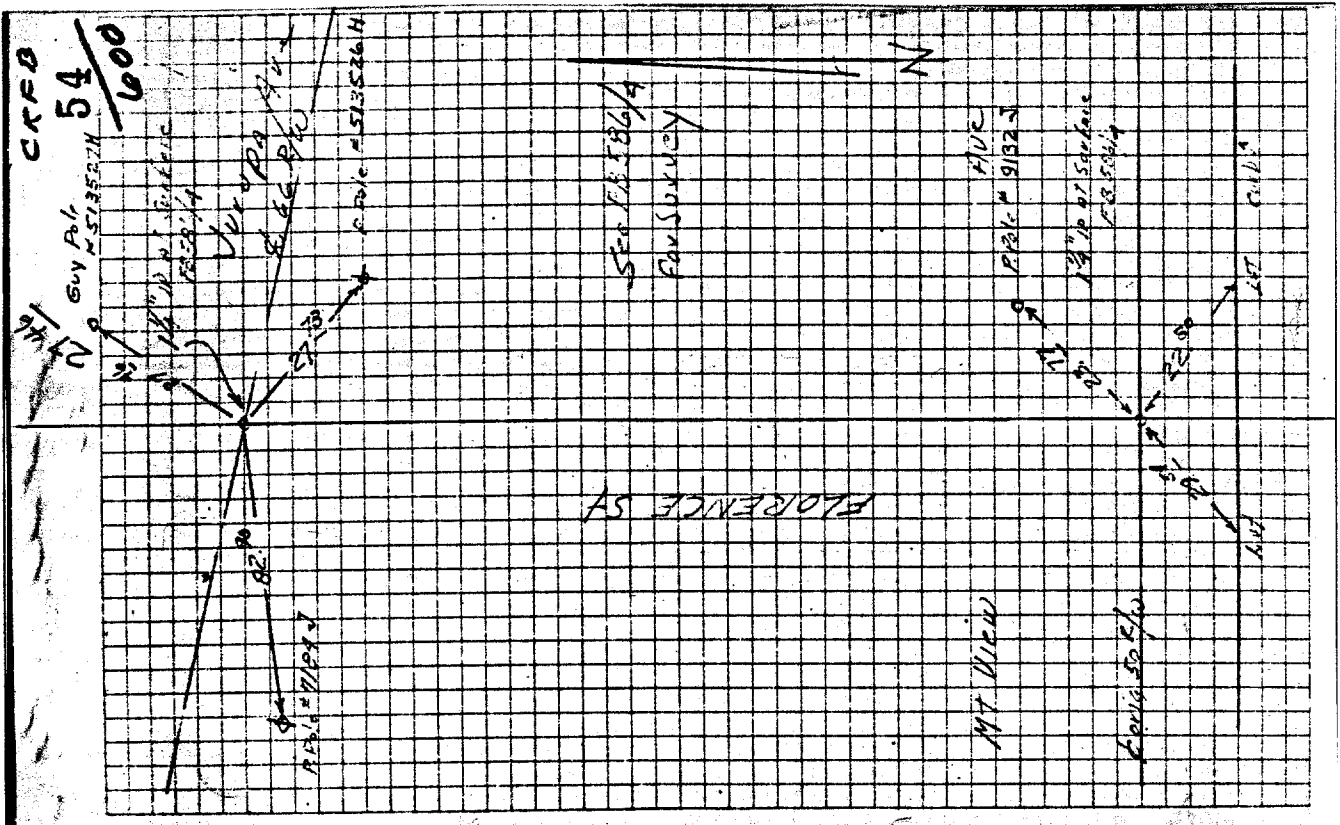

4489.TIF

Street: JURUPA AVE

OFFICIAL USE ONLY

X-Street:

FLORENCE

FLORENCE St & Mt View
View x Jurupa Ave
56
5/20/14

- ✕ FD. Ramset Nail on T/C
- FD. "C" Nail on T/C

- FD. LD. & TK. on T/C
- Set LD. & TK. on T/C

Scale:
Date:
Drawn by:
W.O.:
F.B.:

OFFICIAL TIE PLAT

CITY OF RIVERSIDE

These ties are for the purpose of perpetuating the found monumentation. No claim is made as to the relationship of the points or lines shown hereon to true boundary locations.