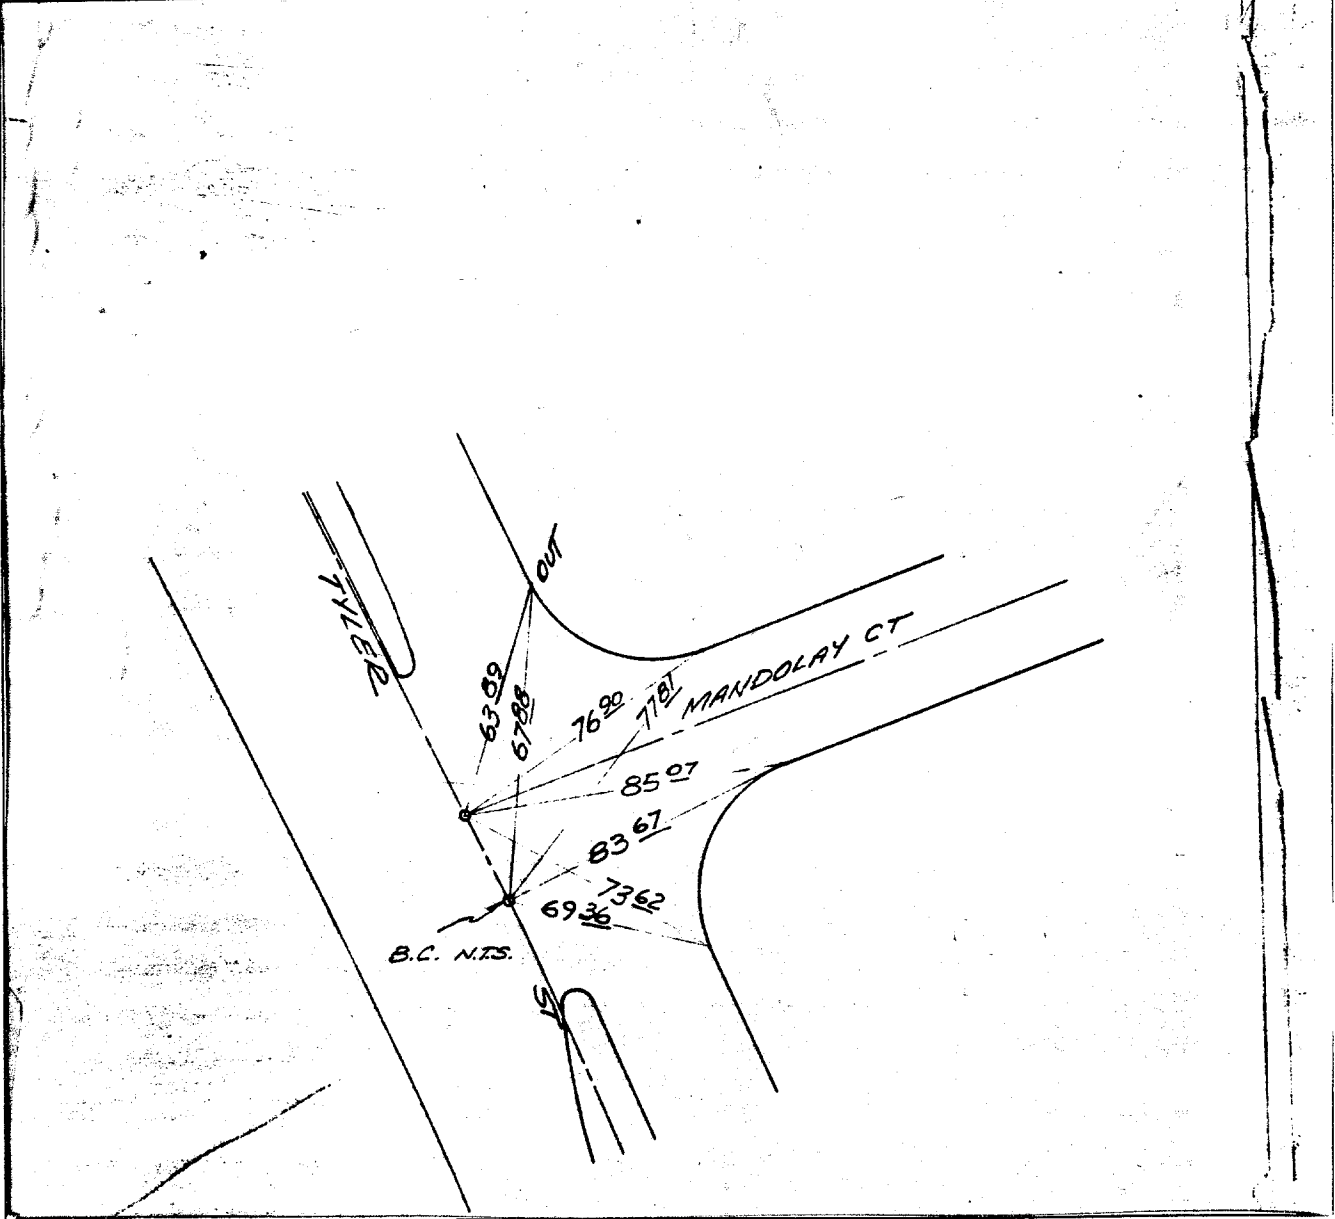

5113.TIF

HISTORICAL
DATA
A.A. WEBB
FB 1031/201

TRACT 6537-1
MB 84/79-81

TYLER ST
@ MANDALAY CT

CREW
AGUILERA
EVANS
MCARTHUR

10/14/76

Street: MANDALAY CT

OFFICIAL USE ONLY

X-Street:

TYLER ST

- ✕ FD. Ramset Nail on T/C
- FD. "C" Nail on T/C

- FD. LD. & TK. on T/C
- Set LD. & TK. on T/C

Scale:
Date:
Drawn by:
W.O.:
F.B.:

OFFICIAL TIE PLAT

CITY OF RIVERSIDE

These ties are for the purpose of perpetuating the found monumentation. No claim is made as to the relationship of the points or lines shown hereon to true boundary locations.