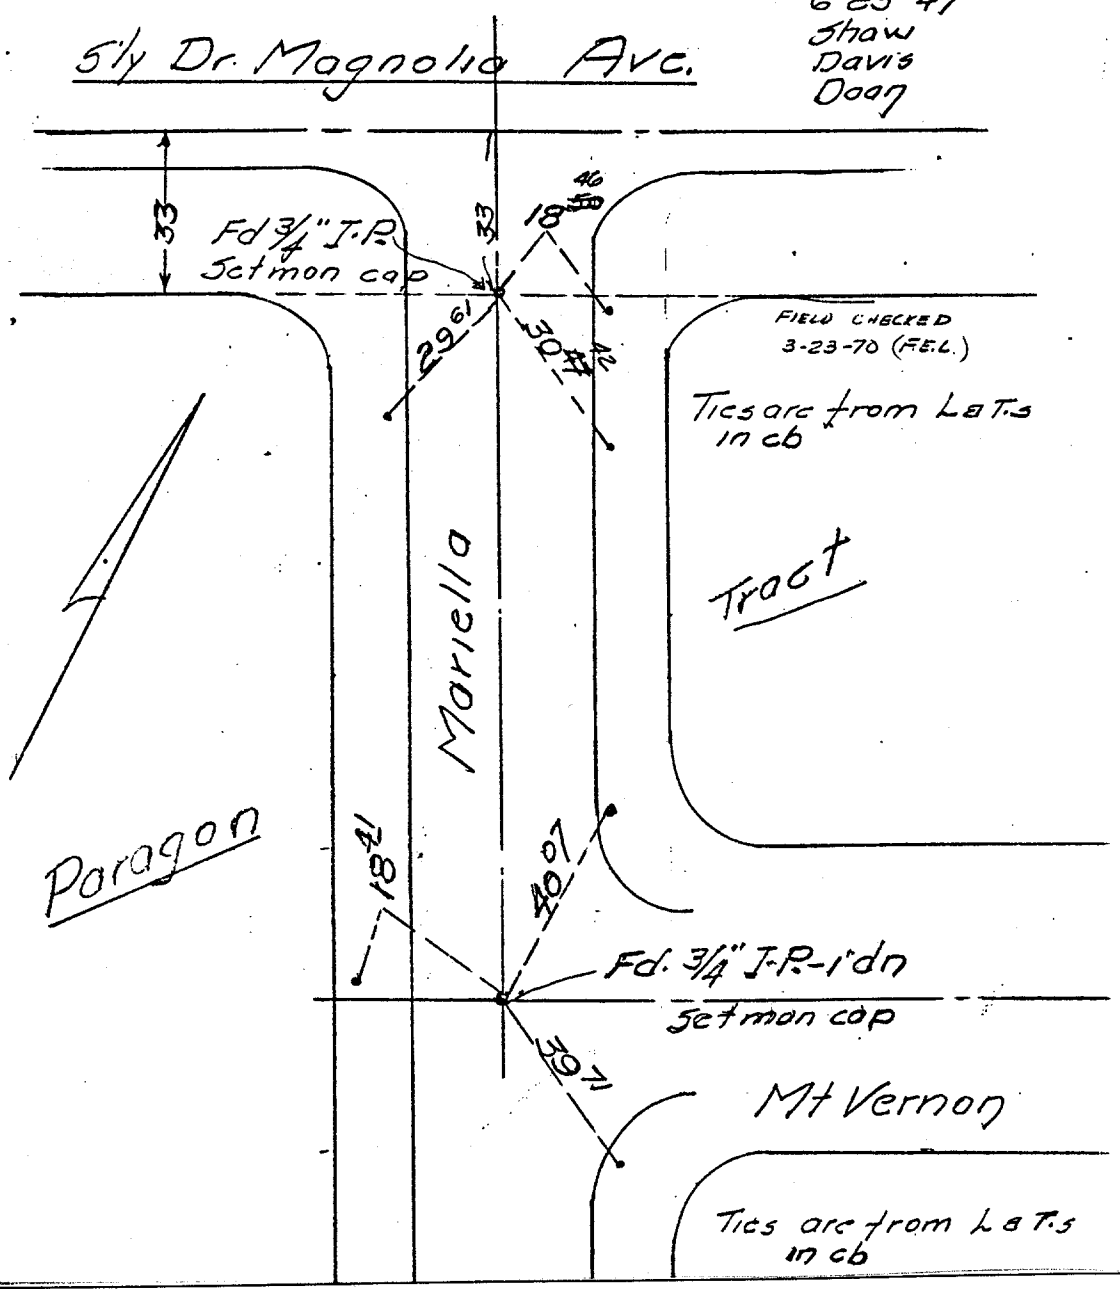

5152.TIF

Street: MARIELLA ST. (Sly) X-Street: MAGNOLIA AVE & MT. VERNON
OFFICIAL USE ONLY

MARIELLA ST.

6-25-47
Shaw
Davis
Dogg

Sly Dr. Magnolia Ave.

MARIELLA ST.
-TIE SHY-
@ Mt. Vernon

✕ FD. Ramset Nail on T/C
 ■ FD. "C" Nail on T/C

● FD. LD. & TK. on T/C
 ○ Set LD. & TK. on T/C

Scale:
 Date:
 Drawn by:
 W.O.:
 F.B.:

OFFICIAL TIE PLAT
CITY OF RIVERSIDE

These ties are for the purpose of perpetuating the found monumentation. No claim is made as to the relationship of the points or lines shown hereon to true boundary locations.