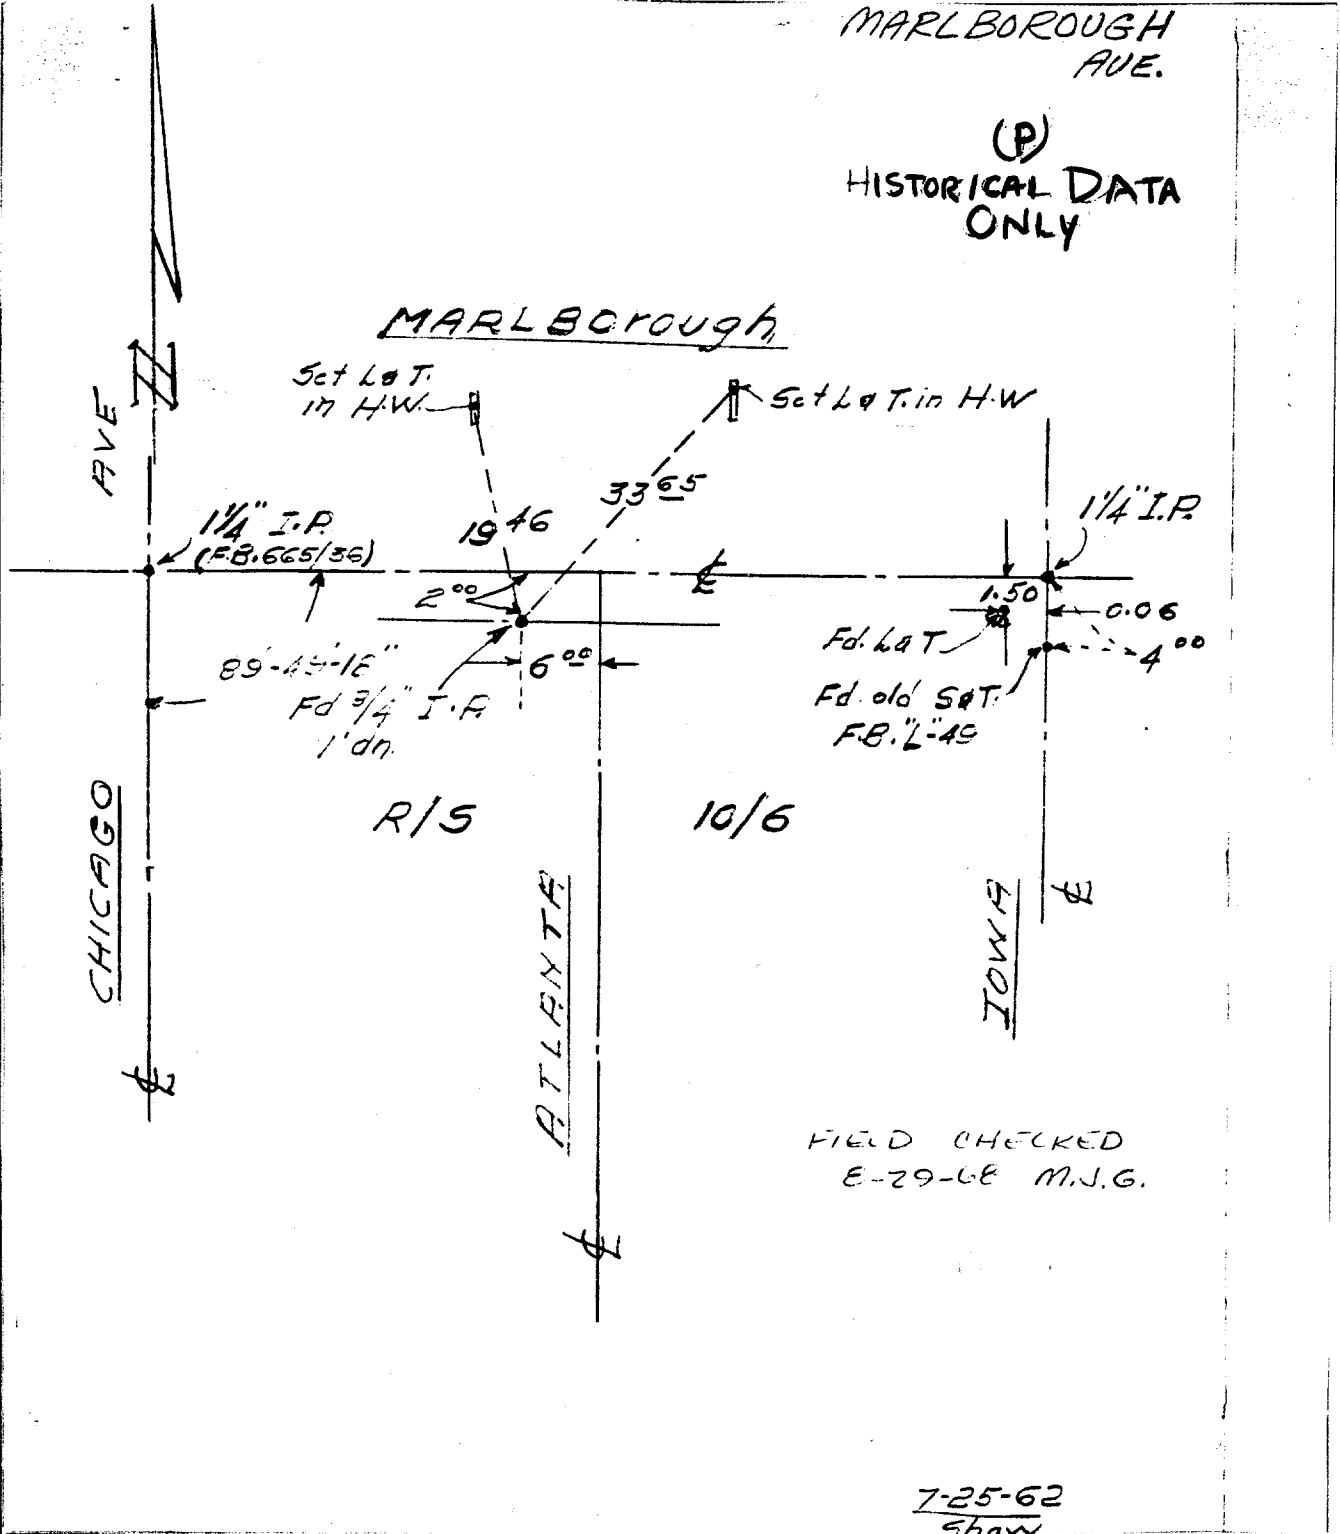

5164.TIF

Street: MARLBOROUGH AVE

OFFICIAL USE ONLY

X-Street: CHICAGO ATLANTA IOWA

MARLBOROUGH AVE.

(P)
HISTORICAL DATA ONLY

MARLBOROUGH

- ✕ FD. Ramset Nail on T/C
- FD. "C" Nail on T/C

- FD. LD. & TK. on T/C
- Set LD. & TK. on T/C

Scale:
Date:
Drawn by:
W.O.:
F.B.:

OFFICIAL TIE PLAT
CITY OF RIVERSIDE

These ties are for the purpose of perpetuating the found monumentation. No claim is made as to the relationship of the points or lines shown hereon to true boundary locations.