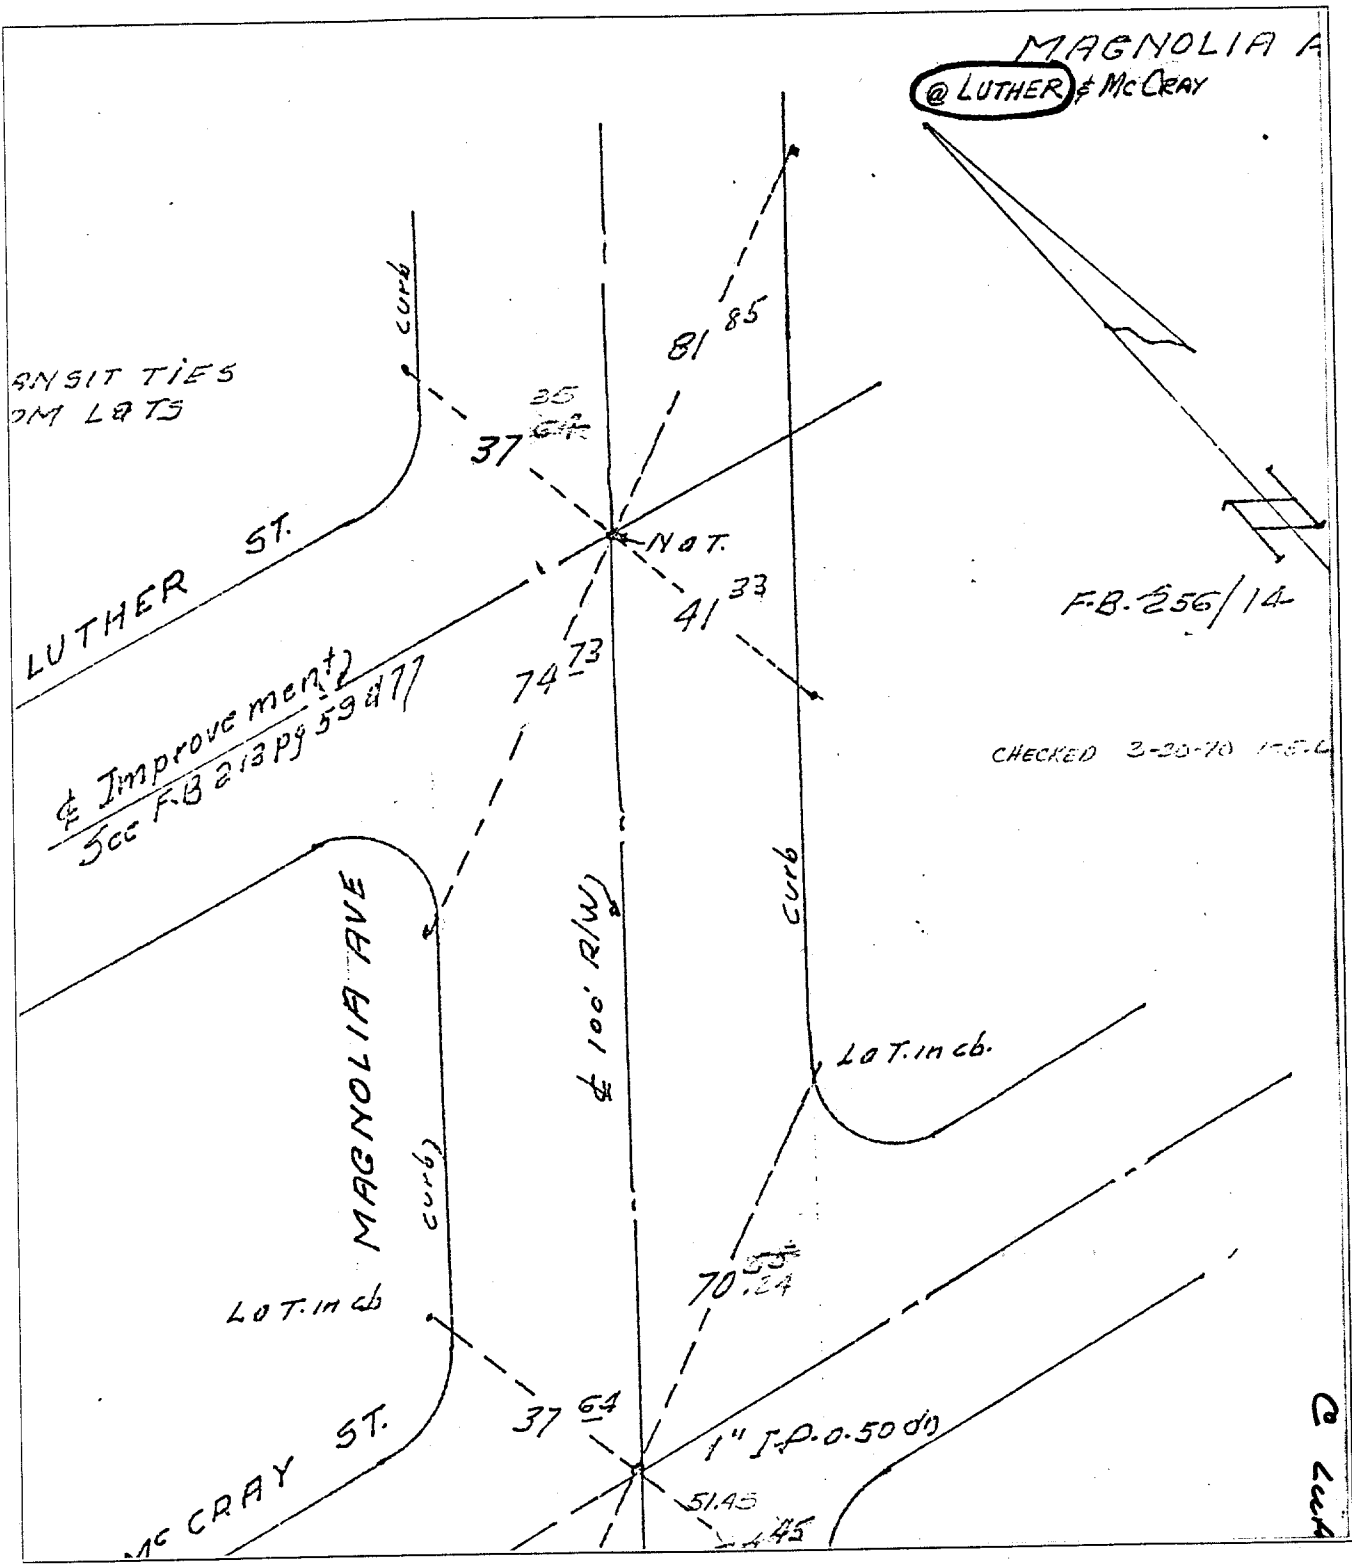

5551. TIF

Street: ~~Luther St~~ Luther St X-Street: Magnolia Ave

OFFICIAL USE ONLY

F.B. 256/14

CHECKED 3-20-70 1-5-6

- ✕ FD. Ramset Nail on T/C
- FD. LD. & TK. on T/C
- FD. "C" Nail on T/C
- Set LD. & TK. on T/C

## OFFICIAL TIE PLAT

### CITY OF RIVERSIDE

*These ties are for the purpose of perpetuating the found monumentation. No claim is made as to the relationship of the points or lines shown hereon to true boundary locations.*

Scale: \_\_\_\_\_  
 Date: \_\_\_\_\_  
 Drawn by: \_\_\_\_\_  
 W.O.: \_\_\_\_\_  
 F.B.: \_\_\_\_\_