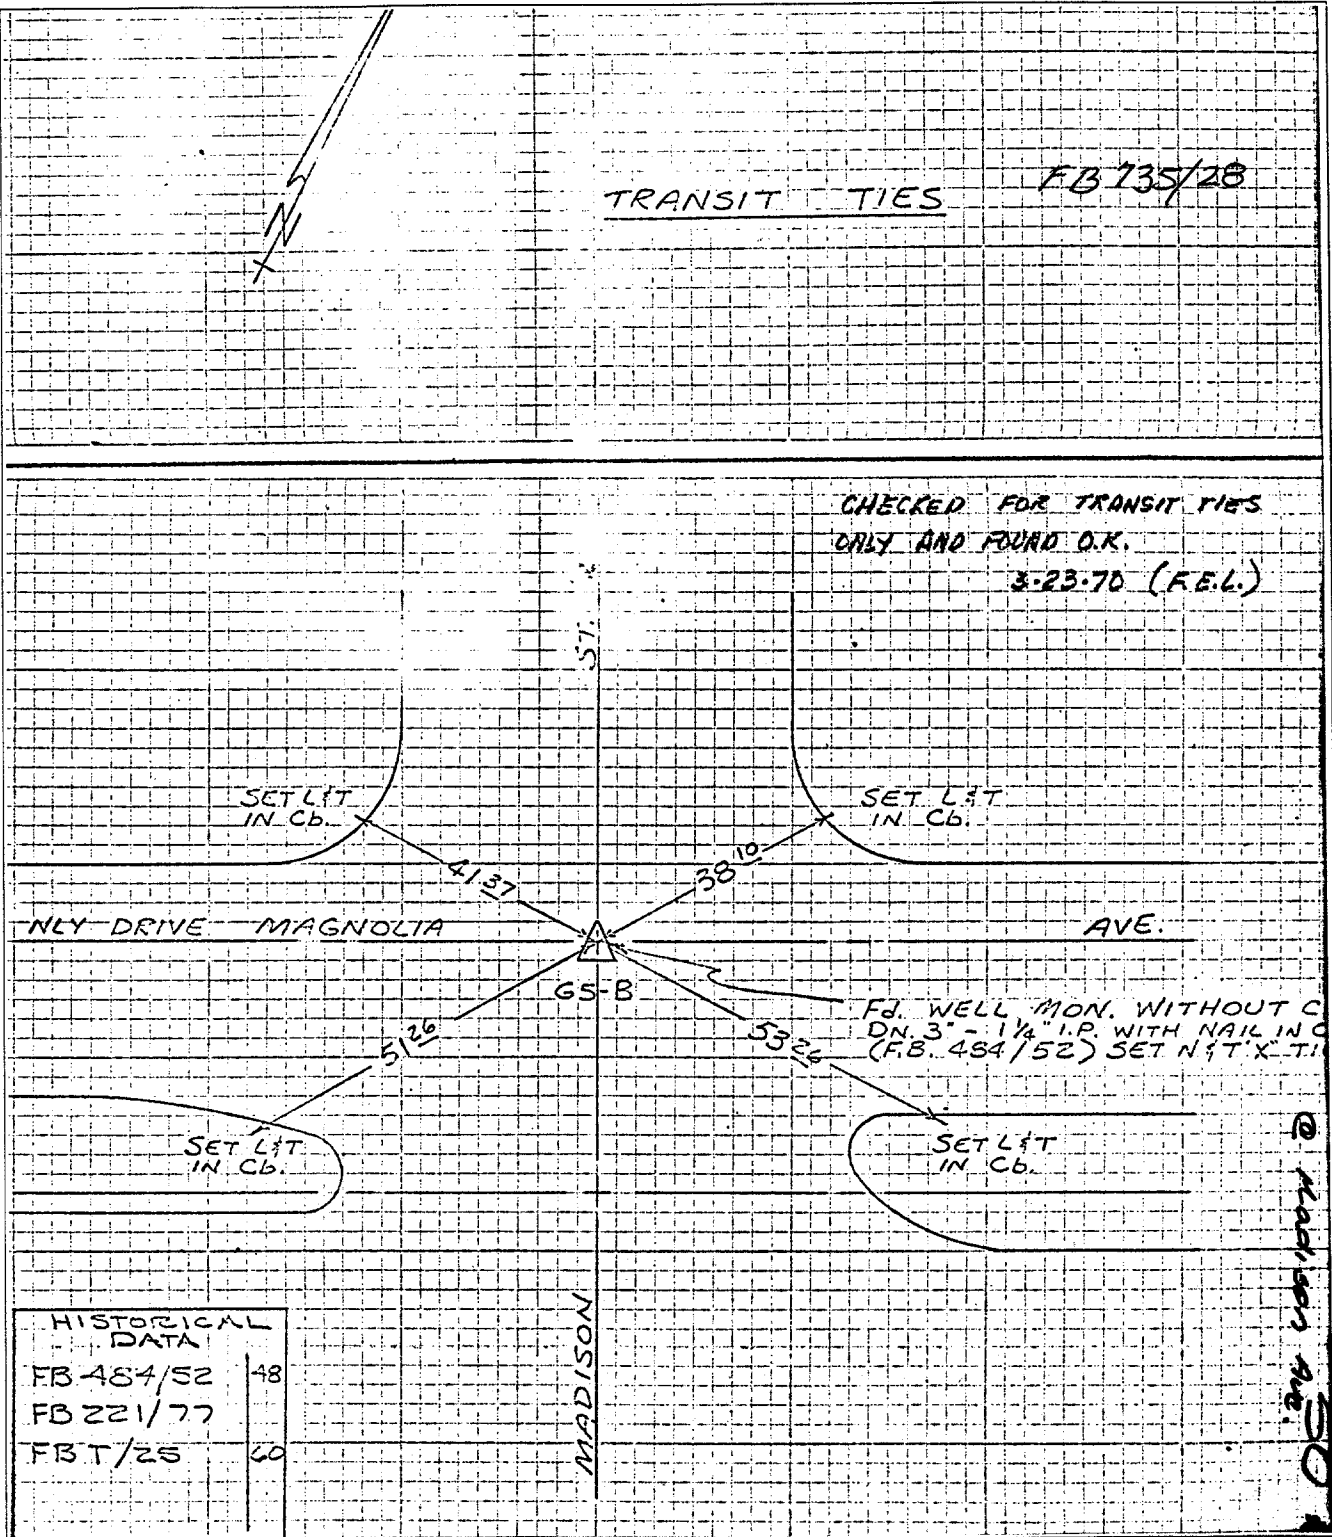

5558.TIF

Street: MADISON AVE

OFFICIAL USE ONLY

X-Street: MAGNOLIA AVE

HISTORICAL DATA	
FB 484/52	48
FB 221/77	
FB T/25	60

- 

Scale: \_\_\_\_\_  
 Date: \_\_\_\_\_  
 Drawn by: \_\_\_\_\_  
 W.O.: \_\_\_\_\_  
 F.B.: \_\_\_\_\_

**OFFICIAL TIE PLAT**  
**CITY OF RIVERSIDE**

*These ties are for the purpose of perpetuating the found monumentation. No claim is made as to the relationship of the points or lines shown hereon to true boundary locations.*