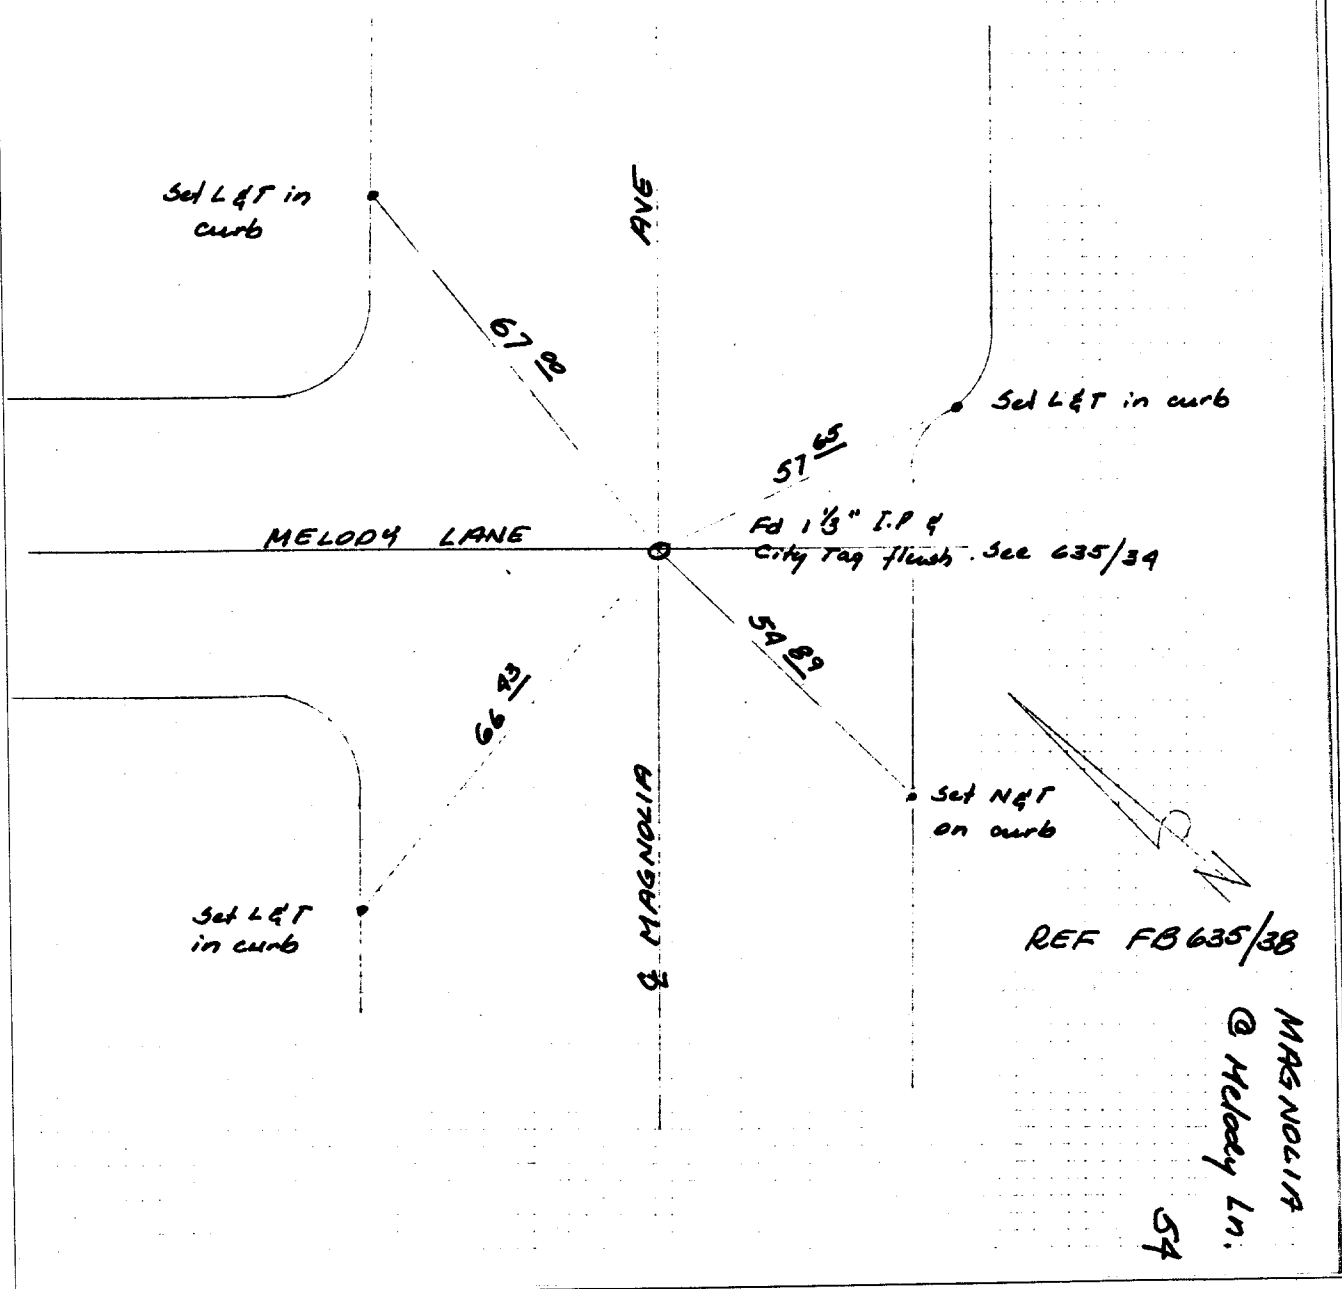

6-1-79

Swingties

Historical  
DATA:  
FB 635/34

Street: Magnolia Ave

OFFICIAL USE ONLY

X-Street: Melody Ln

- ✕ FD. Ramset Nail on T/C
- FD. LD. & TK. on T/C
- FD. "C" Nail on T/C
- Set LD. & TK. on T/C

**OFFICIAL TIE PLAT**  
CITY OF RIVERSIDE

*These ties are for the purpose of perpetuating the found monumentation. No claim is made as to the relationship of the points or lines shown hereon to true boundary locations.*

Scale:  
Date:  
Drawn by:  
W.O.:  
F.B.:

Sheet 1 of 1  
File No.:

MAGNOLIA  
@ Melody Ln.  
54

54