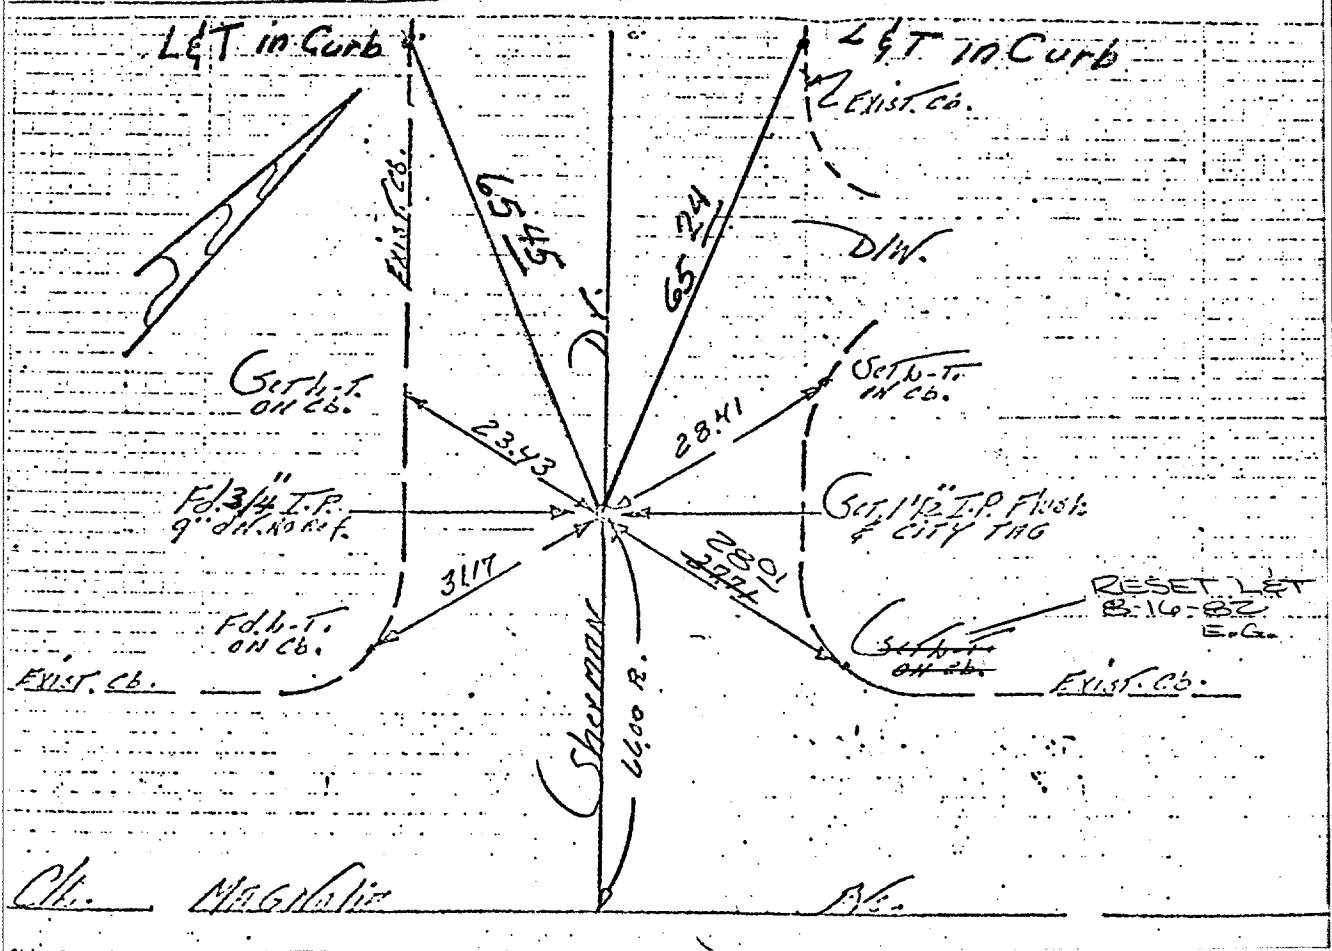

Street: Magnolia Ave
 X-Street: Sherman Dr.
 OFFICIAL USE ONLY

Historical Data
 F.B. 855/48

Field Party
 10/17/63
 Grandinette
 Frye
 F.B. 855/48
 10-17-63

New Ties
 Dagenas
 Garcia
 Rodrigu

- FD. Ramset Nail on T/C
- FD. LD. & TK. on T/C
- FD. "C" Nail on T/C
- Set LD. & TK. on T/C

Scale:
 Date:
 Drawn by:
 W.O.:
 F.B.:

OFFICIAL TIE PLAT
CITY OF RIVERSIDE

These ties are for the purpose of perpetuating the found monumentation. No claim is made as to the relationship of the points or lines shown hereon to true boundary locations.