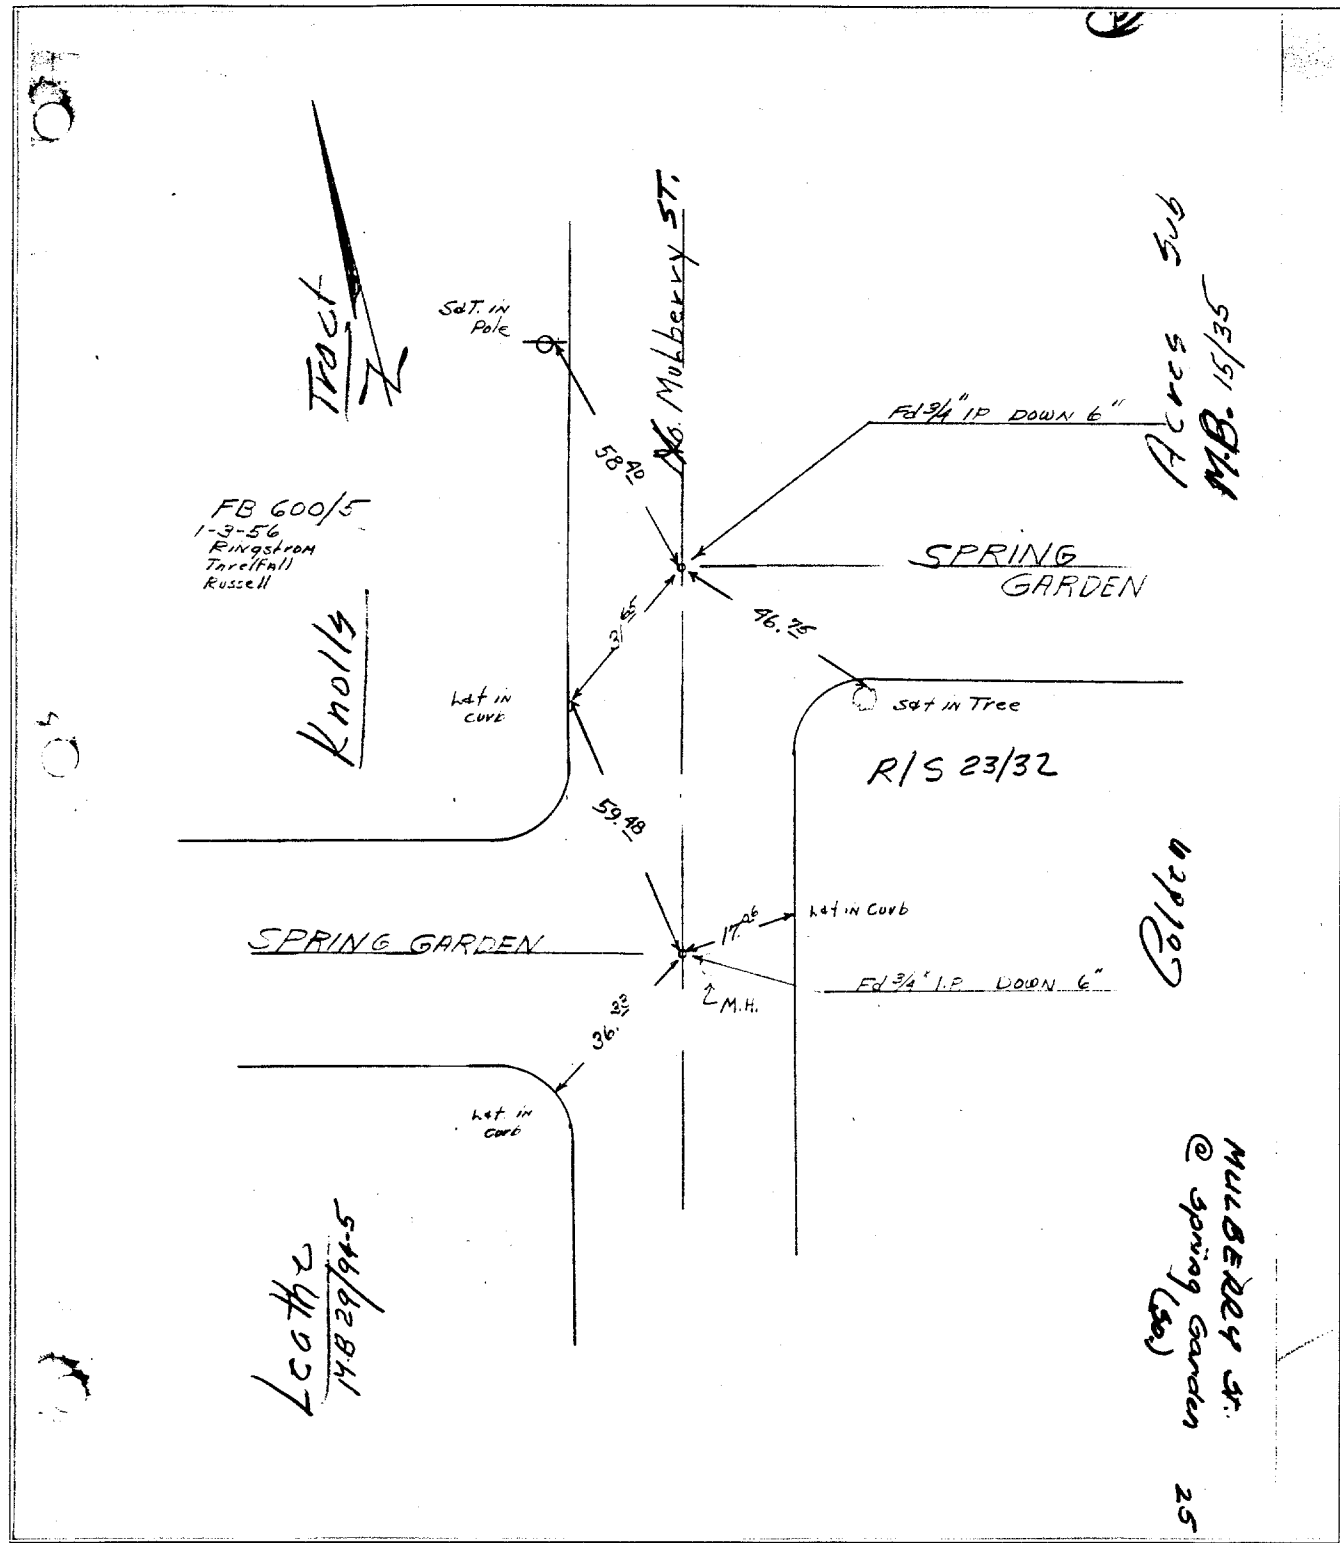

Street: MULBERRY ST
5844 TIF

X-Street: SPRING GARDEN
 OFFICIAL USE ONLY

- ✕ FD. Ramset Nail on T/C
- FD. LD. & TK. on T/C
- FD. "C" Nail on T/C
- Set LD. & TK. on T/C

Scale:
 Date:
 Drawn by:
 W.O.:
 F.B.:

OFFICIAL TIE PLAT

CITY OF RIVERSIDE

These ties are for the purpose of perpetuating the found monumentation. No claim is made as to the relationship of the points or lines shown hereon to true boundary locations.