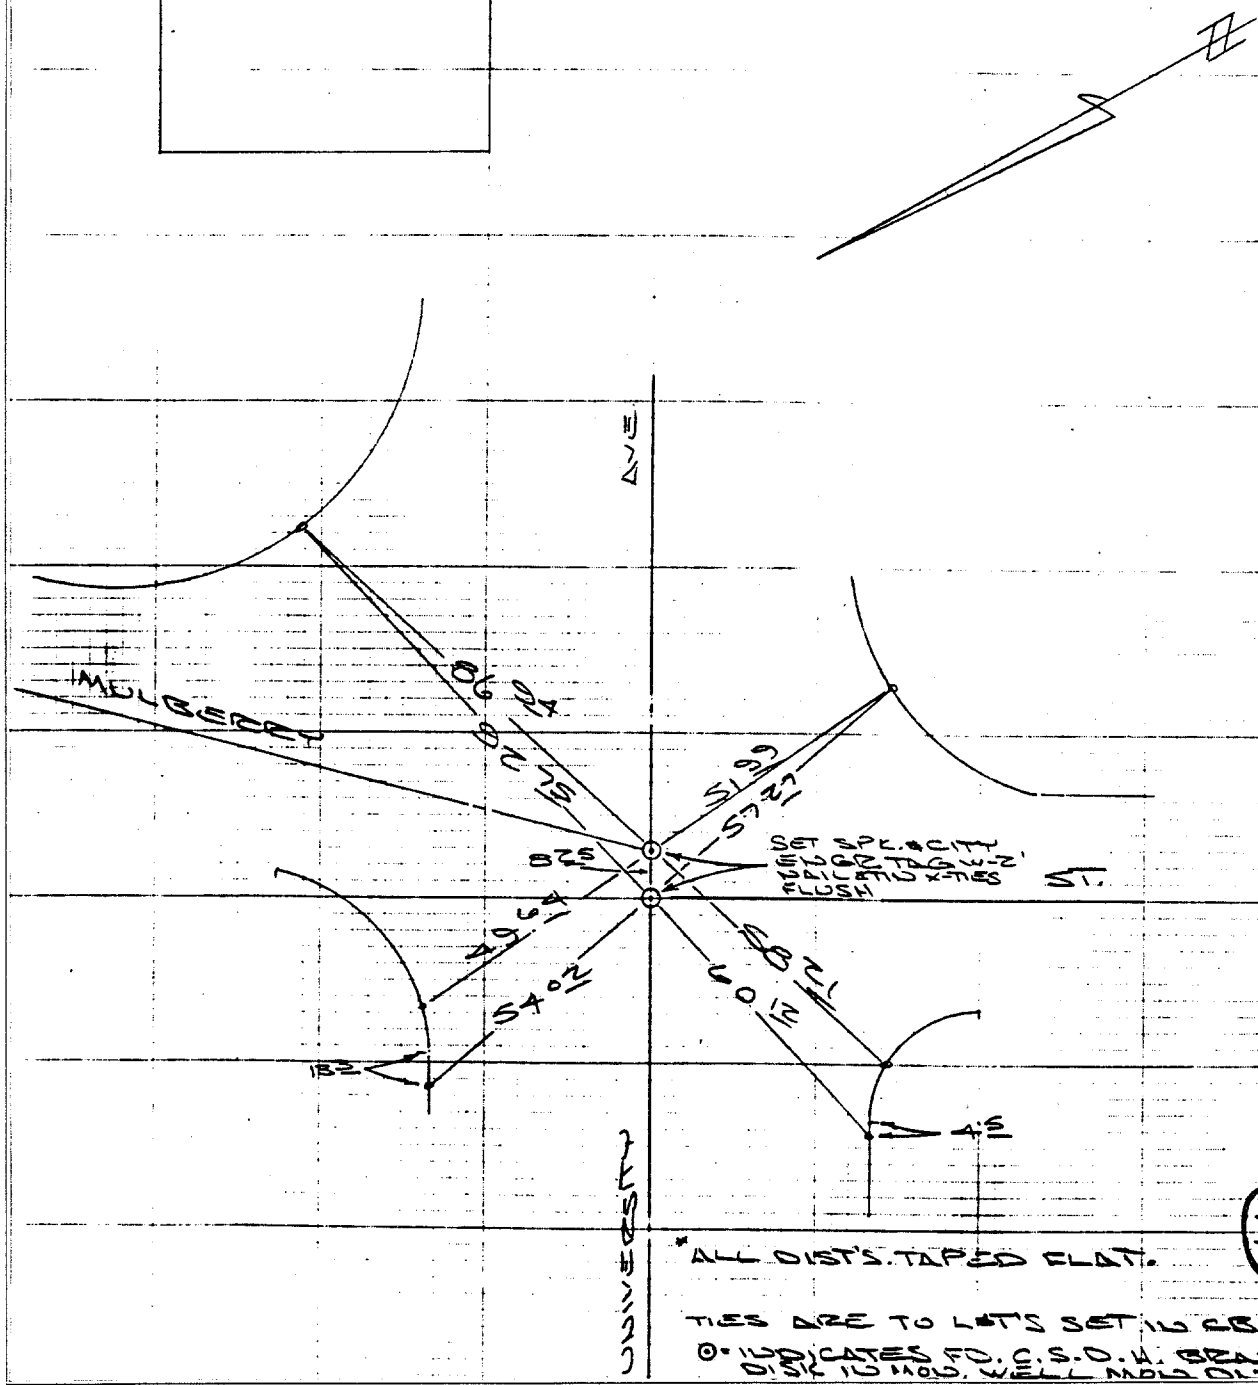

GARCIA FANN KLUZ

LL 11 PAGE 71

Street: MULBERRY ST. UNIVERSITY AVE

5848.71E

OFFICIAL USE ONLY

- ✕ FD. Ramset Nail on T/C
- FD. LD. & TK. on T/C
- FD. "C" Nail on T/C
- Set LD. & TK. on T/C

Scale:
 Date: OCT 27, 1987
 Drawn by:
 W.O.:
 F.B.:

OFFICIAL TIE PLAT

CITY OF RIVERSIDE

These ties are for the purpose of perpetuating the found monumentation. No claim is made as to the relationship of the points or lines shown hereon to true boundary locations.