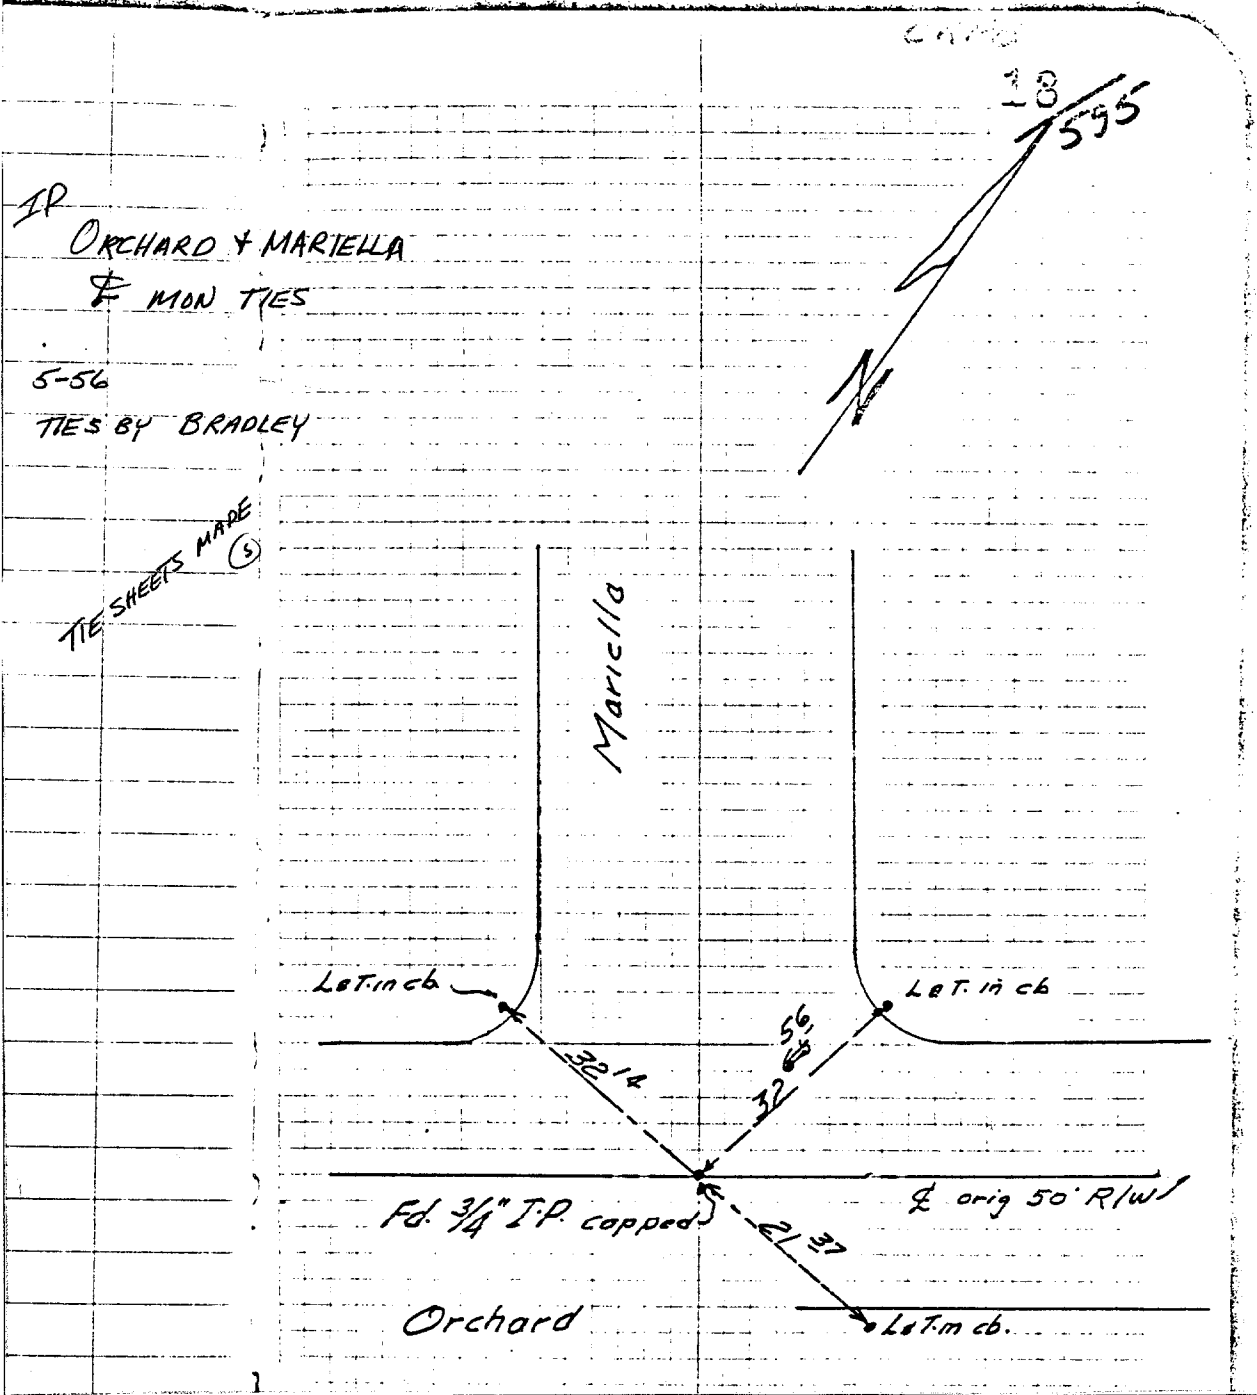

6126. TIF

Street: ORCHARD ST

OFFICIAL USE ONLY

X-Street: MARIELLA

C Mariella

- ✕ FD. Ramset Nail on T/C
- FD. LD. & TK. on T/C
- FD. "C" Nail on T/C
- Set LD. & TK. on T/C

Scale:
 Date:
 Drawn by:
 W.O.:
 F.B.:

OFFICIAL TIE PLAT

CITY OF RIVERSIDE

These ties are for the purpose of perpetuating the found monumentation. No claim is made as to the relationship of the points or lines shown hereon to true boundary locations.