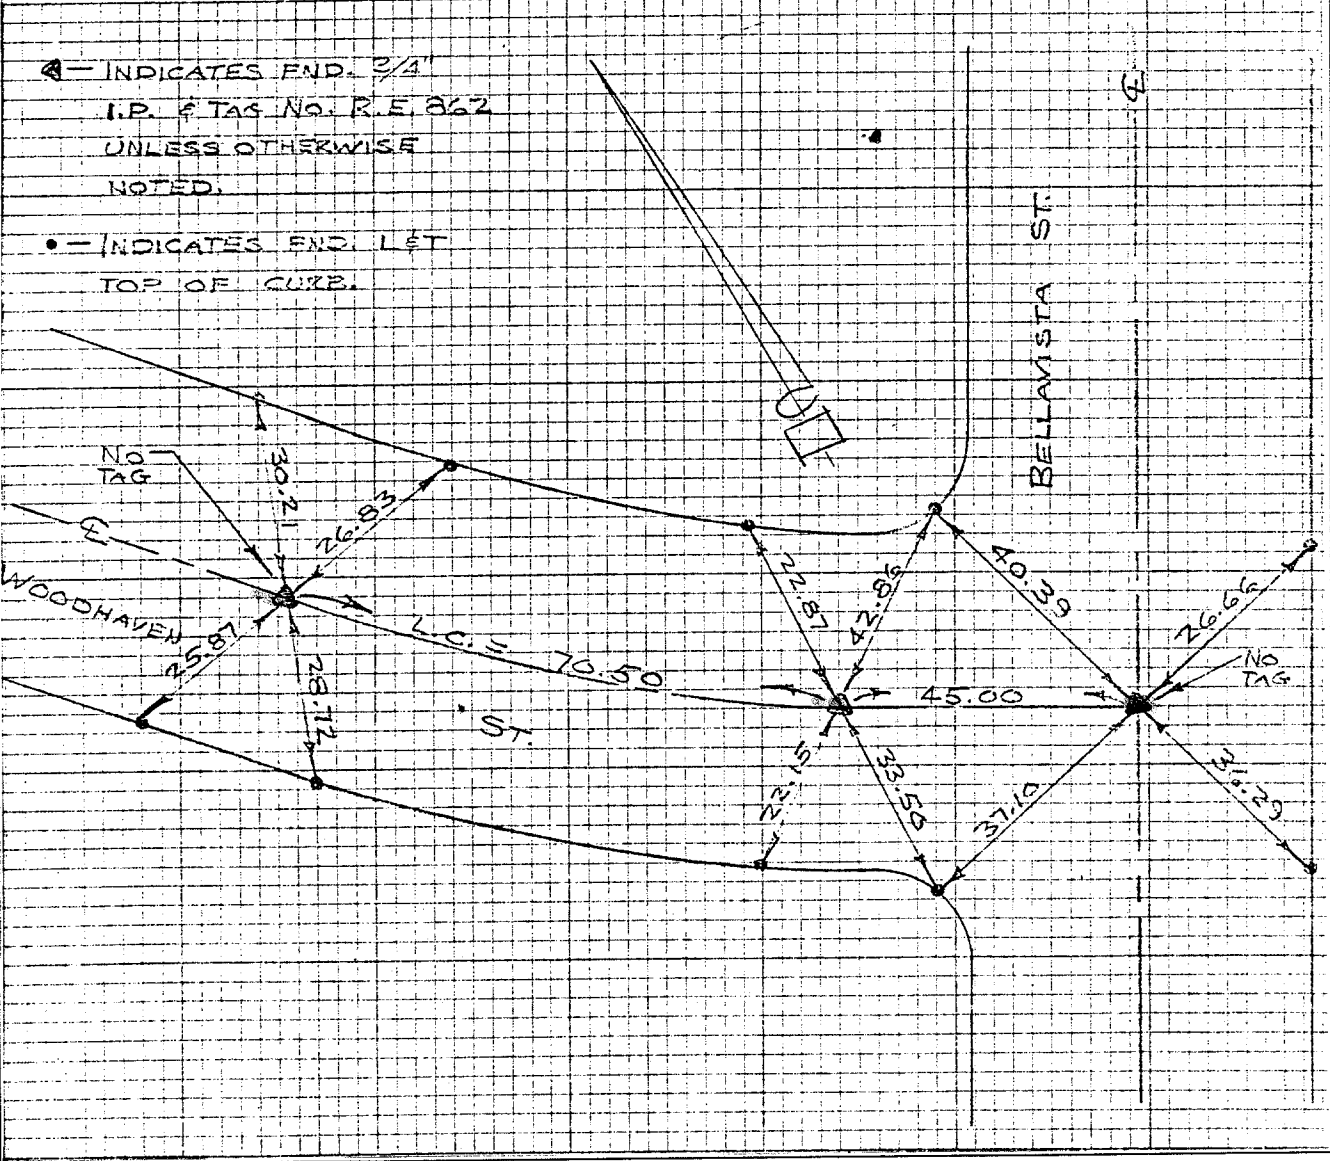

628.77F

Street: BELLAVISTA
628.77F

X-Street: WOODHAVEN
OFFICIAL USE ONLY

Scale:
Date:
Drawn by:
W.O.:
F.B.:

OFFICIAL TIE PLAT

CITY OF RIVERSIDE

These ties are for the purpose of perpetuating the found monumentation. No claim is made as to the relationship of the points or lines shown hereon to true boundary locations.

Sheet 1 of 1
File No.: