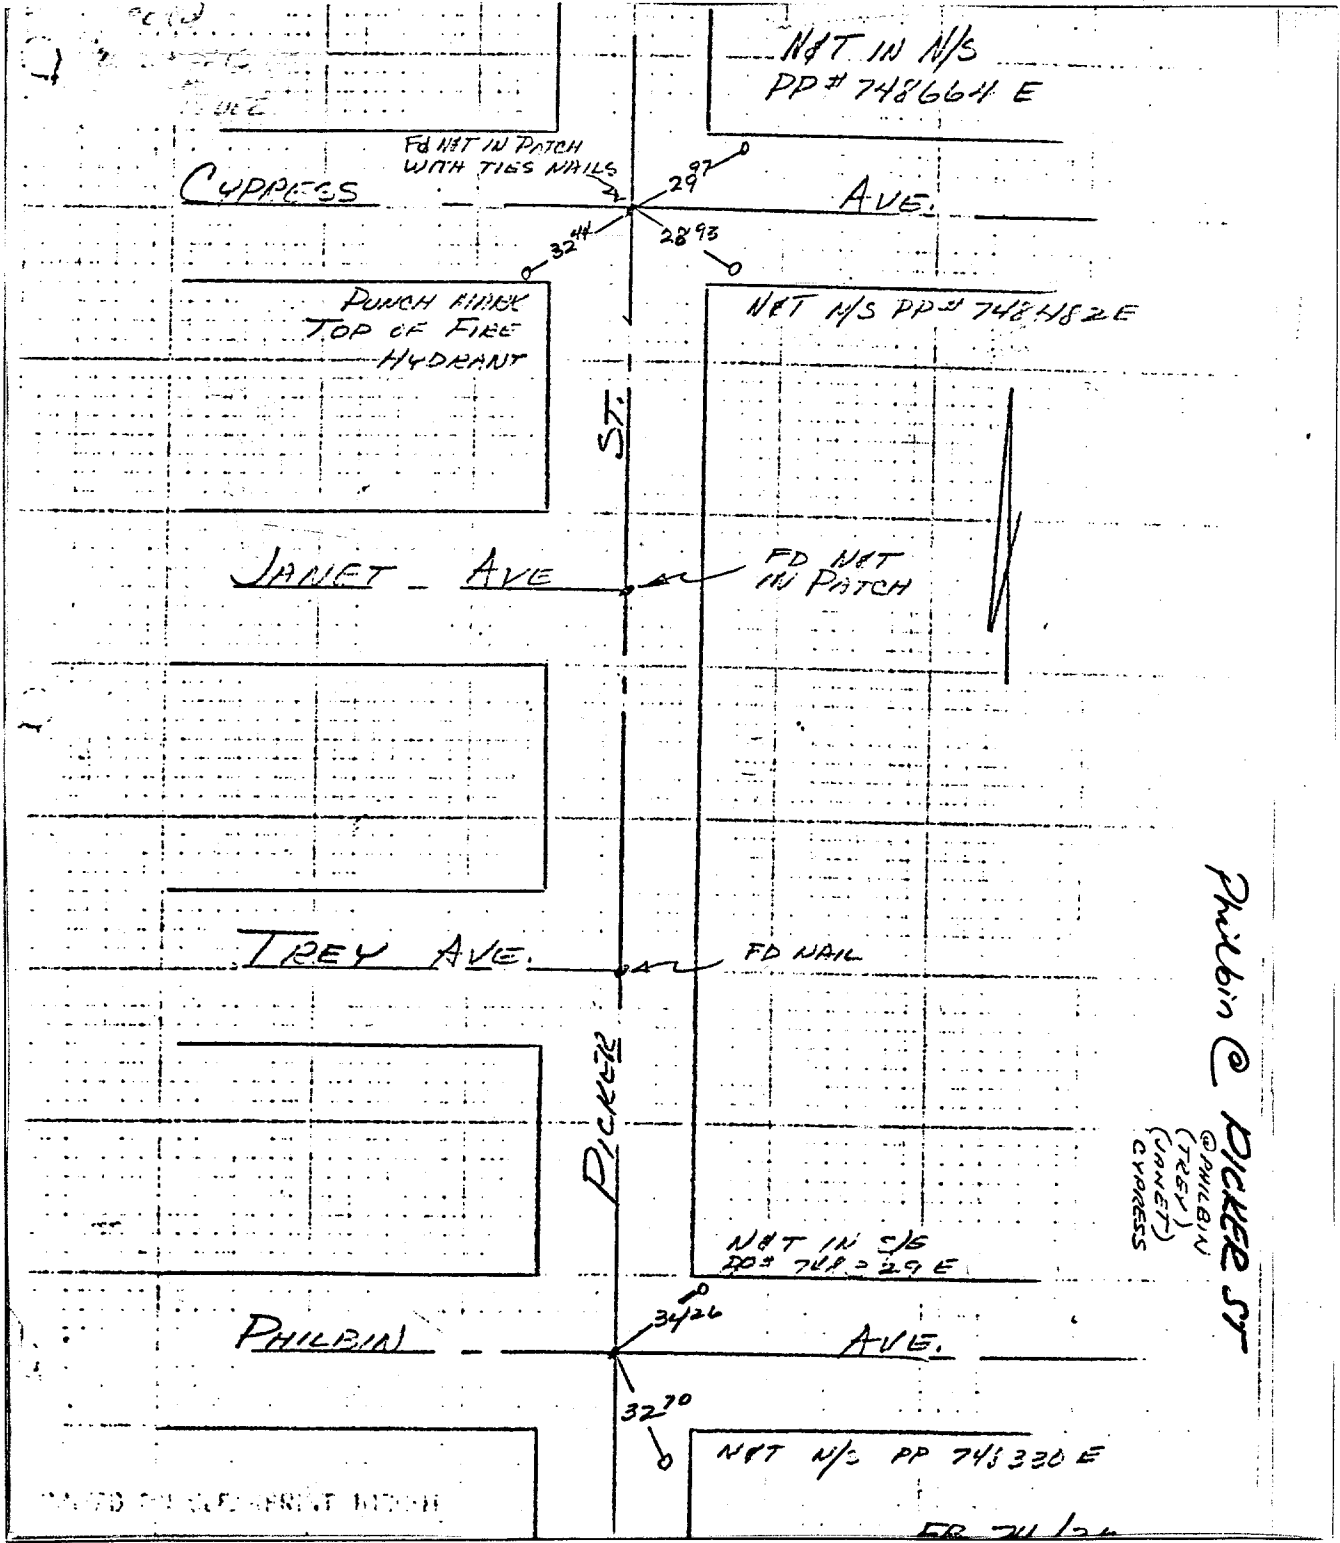

Street: PICKER ST X-Street: CYPRESS AVE  
6462.TIF OFFICIAL USE ONLY

Philbin @ Picker St  
 © PHILBIN  
 (TREY)  
 (JANET)  
 CYPRESS

- ✕ FD. Ramset Nail on T/C
- FD. LD. & TK. on T/C
- FD. "C" Nail on T/C
- Set LD. & TK. on T/C

Scale:  
 Date:  
 Drawn by:  
 W.O.:  
 F.B.:

### CITY OF RIVERSIDE

*These ties are for the purpose of perpetuating the found monumentation. No claim is made as to the relationship of the points or lines shown hereon to true boundary locations.*

Sheet 1 of 1  
 File No.: