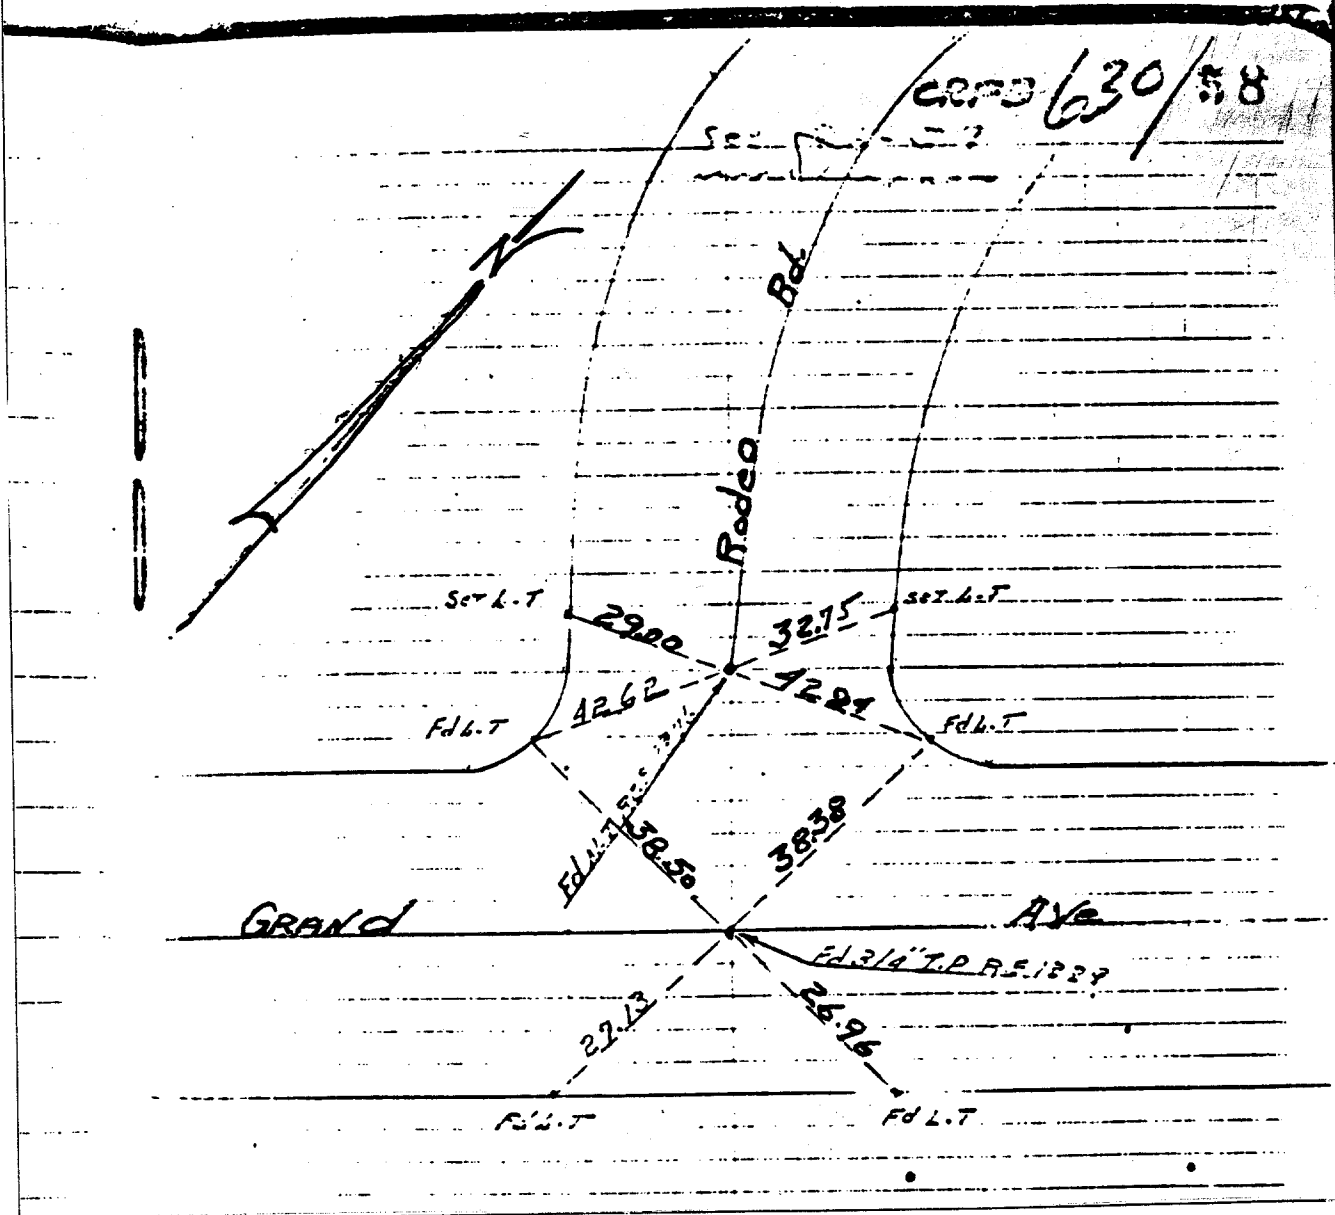

KODEO RD  
@ GRAND

Street: Rodeo Rd.  
6964.TIF

OFFICIAL USE ONLY

X-Street: N/y of GRAND Ave

× FD. Ramset Nail on T/C  
■ FD. "C" Nail on T/C

● FD. LD. & TK. on T/C  
○ Set LD. & TK. on T/C

Scale:  
Date:  
Drawn by:  
W.O.:  
F.B.:

**OFFICIAL TIE PLAT**  
**CITY OF RIVERSIDE**

*These ties are for the purpose of perpetuating the found monumentation. No claim is made as to the relationship of the points or lines shown hereon to true boundary locations.*