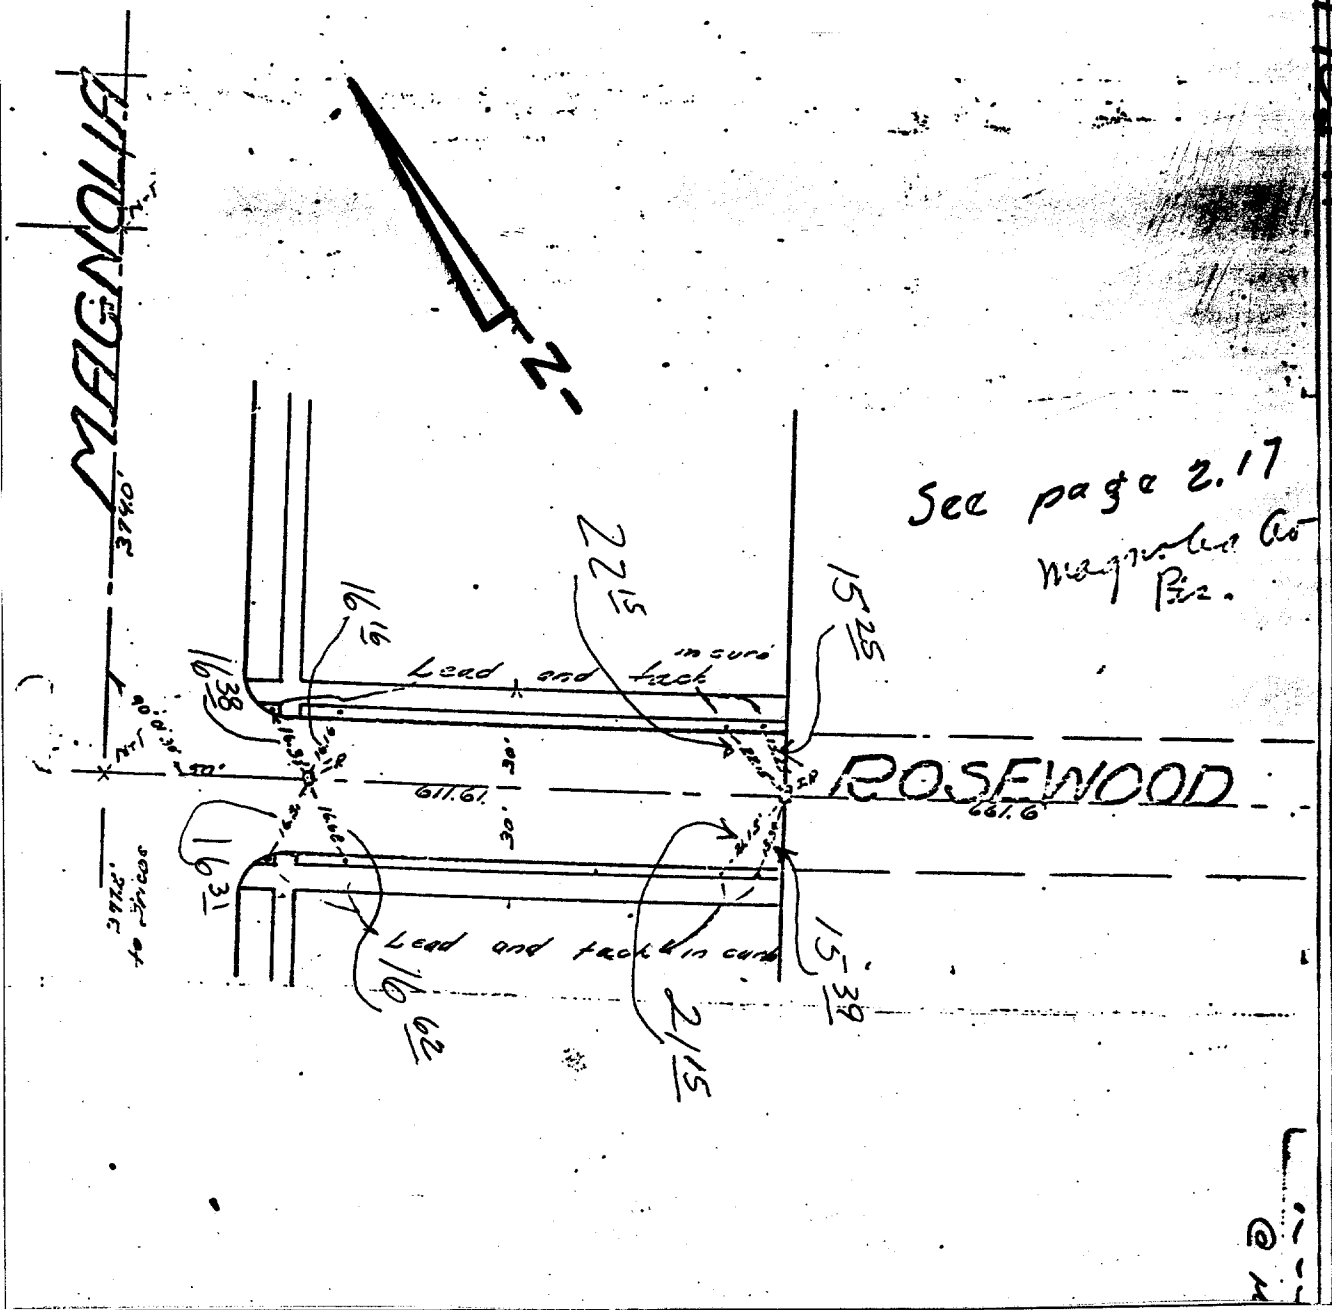

Street: Rosewood

699051E

X-Street: The Body - Ely of Magnolia Ave
OFFICIAL USE ONLY

ROSEWOOD

- ✕ FD. Ramset Nail on T/C
- FD. LD. & TK. on T/C
- FD. "C" Nail on T/C
- Set LD. & TK. on T/C

OFFICIAL TIE PLAT
CITY OF RIVERSIDE

These ties are for the purpose of perpetuating the found monumentation. No claim is made as to the relationship of the points or lines shown hereon to true boundary locations.

Scale:
Date:
Drawn by:
W.O.:
F.B.: