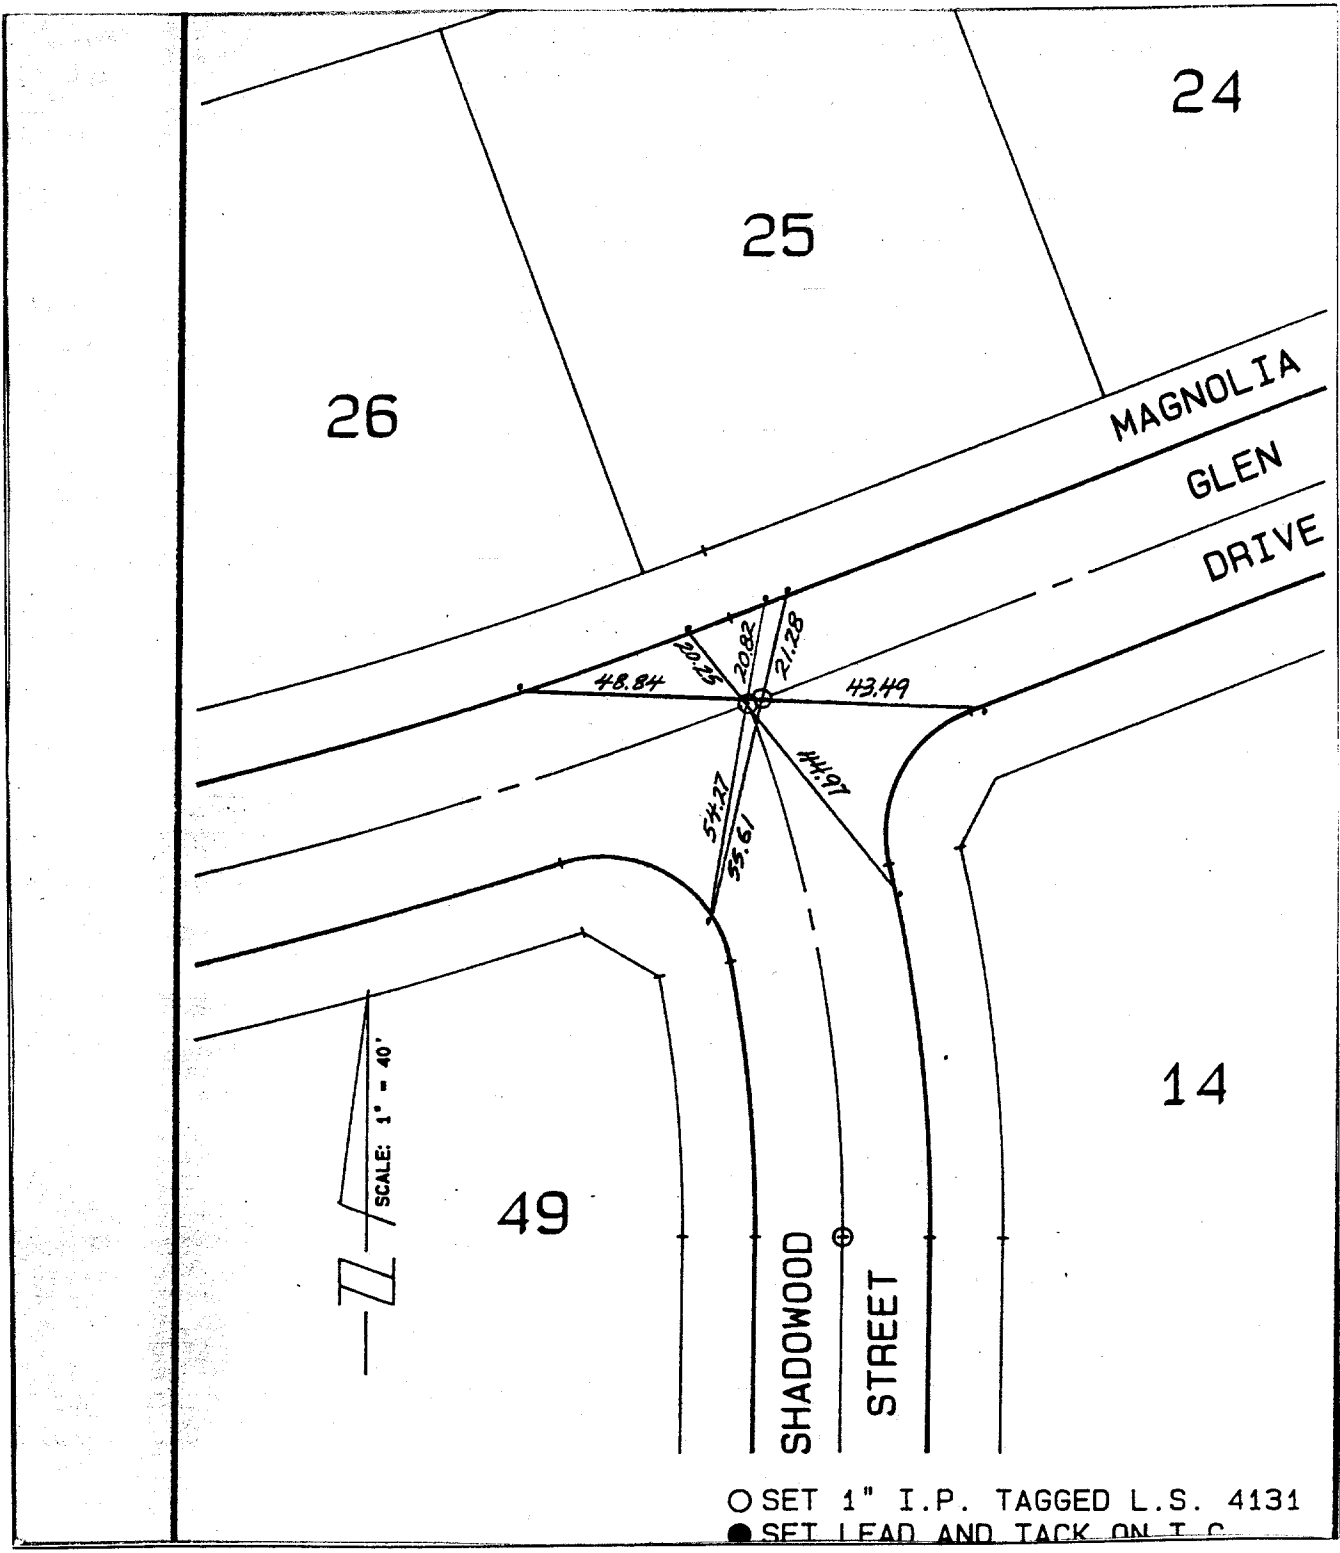

Street: SHADOWOOD STREET 7227, T/I/E Sly X-Street: MAGNOLIA GLEN DRIVE
 OFFICIAL USE ONLY

○ SET 1" I.P. TAGGED L.S. 4131
 ● SET LEAD AND TACK ON T.C.

- × FD. Ramset Nail on T/C
- FD. LD. & TK. on T/C
- FD. "C" Nail on T/C
- Set LD. & TK. on T/C

Scale:
 Date:
 Drawn by:
 W.O.:
 F.B.:

OFFICIAL TIE PLAT
CITY OF RIVERSIDE

These ties are for the purpose of perpetuating the found monumentation. No claim is made as to the relationship of the points or lines shown hereon to true boundary locations.