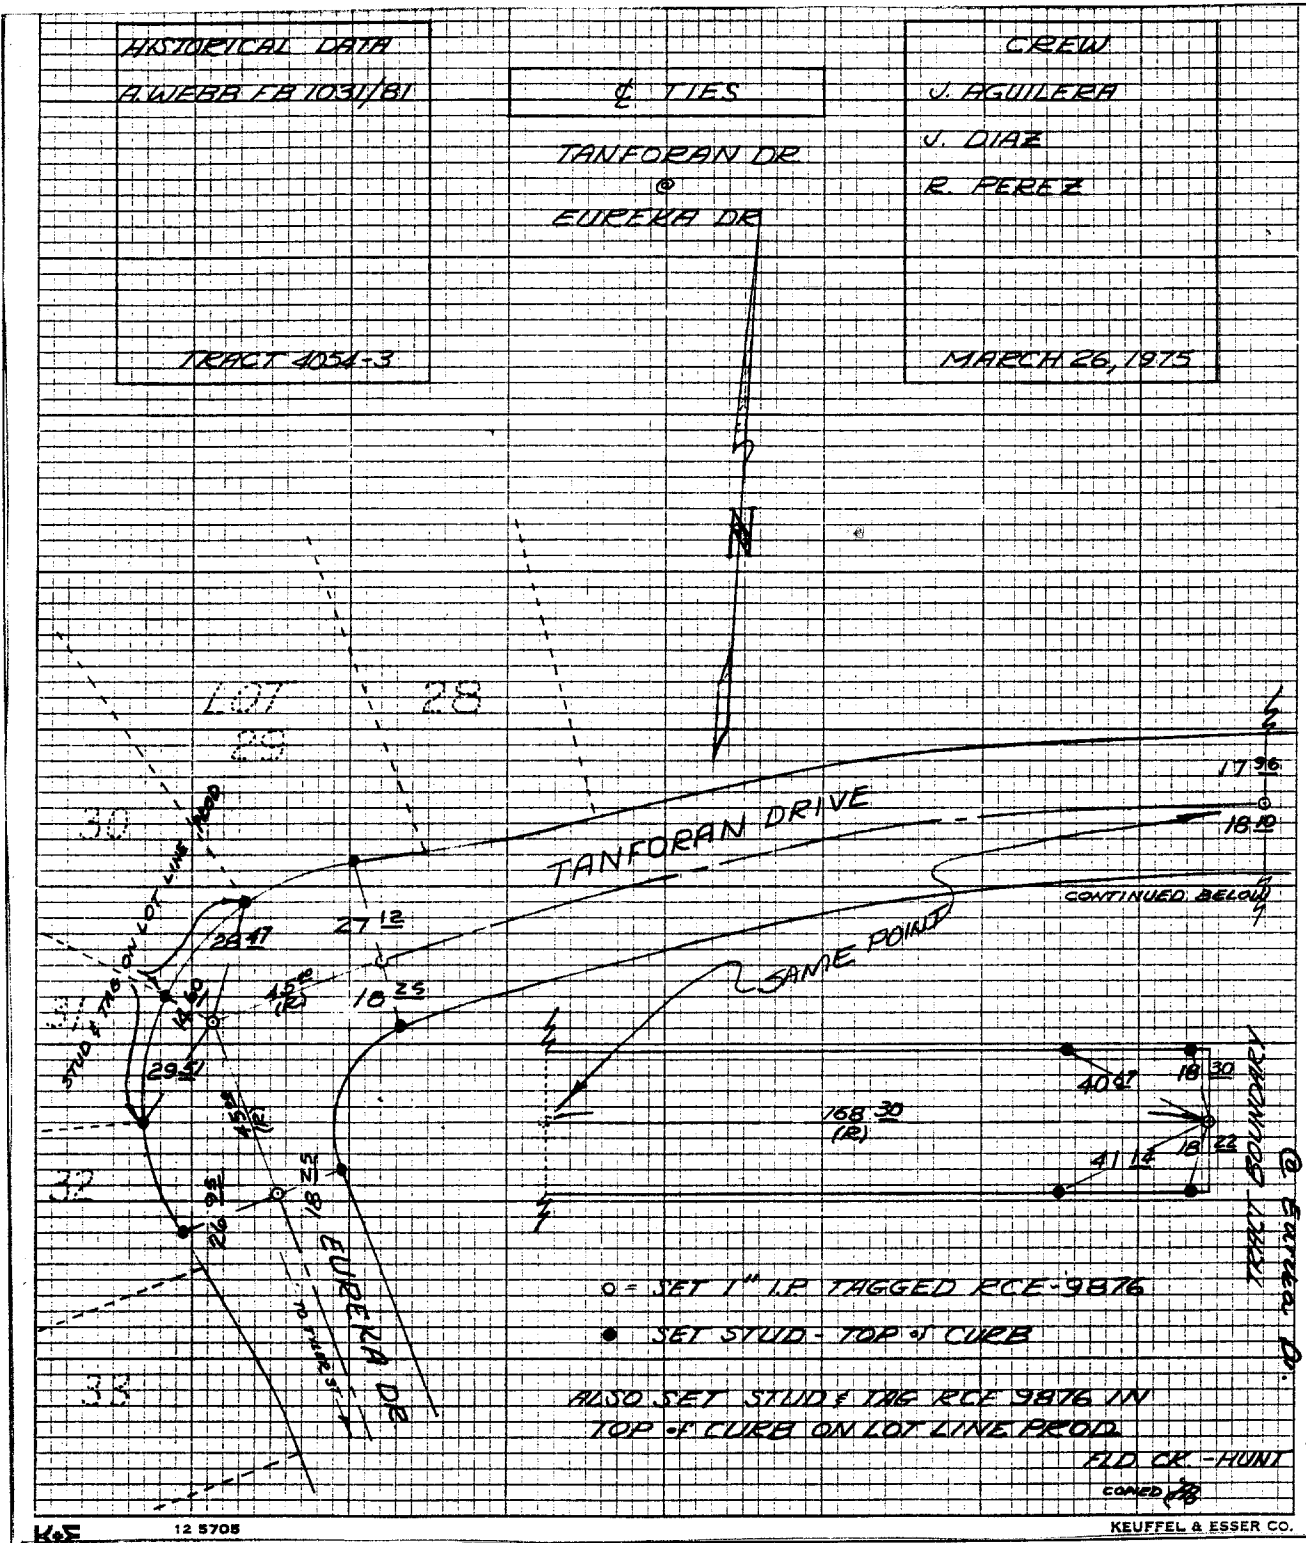

Street: **TANFORAN DR.**
7680. TIF
 X-Street: **EUREKA DRIVE**
 OFFICIAL USE ONLY

Scale:
 Date:
 Drawn by:
 W.O.:
 F.B.:

OFFICIAL TIE PLAT

CITY OF RIVERSIDE

These ties are for the purpose of perpetuating the found monumentation. No claim is made as to the relationship of the points or lines shown hereon to true boundary locations.

Sheet 1 of 1
 File No.: