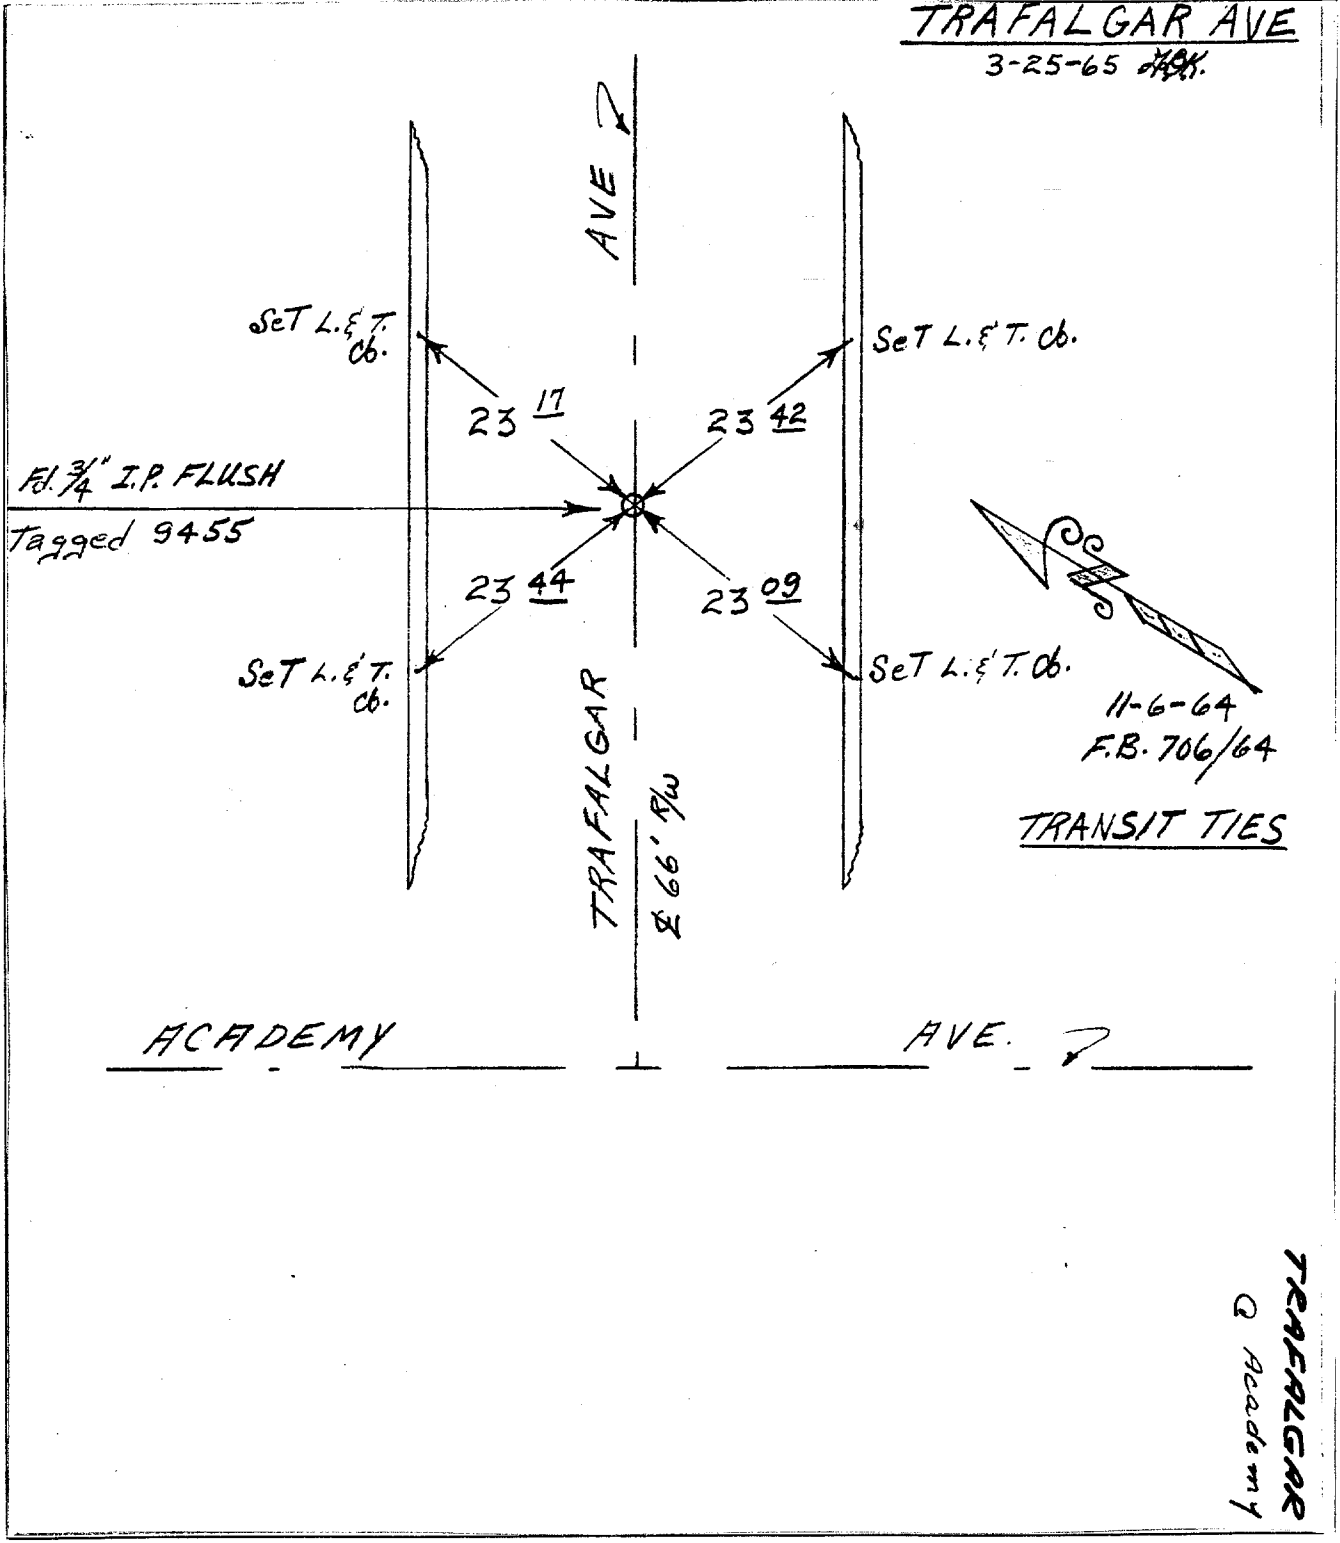

TRAFALGAR AVE

3-25-65 ~~AKK.~~

Street: TRAFALGAR AVE
 7822.71F
 X-Street: ACADEMY AVE
 OFFICIAL USE ONLY

- ✕ FD. Ramset Nail on T/C
- FD. LD. & TK. on T/C
- FD. "C" Nail on T/C
- Set LD. & TK. on T/C

Scale:
 Date: 3-25-65
 Drawn by:
 W.O.:
 F.B.:

OFFICIAL TIE PLAT
 CITY OF RIVERSIDE

These ties are for the purpose of perpetuating the found monumentation. No claim is made as to the relationship of the points or lines shown hereon to true boundary locations.