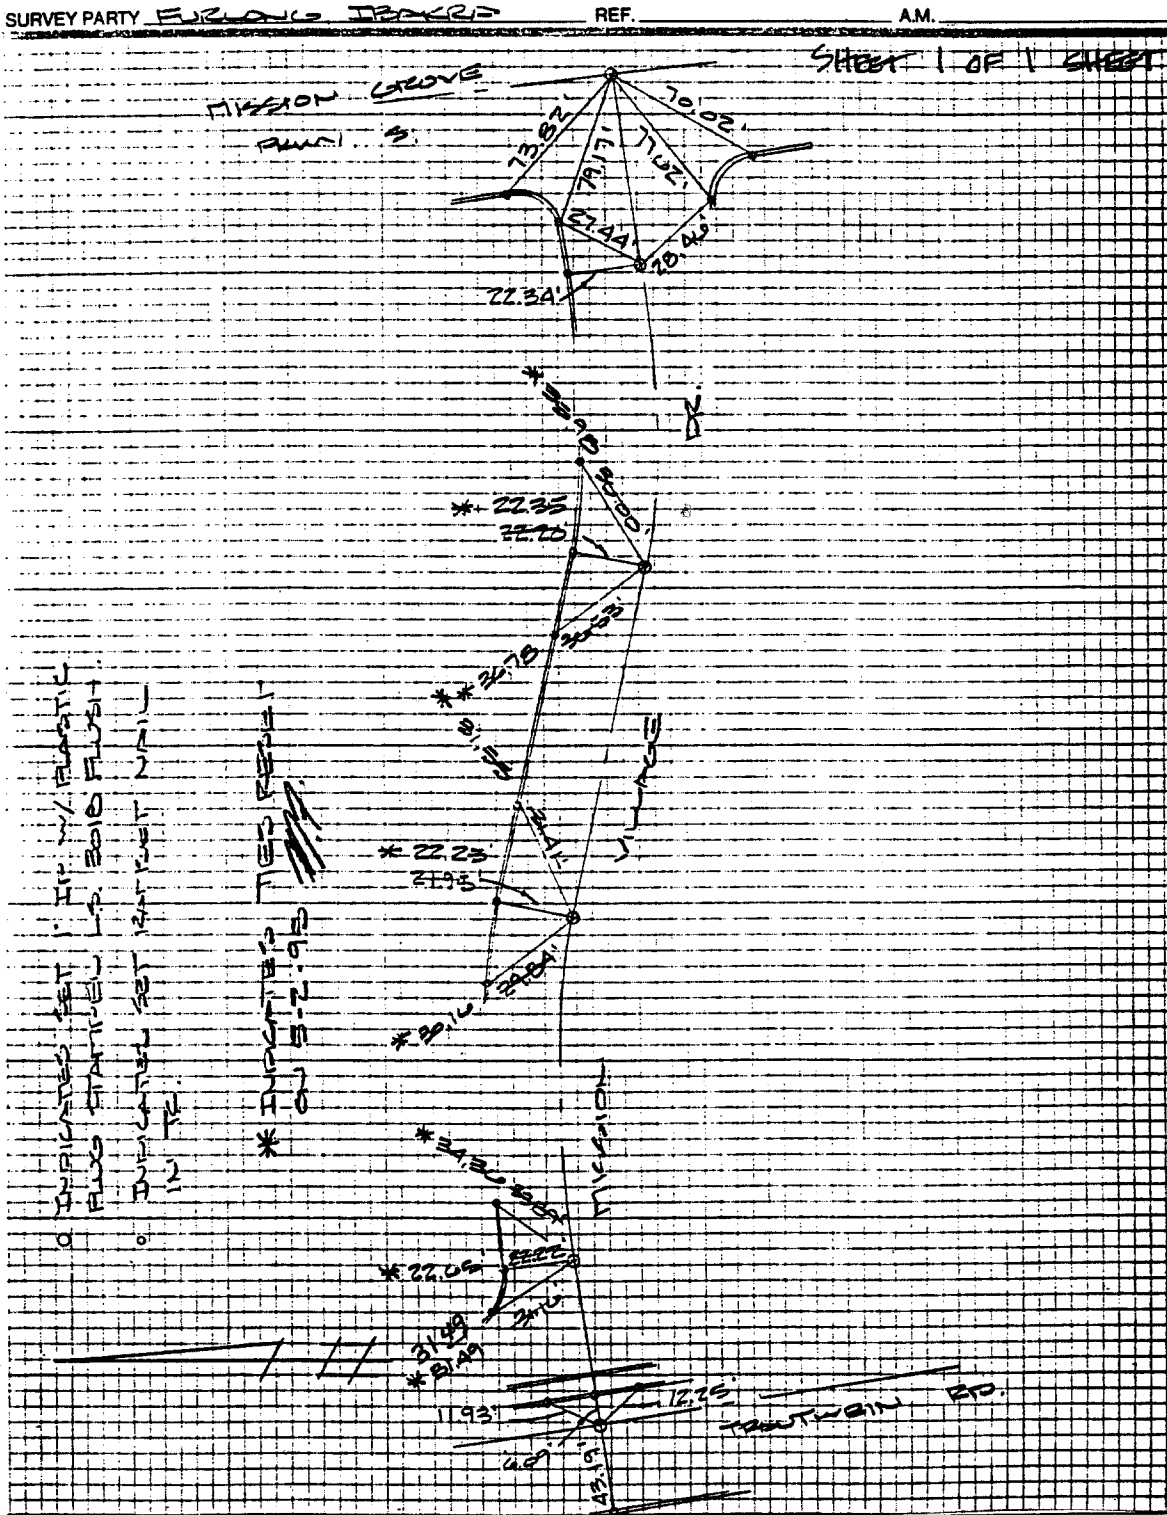

Street: TRAUTWEIN ROAD
7842, T/F
 X-Street: MISSION VILLAGE DR.
 OFFICIAL USE ONLY

J.F. DAVIDSON ASSOC.
 FURLONG I BARRA
 PARCEL MAP 26320
 SURVEY NOTES
 TRAUTWEIN RD @ MISSION VILLAGE

- ✕ FD. Ramset Nail on T/C
- FD. LD. & TK. on T/C
- FD. "C" Nail on T/C
- Set LD. & TK. on T/C

Scale:
 Date: 10/23/92
 Drawn by:
 W.O.: 11101
 F.B.: 11101/269

OFFICIAL TIE PLAT
 CITY OF RIVERSIDE

These ties are for the purpose of perpetuating the found monumentation. No claim is made as to the relationship of the points or lines shown hereon to true boundary locations.