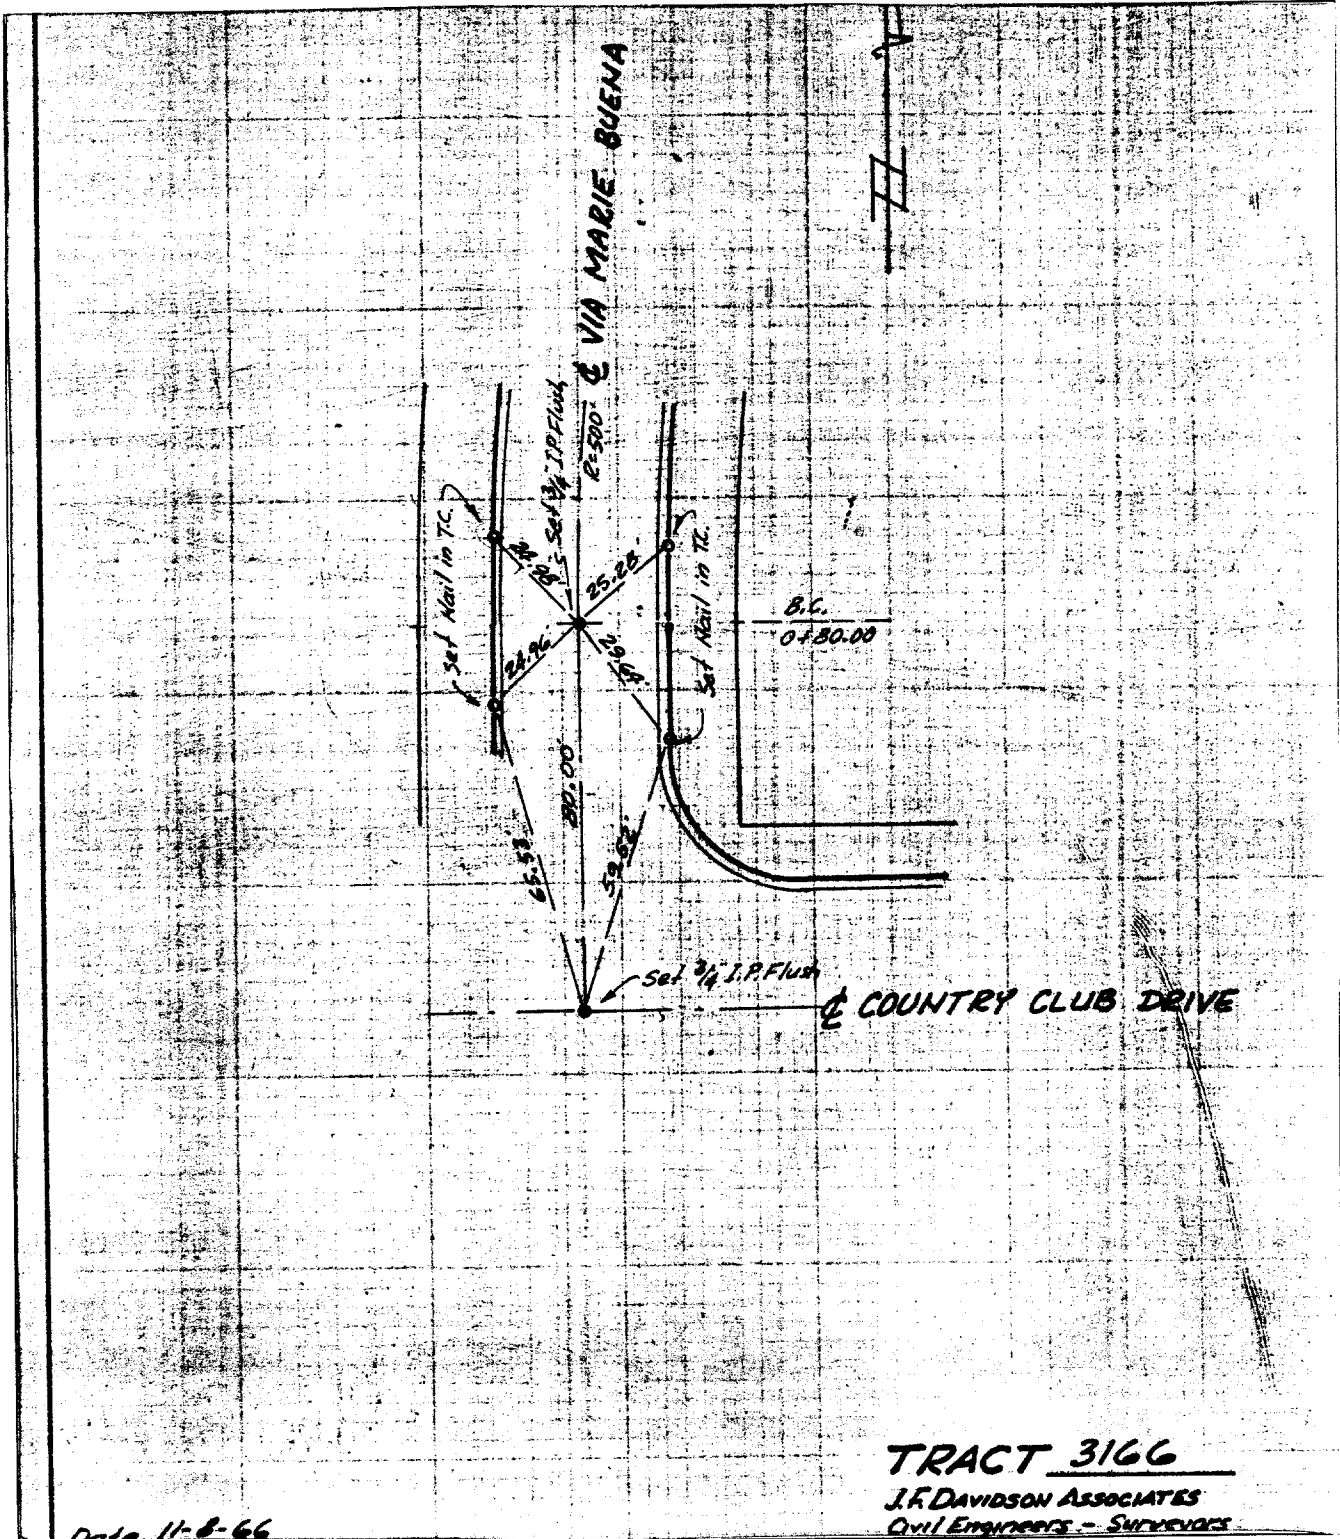

Street: VIA MARIE BUENA  
819 TIF

X-Street: OFFICIAL USE ONLY

COUNTRY CLUB DR.

Date 11-8-66

- ✕ FD. Ramset Nail on T/C
- FD. LD. & TK. on T/C
- FD. "C" Nail on T/C
- Set LD. & TK. on T/C

Scale:  
Date:  
Drawn by:  
W.O.:  
F.B.:

# OFFICIAL TIE PLAT

## CITY OF RIVERSIDE

*These ties are for the purpose of perpetuating the found monumentation. No claim is made as to the relationship of the points or lines shown hereon to true boundary locations.*

Sheet 1 of 1  
File No.: