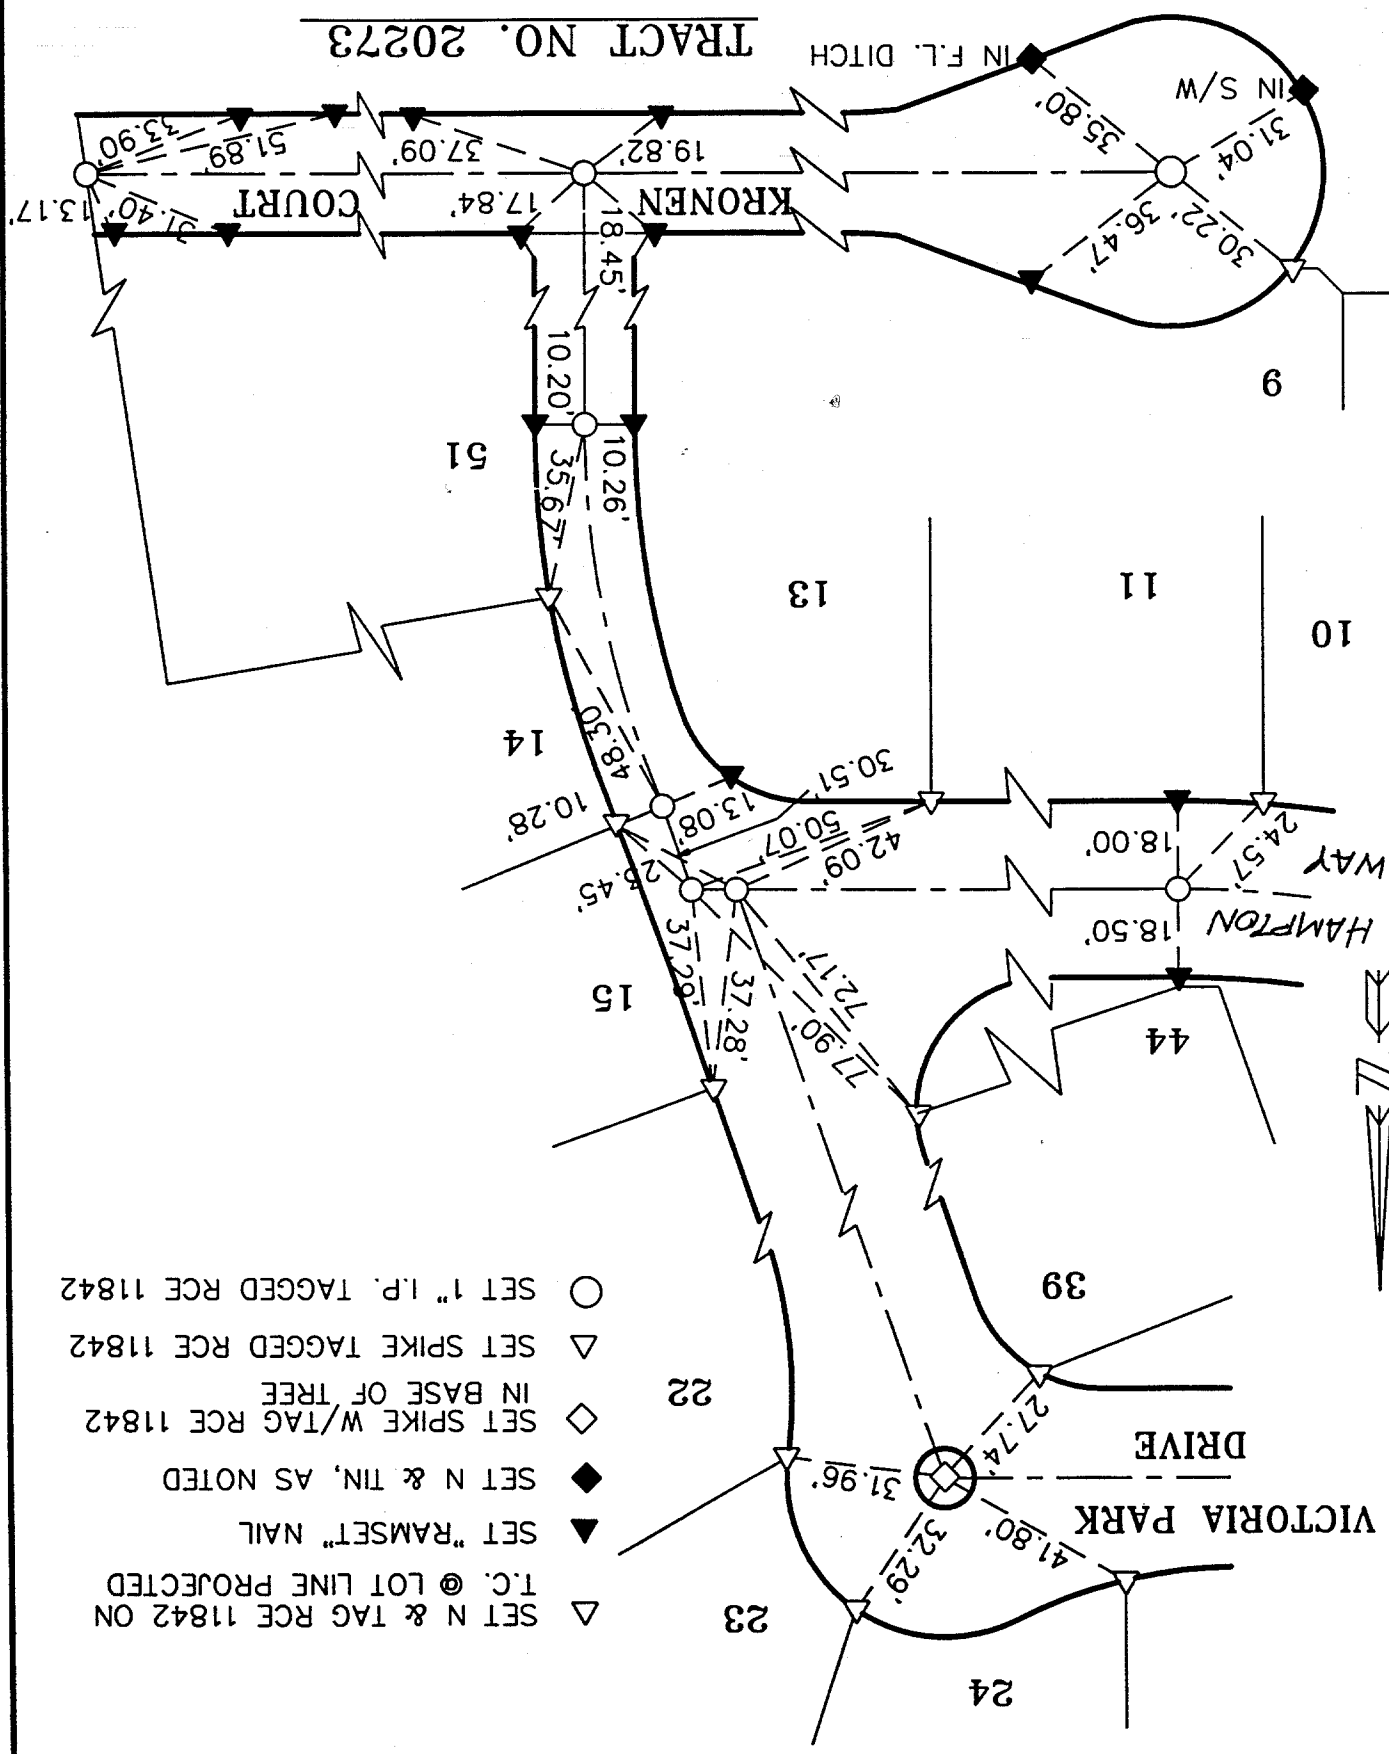

8223.71E
 VICTORIA PARK DR ~ HAMPTON WY ~ KRONEN CT.

- SET 1" I.P. TAGGED RCE 11842
- △ SET SPIKE TAGGED RCE 11842
- ◇ SET SPIKE W/TAG RCE 11842
- ◆ SET N & TIN, AS NOTED
- ▲ SET "RAMSET" NAIL
- ▽ SET N & TAG RCE 11842 ON T.C. @ LOT LINE PROJECTED

VICTORIA PARK ~ HAMPTON WY ~ KRONEN CT