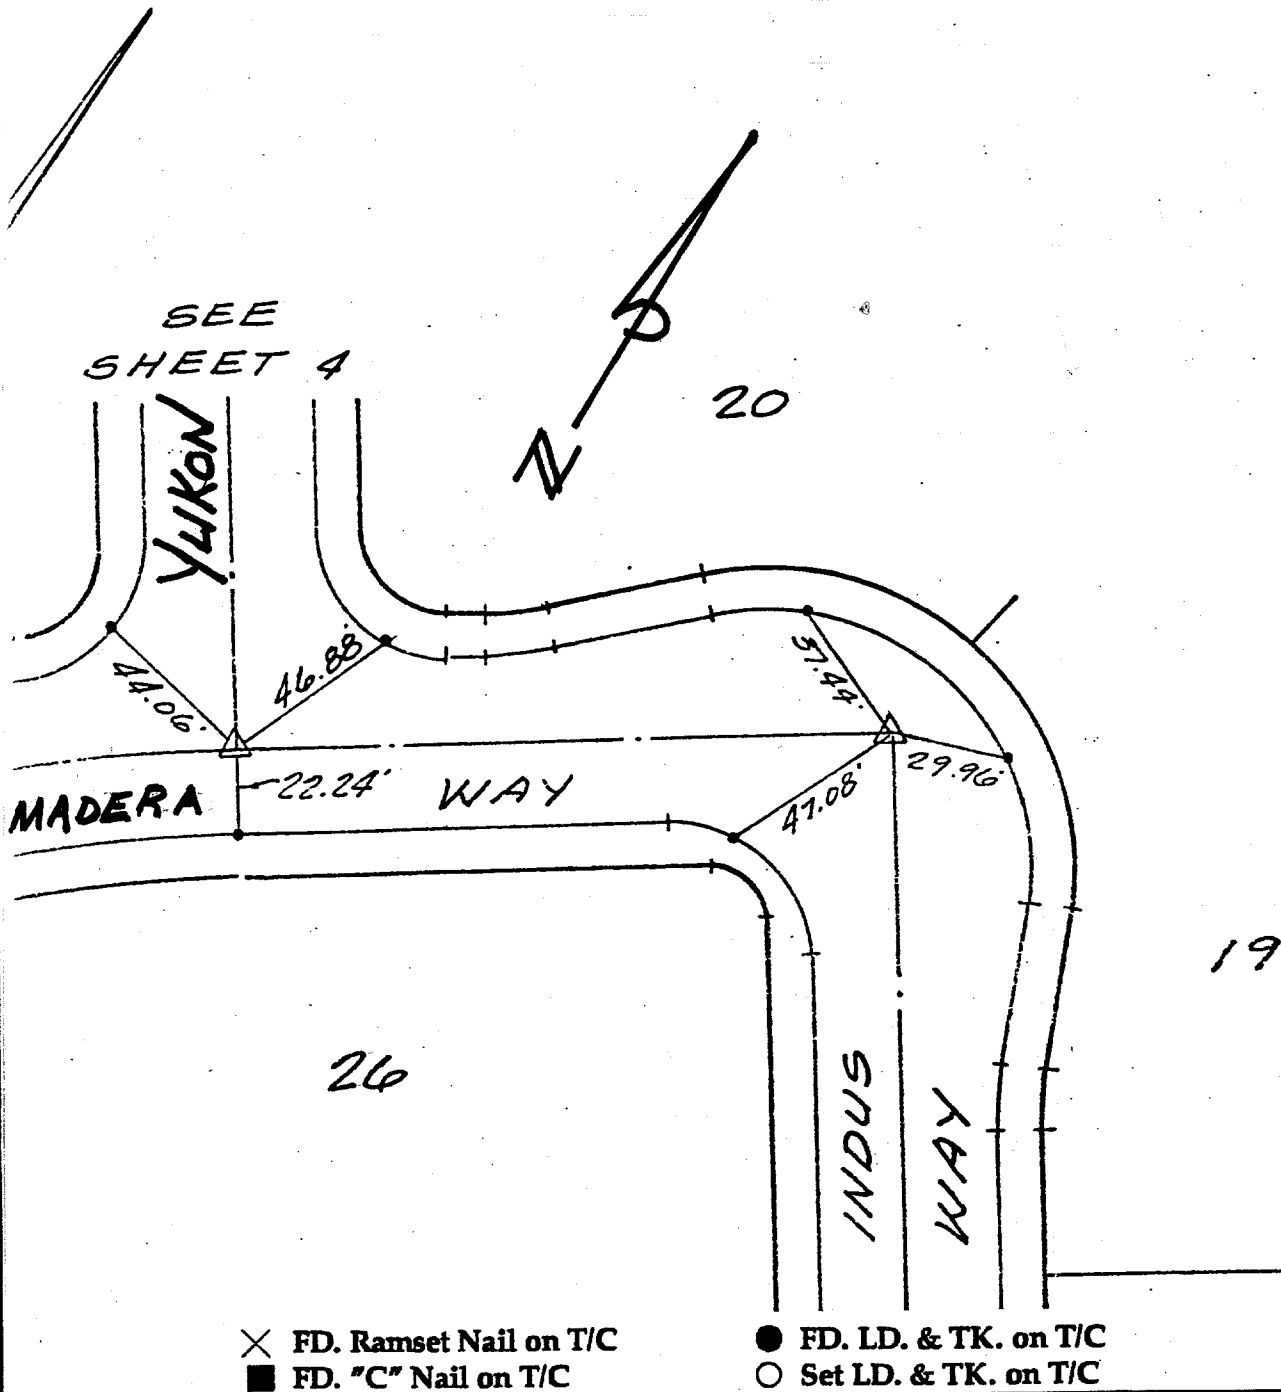

Parcel Map 14678

IGH E. HALDERMAN  
E 8793

Street: INDUS WY  
8380.71E

X-Street: MADERA WY  
OFFICIAL USE ONLY

Scale:  
Date:  
Drawn by:  
W.O.:  
F.B.:

**OFFICIAL TIE PLAT**  
CITY OF RIVERSIDE

*These ties are for the purpose of perpetuating the found monumentation. No claim is made as to the relationship of the points or lines shown hereon to true boundary locations.*