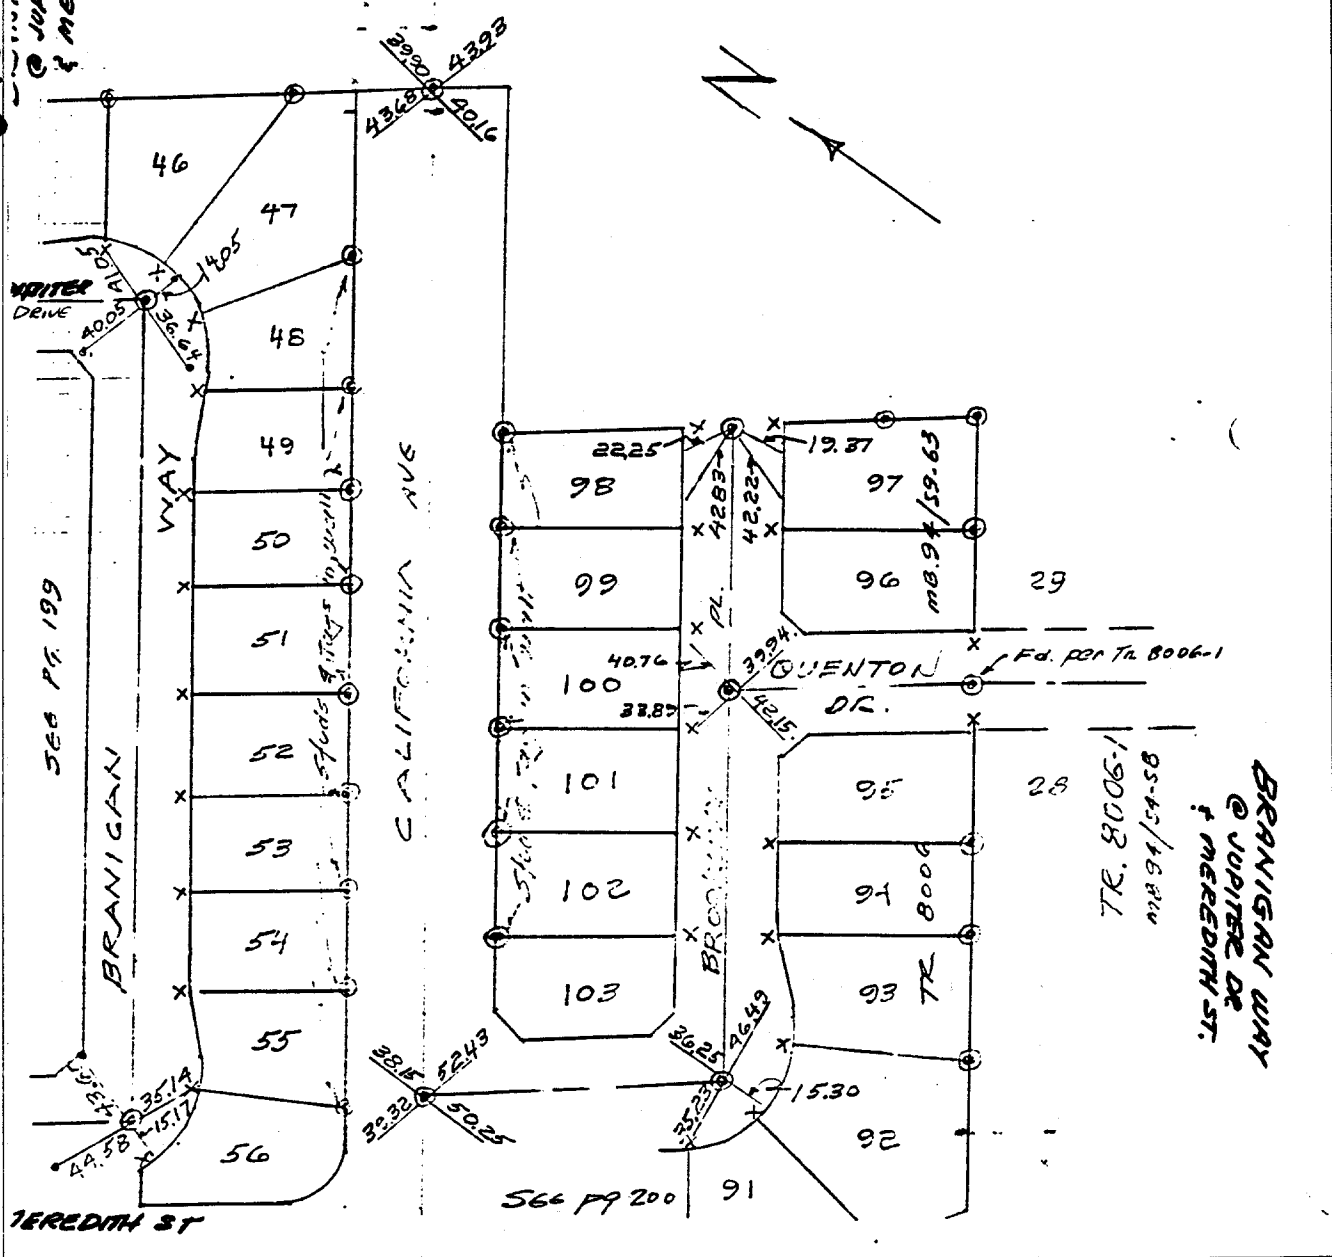

Street: BRANIGAN WAY

OFFICIAL USE ONLY

X-Street: JUPITER & MEREDITH

842.T.F

JUPITER DR
& MEREDITH ST

TYLER AVE

LEGEND

- ⊙ = SET 1" I.P. TAGGED RCG 9876, FLUSH UNLESS NOTED.
- X = SET STAGL PIN TAGGED RCG 9876, FLUSH IN TOP OF CURB

- ✕ FD. Ramset Nail on T/C
- FD. LD. & TK. on T/C
- FD. "C" Nail on T/C
- Set LD. & TK. on T/C

BRANIGAN WAY
@ JUPITER DR
& MEREDITH ST.

Scale:
Date:
Drawn by:
W.O.:
F.B.:

OFFICIAL TIE PLAT

CITY OF RIVERSIDE

These ties are for the purpose of perpetuating the found monumentation. No claim is made as to the relationship of the points or lines shown hereon to true boundary locations.

Sheet 1 of 1
File No.: