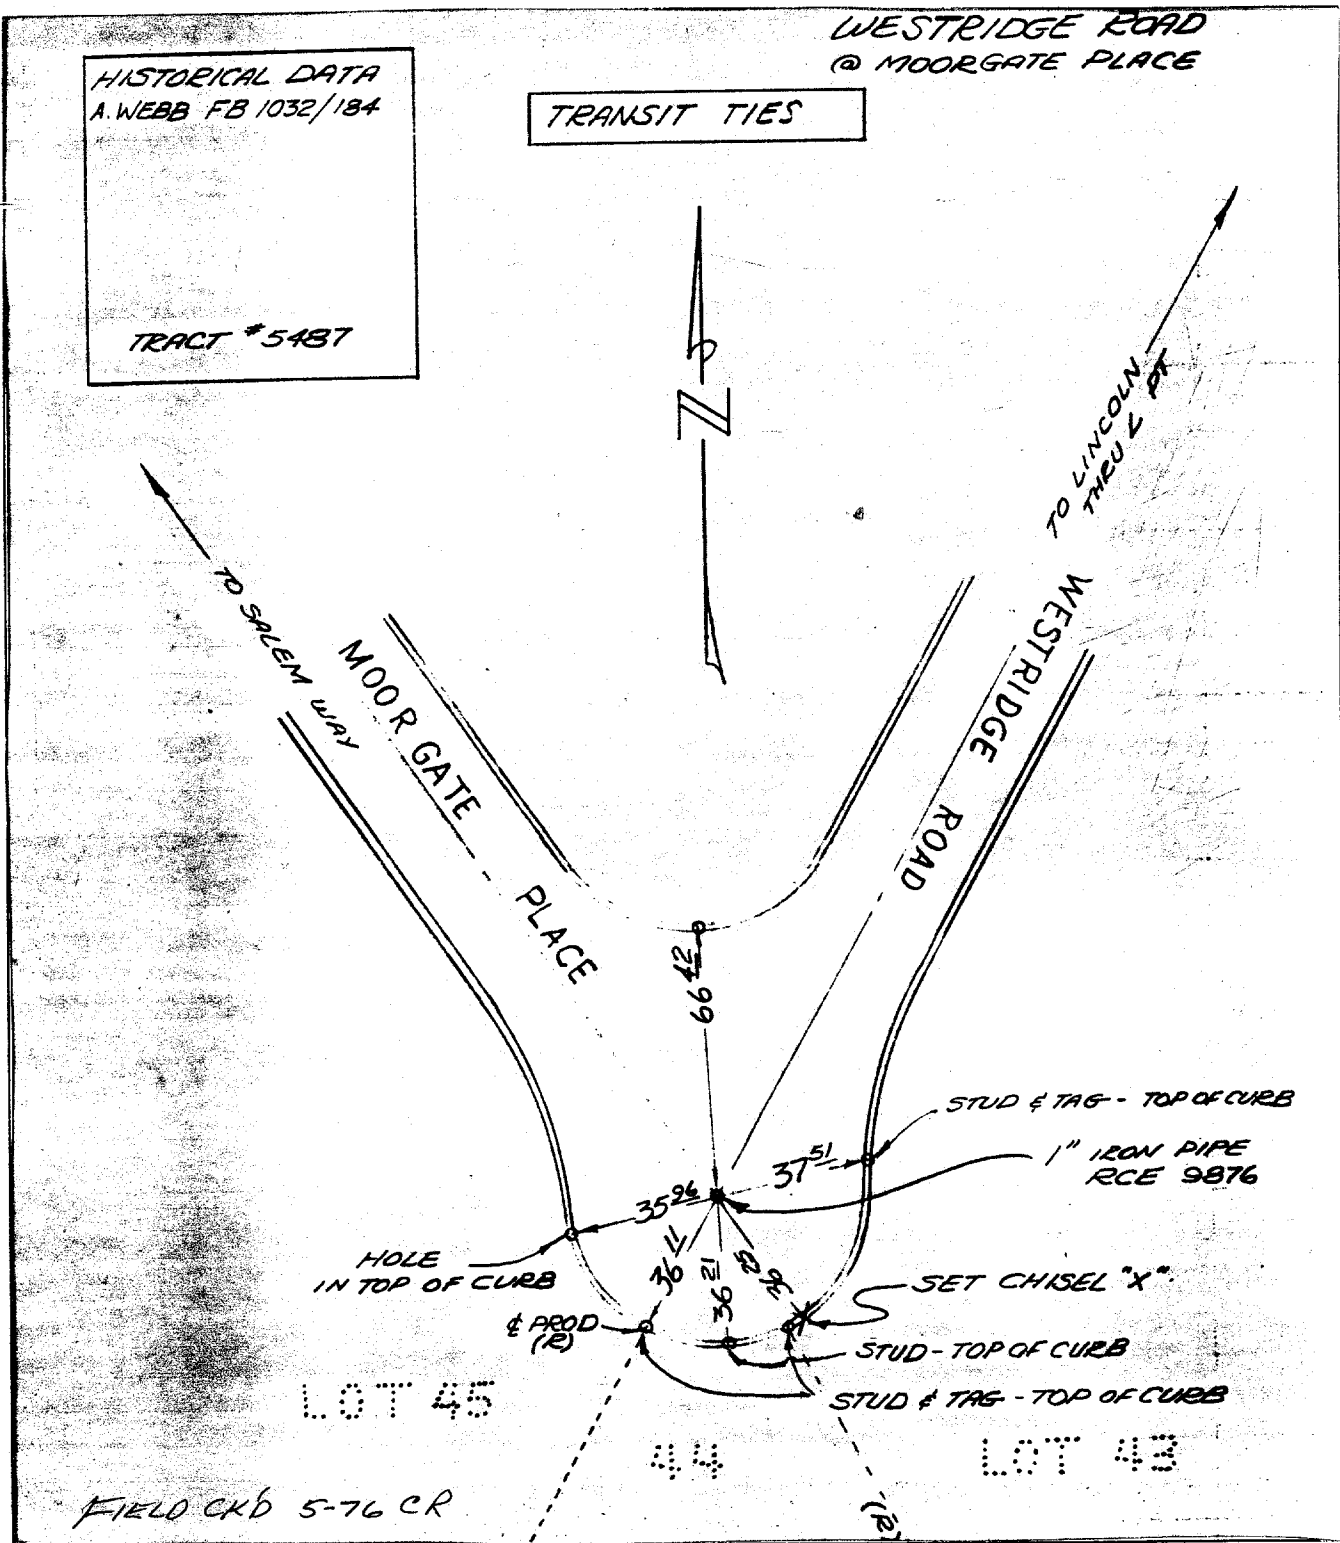

Street: WESTRIDGE ROAD  
9714 TIF  
 X-Street: MOORGATE PLACE  
 OFFICIAL USE ONLY

HISTORICAL DATA  
 A. WEBB FB 1032/184

TRANSIT TIES

TRACT # 5487

WESTRIDGE ROAD  
 @ MOORGATE PLACE

- ✕ FD. Ramset Nail on T/C
- FD. "C" Nail on T/C

- FD. LD. & TK. on T/C
- Set LD. & TK. on T/C

Scale:  
 Date:  
 Drawn by:  
 W.O.:  
 F.B.:

## OFFICIAL TIE PLAT

### CITY OF RIVERSIDE

*These ties are for the purpose of perpetuating the found monumentation. No claim is made as to the relationship of the points or lines shown hereon to true boundary locations.*

Sheet 1 of 1  
 File No.: