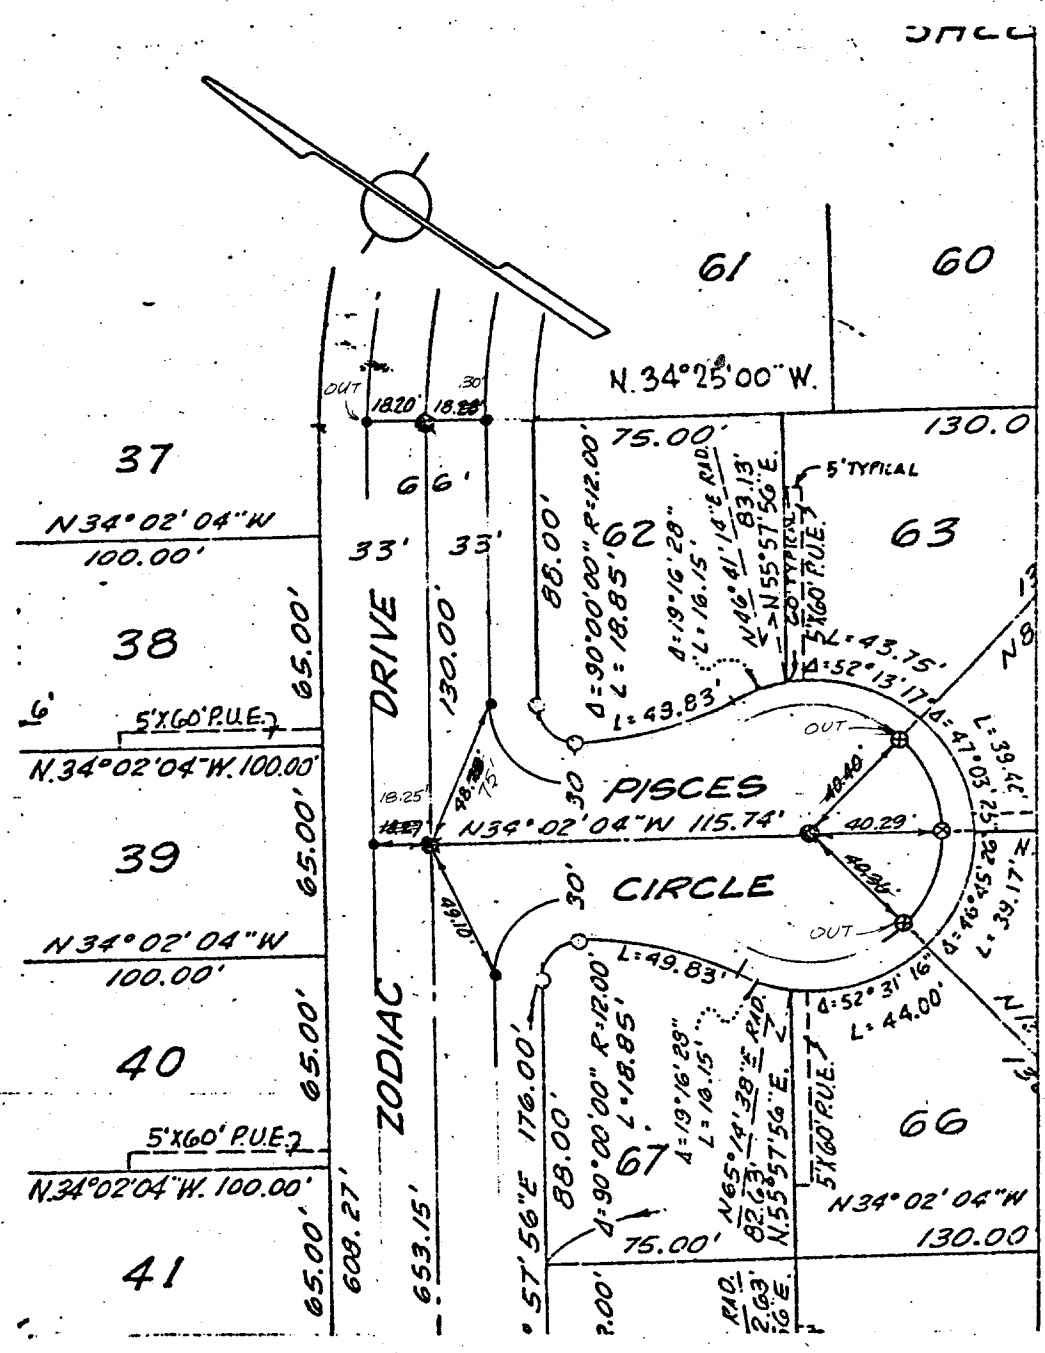

9350 FILE

Street: ZODIAC DR

OFFICIAL USE ONLY

X-Street: PISCES CIRCLE

© Pisces Circle

- ✕ FD. Ramset Nail on T/C
- FD. LD. & TK. on T/C
- FD. "C" Nail on T/C
- Set LD. & TK. on T/C

Scale:  
 Date:  
 Drawn by:  
 W.O.:  
 F.B.:

## OFFICIAL TIE PLAT

### CITY OF RIVERSIDE

*These ties are for the purpose of perpetuating the found monumentation. No claim is made as to the relationship of the points or lines shown hereon to true boundary locations.*

Sheet 1 of 1  
 File No.: