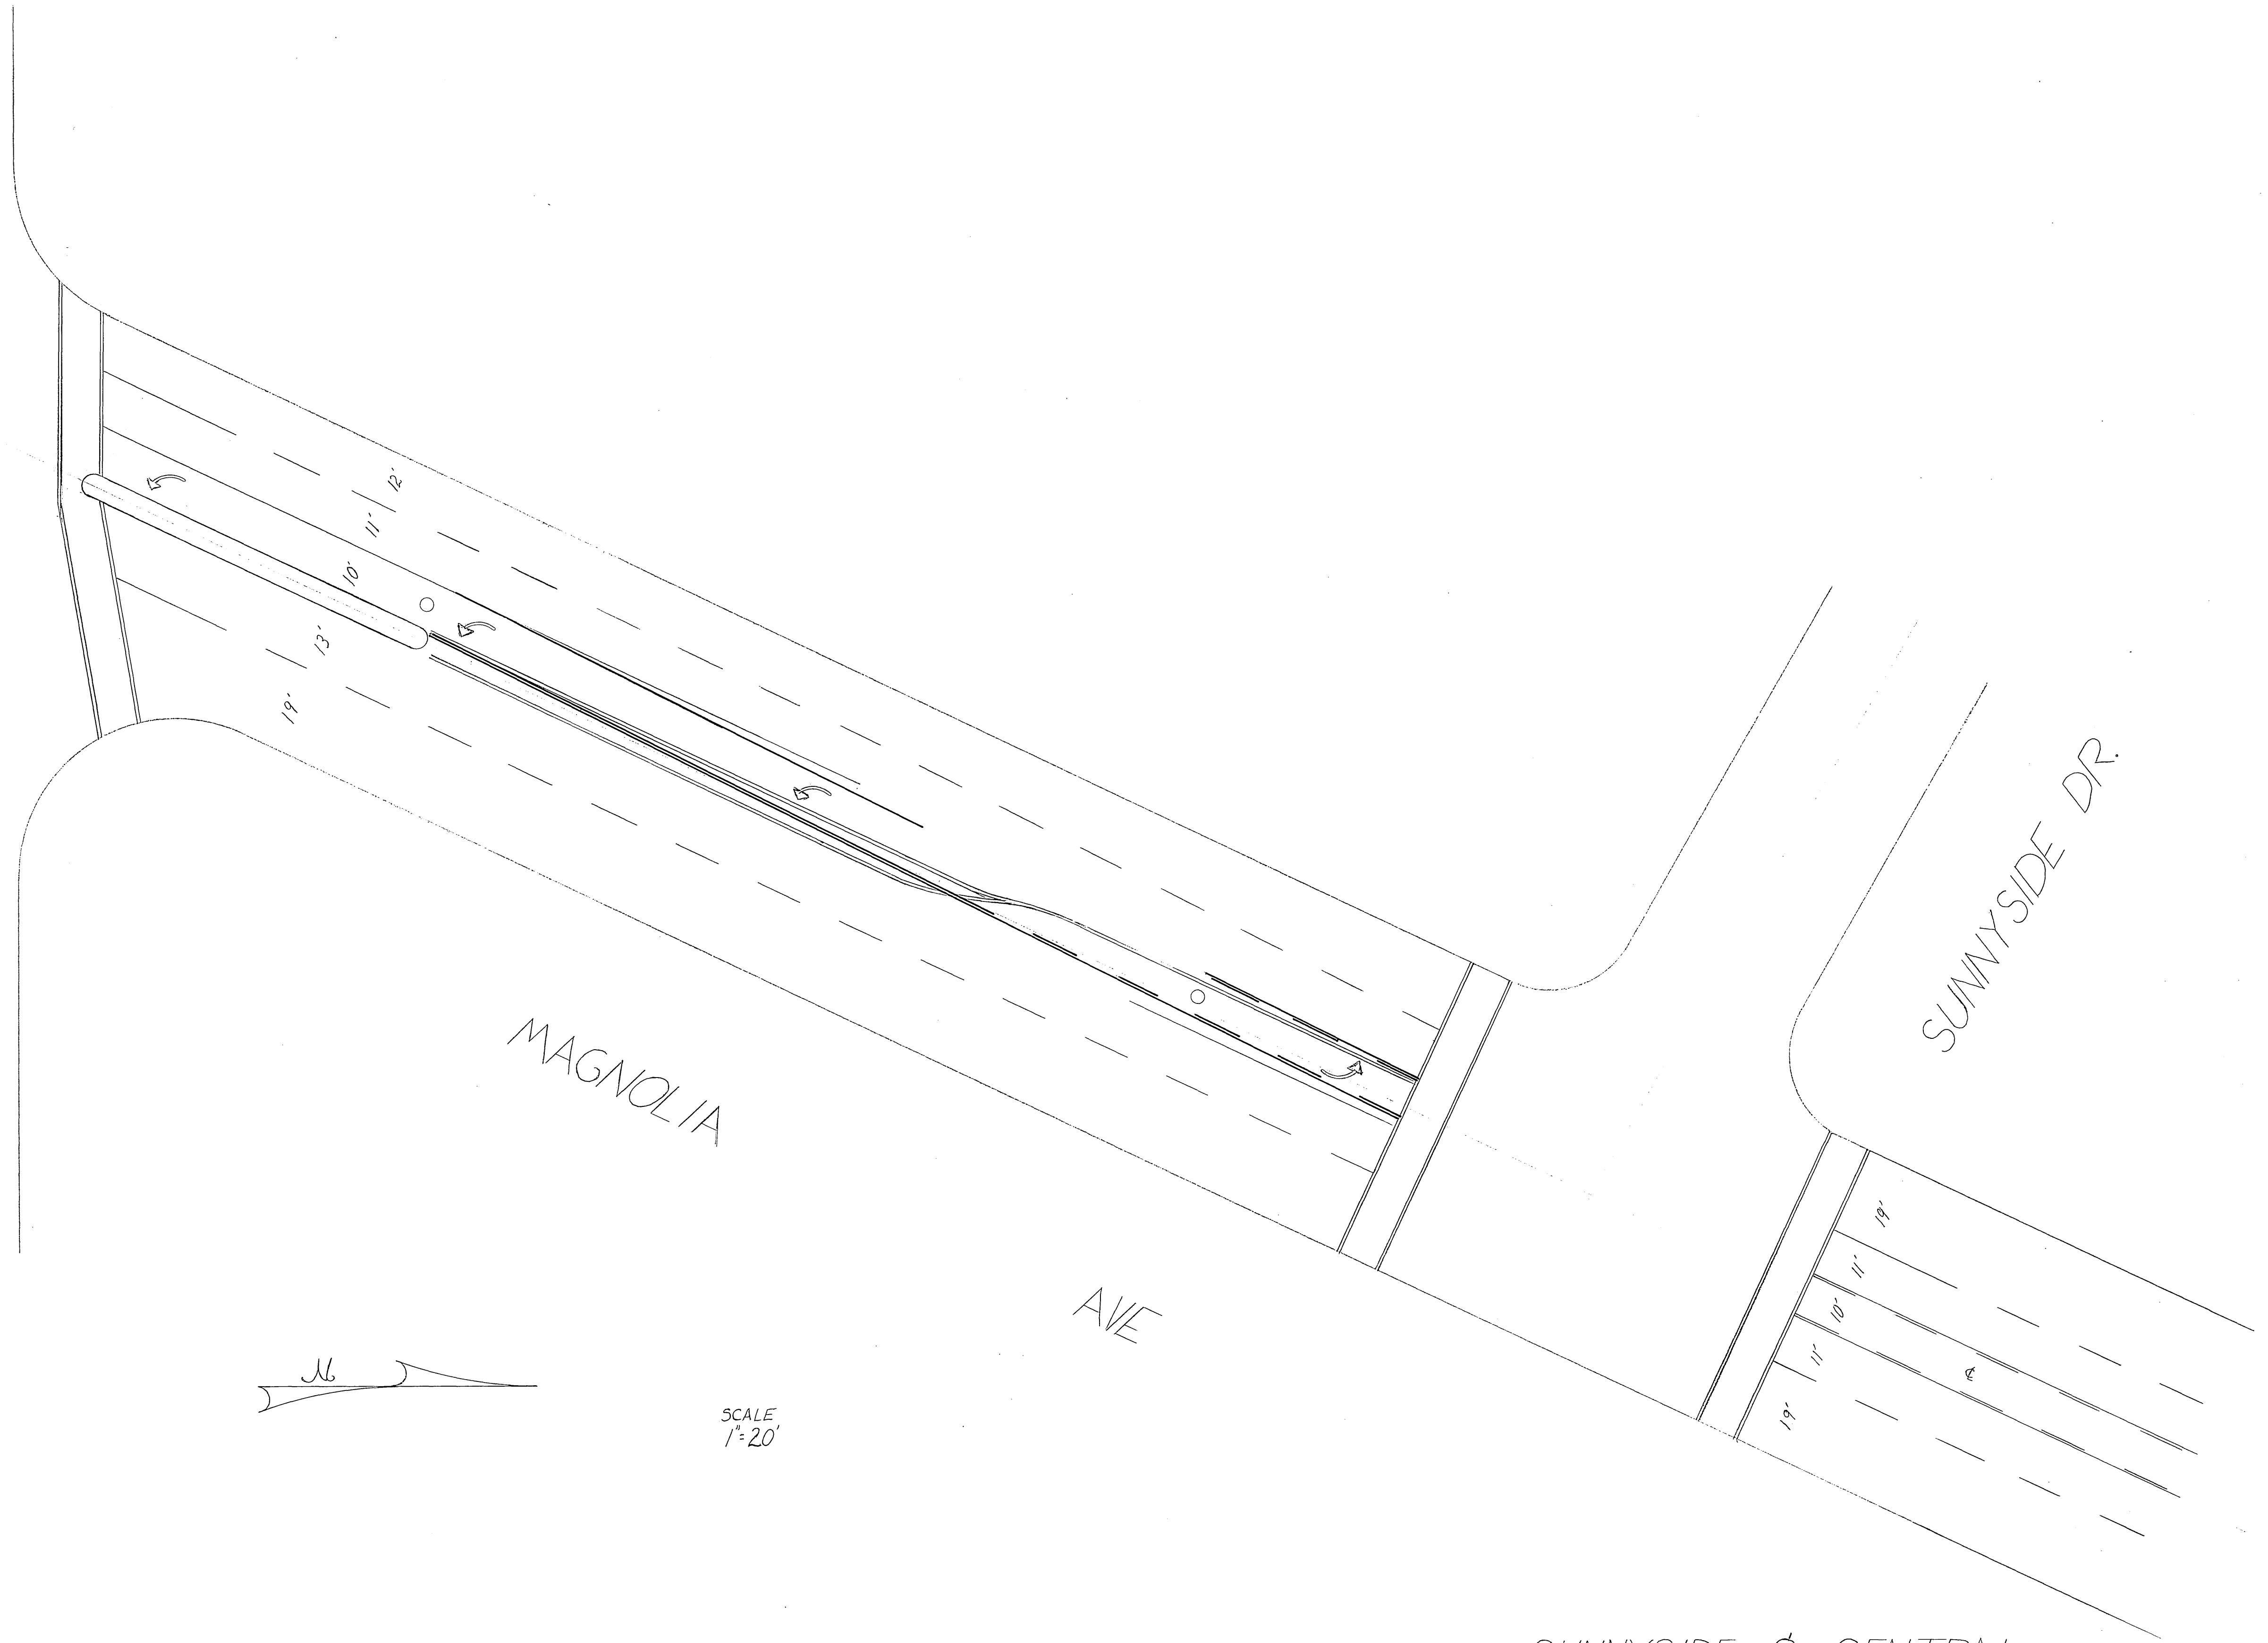

CENTRAL AVE

MAGNOLIA

AVE

SUNNYSIDE DR.

SCALE
1"=20'

SUNNYSIDE & CENTRAL
AT MAGNOLIA
EXTEND LEFT TURN LANE
DRAWN BY: Greg Juarez
DATE: 82

XL-43