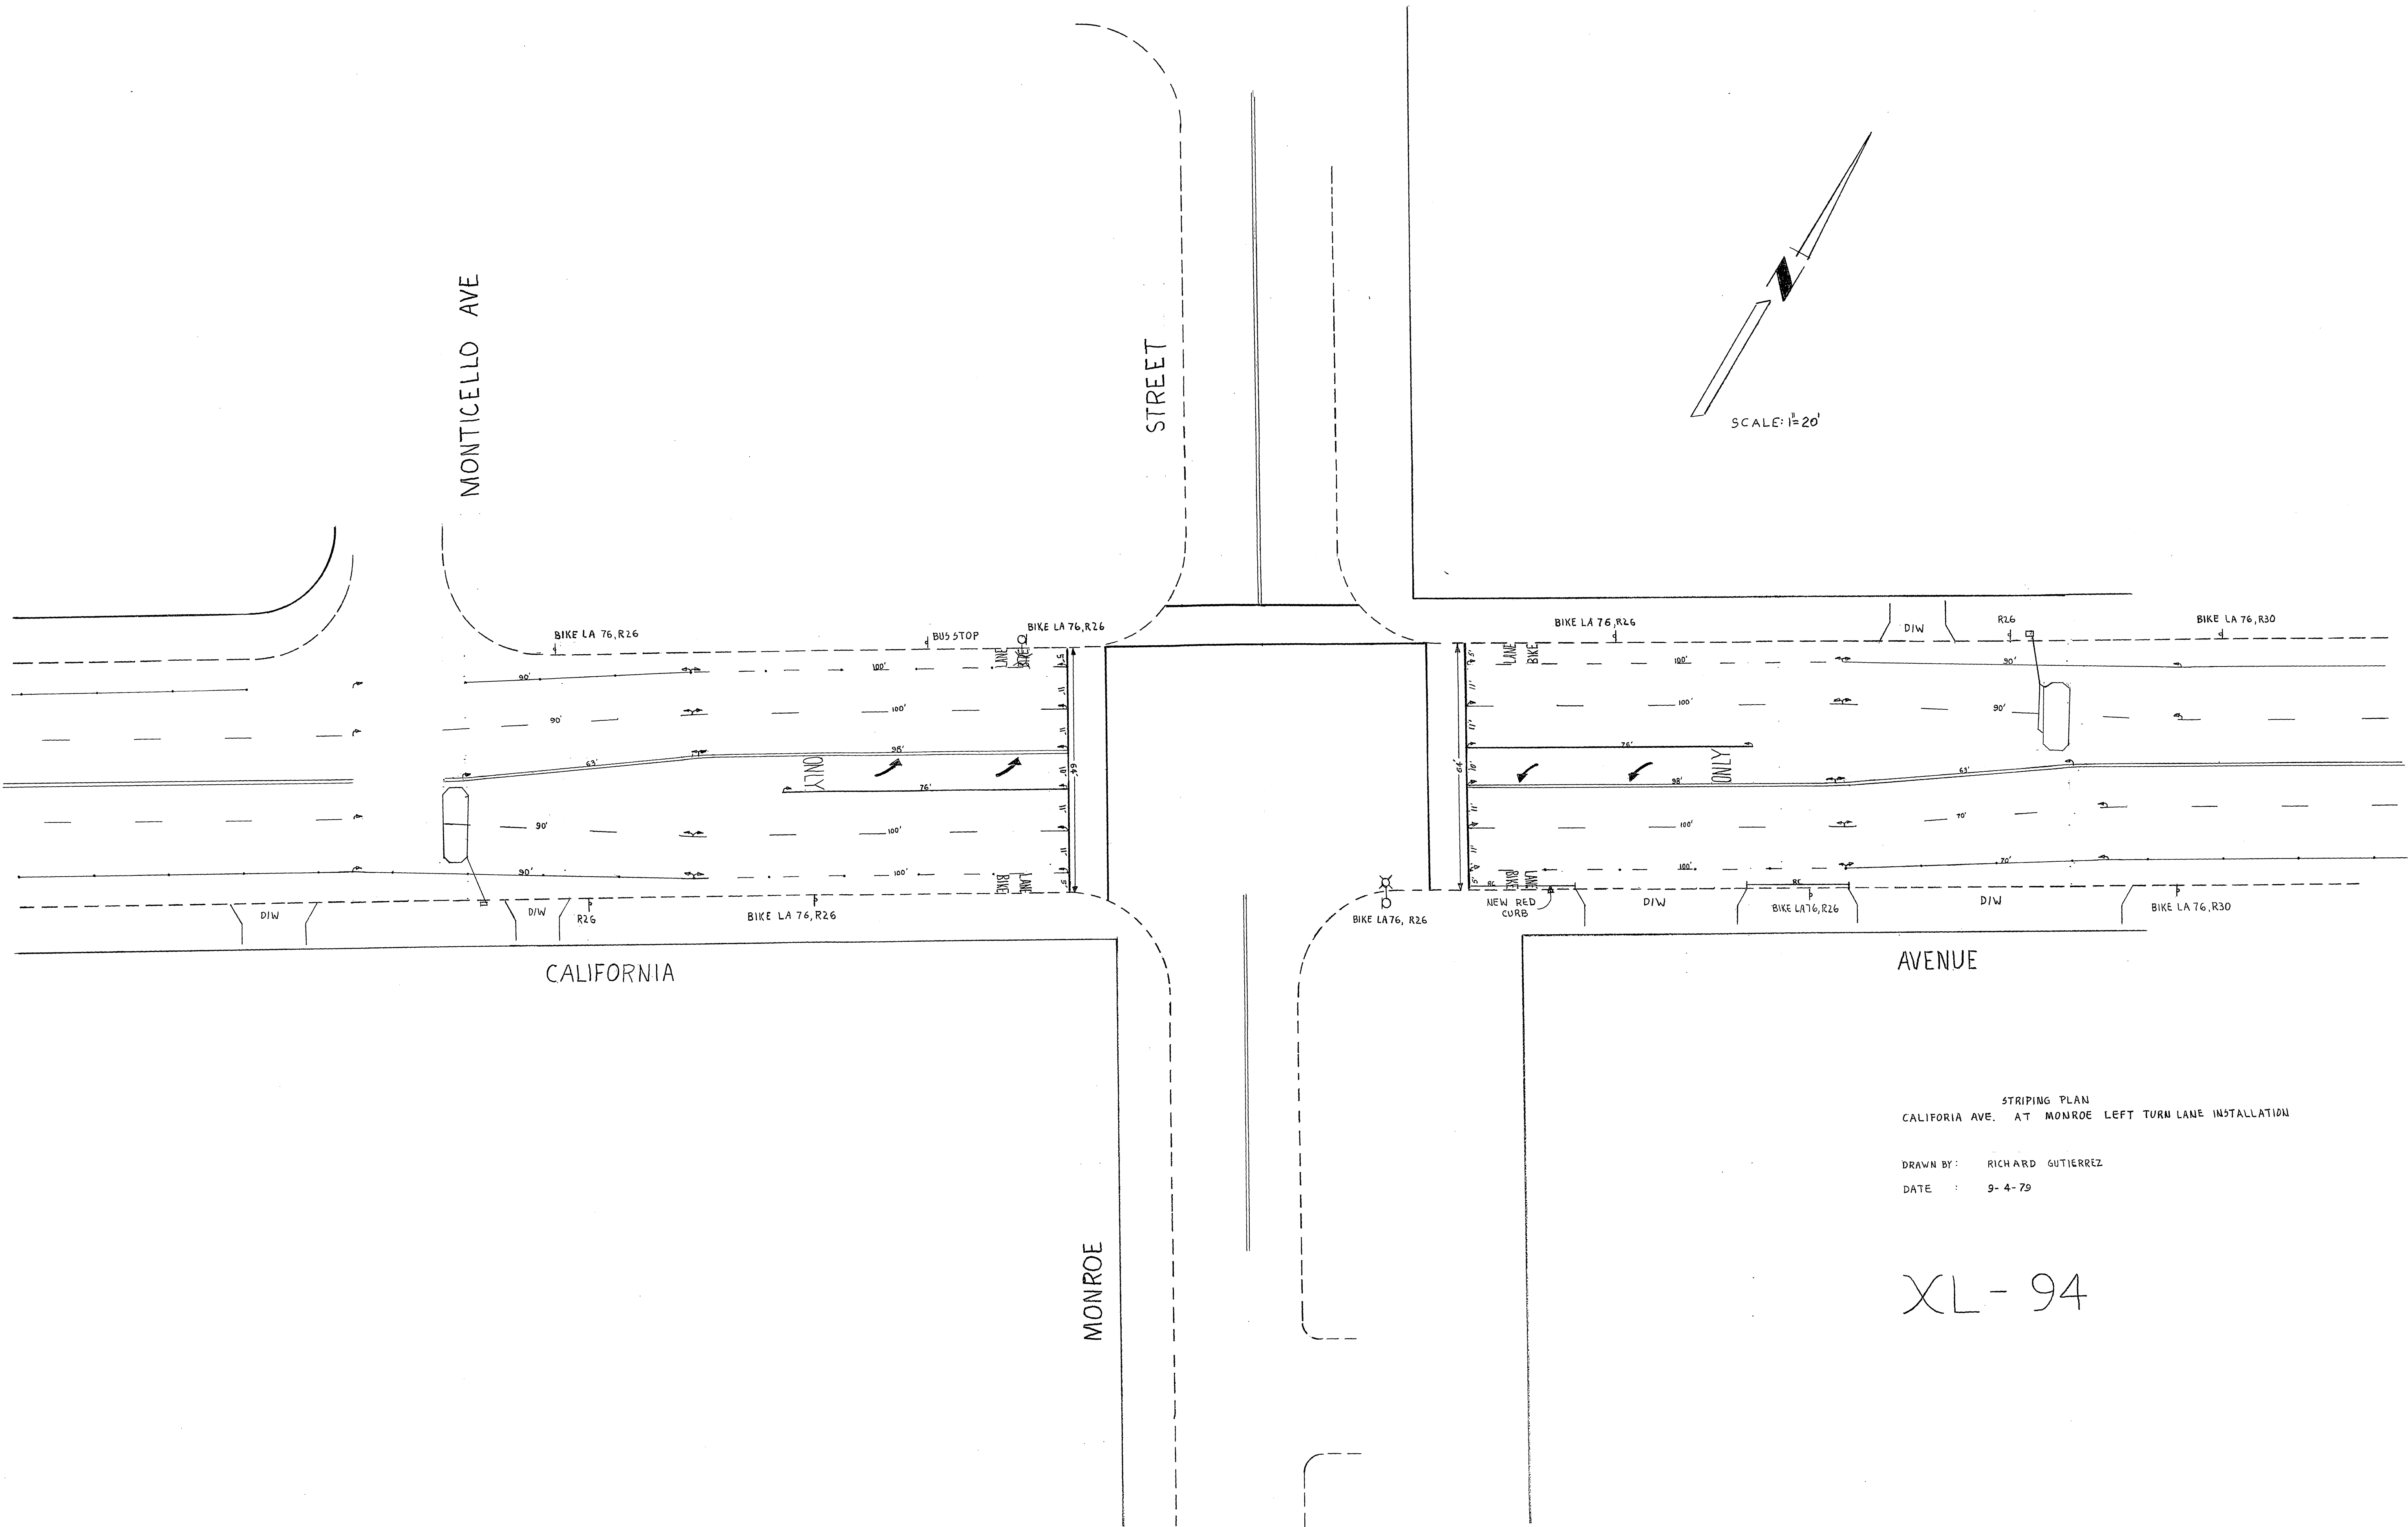

MONTICELLO AVE

STREET

CALIFORNIA

AVENUE

MONROE

STRIPING PLAN
CALIFORNIA AVE. AT MONROE LEFT TURN LANE INSTALLATION

DRAWN BY: RICHARD GUTIERREZ
DATE: 9-4-79

XL-94